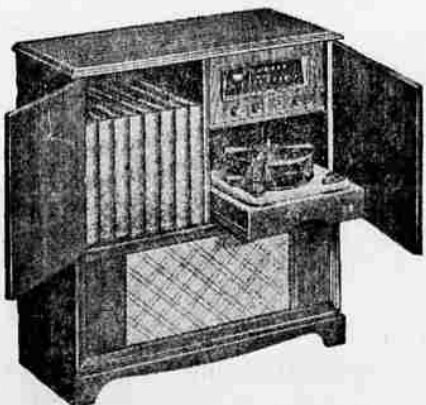

**REG. 29.95 MODERN TABLES**

Sale-Price **23.88** Each

Buy all three for a coordinated table group at big savings to you. Selected white oak veneer tops and solid white oak legs. Waxed lacquer, hand-rubbed surfaces. Smooth limed oak finished.

**189.95 FM-AM-PHONOGRAPH**

Terms, 15% Down **169.00** Period Styling

Wards most popular combination—now at savings. Enjoy concert-clear FM and standard AM bands plus smooth, fast-acting 3-speed automatic phono. Large PM speaker. Cabinet of mahogany veneers.

**REG. 114.95 DINETTE SET**

**99.88**

A practical set in chrome-and-plastic. Graceful pedestal-type table base and high pressure laminated plastic top is heat, stain, acid resistant. 35-48-in. extends to 35x60-in. with leaf. Chairs have curved and tapered backs. Covered in all-plastic Duran.