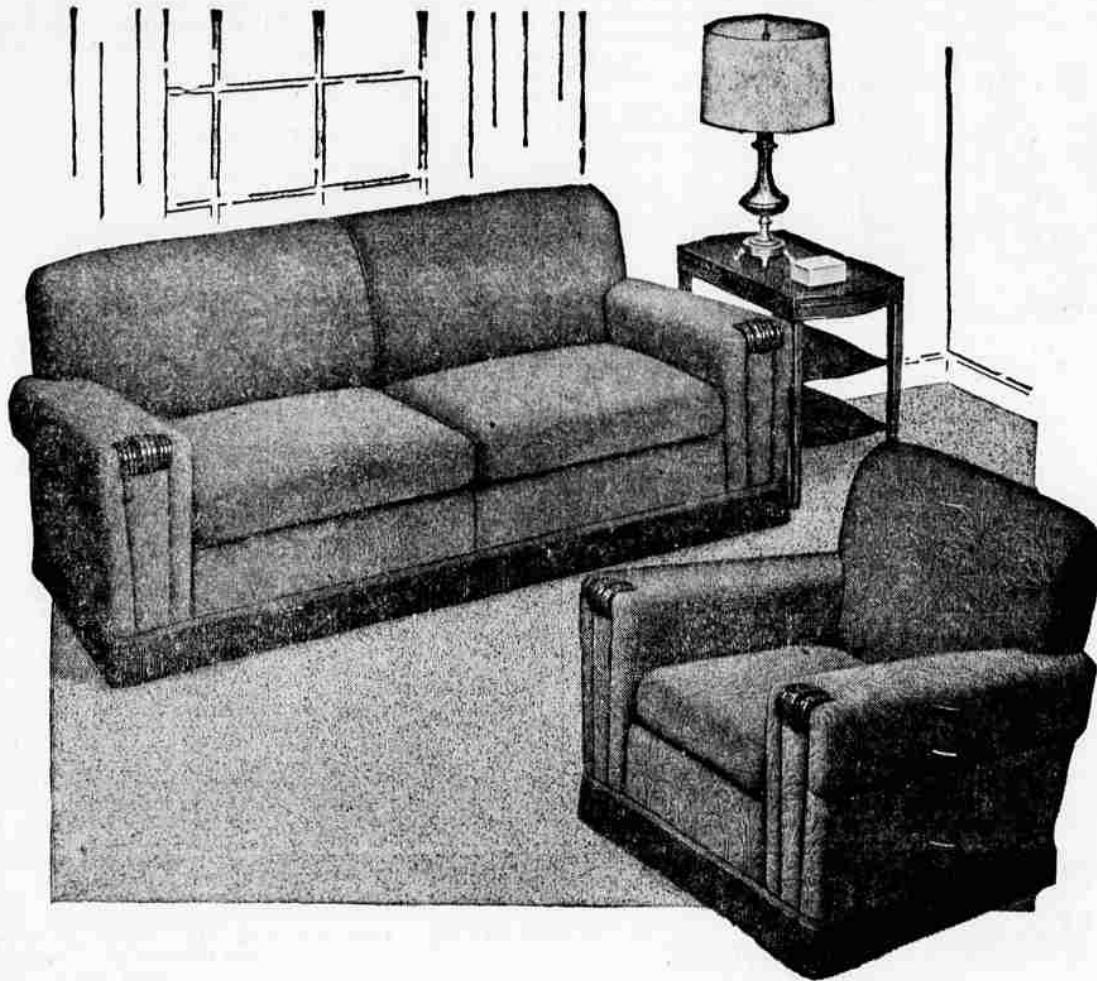

# Montgomery Ward

Phone 3-3191

**SAVE ON REG. 8.95 BROADLOOM**

9, 12, 15' widths **7.88** Square yard

Save many dollars on one of our smartest broadlooms. Practical Curltwist is a rich blend of imported wool yarns and carpet-rayon yarns of great strength. The thick, tightly-twisted pile resists soil, hides footprints. Solid colors give your rooms a pleasing, spacious look—beige, rose, gray, greens.

**REG. 179.95 2-PIECE FRIEZE GROUP**

Now Only **159.88** 15% Down, Terms

If not specially purchased, our price would be \$40 more. Enjoy new living room beauty and comfort in your home. These pieces are smartly tailored in long-wearing mohair jacquard frieze, trimmed with thick luxurious rayon fringe. Your choice of