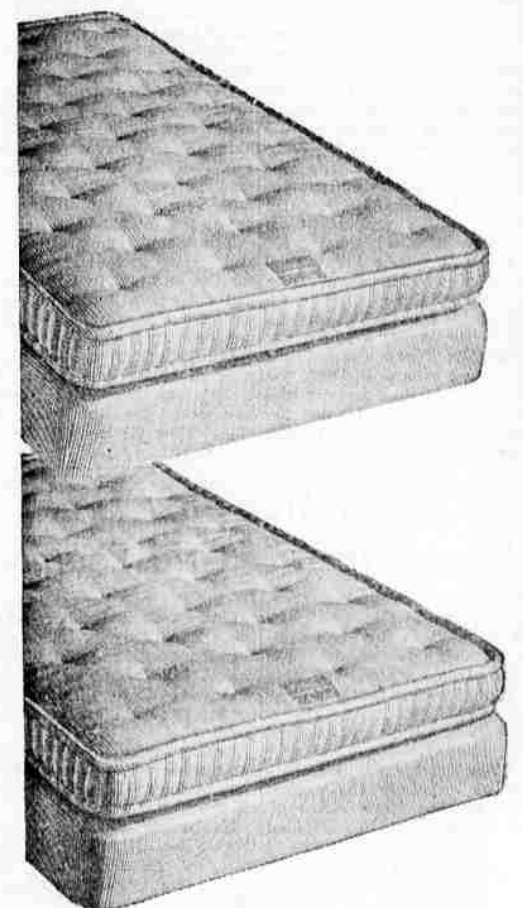

**189.95 FM-AM-PHONOGRAPH**

Terms, 15% Down **169.00** Period Styling

Wards most popular combination—now at savings. Enjoy concert-clear FM and standard AM bands plus smooth, fast-acting 3-speed automatic phono. Large PM speaker. Cabinet of mahogany veneers.

**REG. 114.95 DINETTE SET**

**99.88**

A practical set in chrome-and-plastic. Graceful pedestal-type table base and high pressure laminated plastic top is heat, stain, acid resistant. 35-48-in. extends to 35x60-in. with leaf. Chairs have curved and tapered backs. Covered in all-plastic Duran.