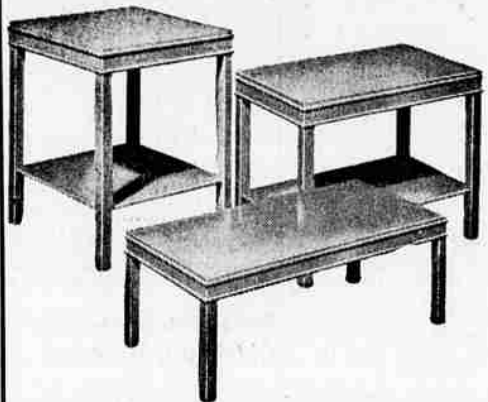

REG. 29.95 MODERN TABLES

Sale-Price **23.88** Each

Buy all three for a coordinated table group at big savings to you. Selected white oak veneer tops and solid white oak legs. Waxed lacquer, hand-rubbed surfaces. Smooth limed oak finished.

SALE OF HOME FURNISHINGS

These are just a few of the many values in Wards big sale - Special Purchases and Cut Price bring you top savings - Come in today

STORE OPEN 9:50 A.M. TO 5:30 P.M.
OPEN FRIDAY 9:00 A.M. TO 9:00 P.M.