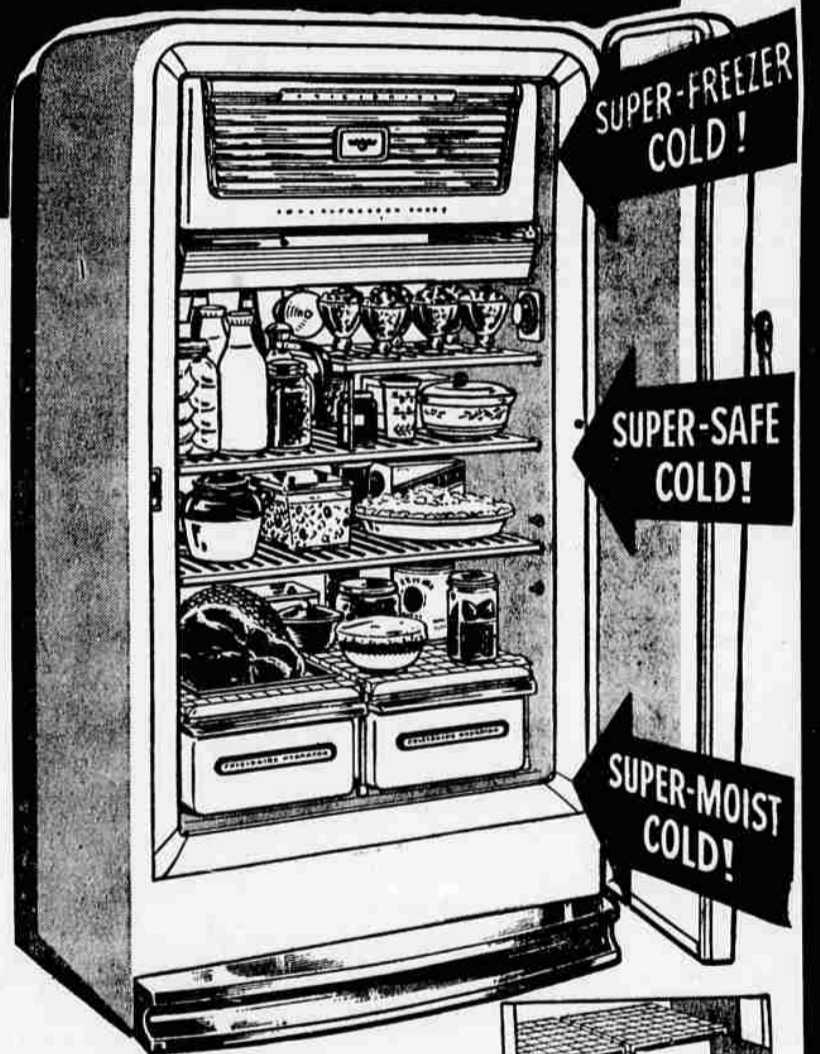

FRIGIDAIRE is made for once-a-week shopping!

THE GORGEOUS
1951 MODELS OF...

Frigidaire

Have Plenty of Space . . . and the Right Kind of Cold for Keeping Foods Safe from One Shopping Trip to the Next.

TRADE IN YOUR OLD REFRIGERATOR ON A SPARKLING 1951 FRIGIDAIRE NOW

Got the Down-Payment Blues?

Cheer Up!
Use HOGG BROS.

METER-LAY-A-WAY PLAN

Have Hogg Bros. equip your present refrigerator with a meter . . . set the meter for the amount of money you want saved during the month! Hogg Bros. will reserve the Frigidaire of your choice . . . and at the end of each month will empty the meter. In just a few short months you will have saved your down-payment! Hogg Bros. will deliver your sparkling 1951 Frigidaire . . . It's easy . . . it's painless to save your down-payment the Hogg Bros. Meter-Lay-A-Way way!

Investigate Today
Ask One of Our
Salesmen for
Details!

FRIGIDAIRE MASTER MODEL

The Master model Frigidaire gives you over 15 feet of usable shelf area. Plenty of space for foods of all shapes and sizes! All of your everyday foods are protected by SAFE cold!

A full-width Super-Freezer Chest that keeps over 40 lbs. frozen food. Quick freezes sparkling ice cubes, desserts and ice cream. Keeps food safely fresh-frozen for months.

HOGG BROS

WILLAMETTE VALLEY'S LEADING APPLIANCE & HOME FURNISHERS
SALEM OREGON CITY