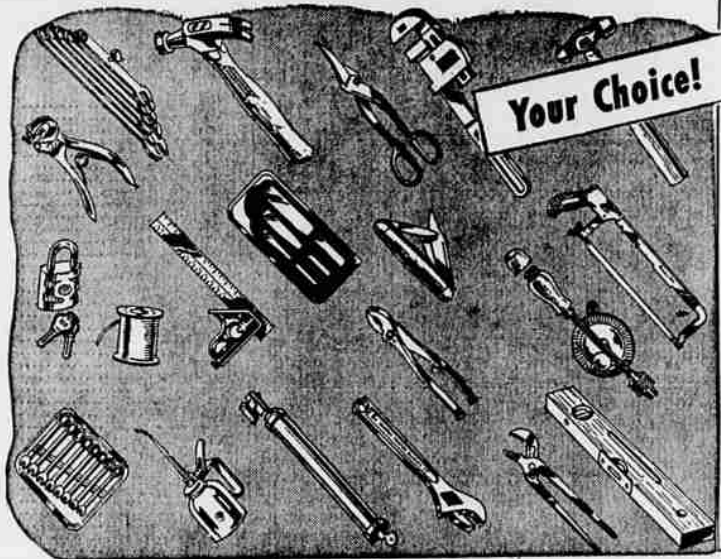

2.88

Your Choice!

21 TOP-QUALITY TOOLS

SPECIALLY REDUCED!

97¢

Regularly priced from 1.09 to 1.65

- Precision built to highest standards
- For dependable, long-lasting service

Choose any one of these top-quality tools at this special money-saving price! Hammers, saws, wrenches, pliers, punch and chisel sets, etc., just the items you need to complete your hand tool kit! They'll go fast... so hurry in while there's a complete assortment to choose from!