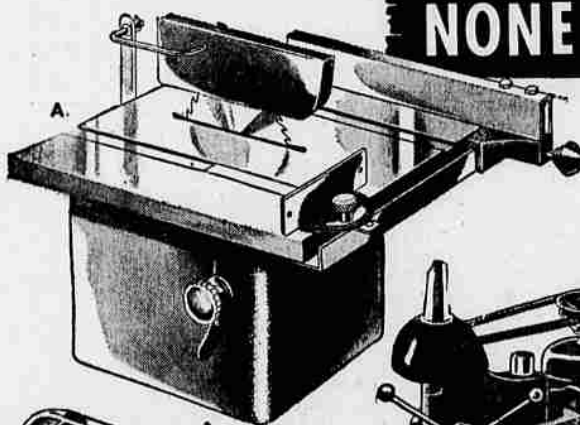

2.88

Your Choice!

21 TOP-QUALITY TOOLS

SPECIALLY REDUCED!

97¢

Regularly priced from 1.09 to 1.65

- Precision built to highest standards
- For dependable, long-lasting service

Choose any one of these top-quality tools at this special money-saving price! Hammers, saws, wrenches, pliers, punch and chisel sets, etc., just the items you need to complete your hand tool kit! They'll go fast... so hurry in while there's a complete assortment to choose from!

Why pay dollars more! Buy this light, modern mower at Wards low price! Sturdy cast-iron frame; tubular handle! Semi-pneumatic rubber tires. Big 16" cut.

18.44

8 steel blades

NONE LOWER PRICED!

A. 6-INCH BENCH SAW PRICED LOW