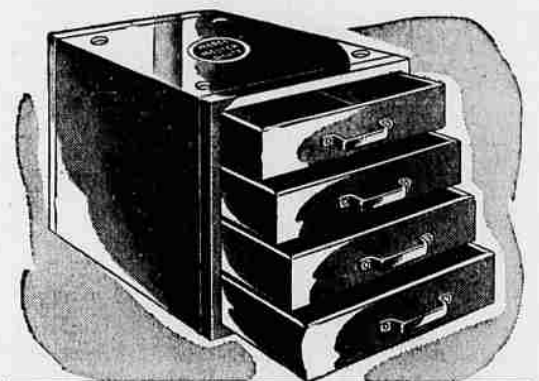

F. REG. 41.50 DRILL PRESS

1 1/2" chuck capacity. Runs on bronze and New Departure ball bearings. Automotive... 6 splined spindle. Without motor. **37.88**

SAVE 2.35 ALL STEEL CABINET

Hurry! Buy several at big sale savings! Compact 5 1/4 x 6 1/2 x 8 1/4" size. Stack 4 or 5 high. Sectioned drawers for storing screws, nuts, sewing needs, etc.

1.98

Compare at 2.98

9.45 INSTANT START CIRCLINE

Get big sale savings now on this ultra-modern fluorescent! No waiting... just snap on and your room will be flooded with bright, fresh light instantly!

8.44