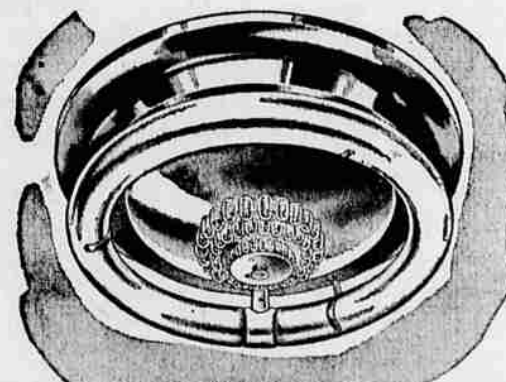

F. REG. 41.50 DRILL PRESS

1 1/2" chuck capacity. Runs on bronze and New Departure ball bearings. Automotive... 6 splined spindle. Without motor. **37.88**

SAVE 2.35 ALL STEEL CABINET

Hurry! Buy several at big sale savings! Compact 5 1/4 x 6 1/2 x 8 1/4" size. Stack 4 or 5 high. Sectioned drawers for storing screws, nuts, sewing needs, etc.

1.98

Compare at 2.98

9.45 INSTANT START CIRCLINE

Get big sale savings now on this ultra-modern fluorescent! No waiting... just snap on and your room will be flooded with bright, fresh light instantly!

8.44