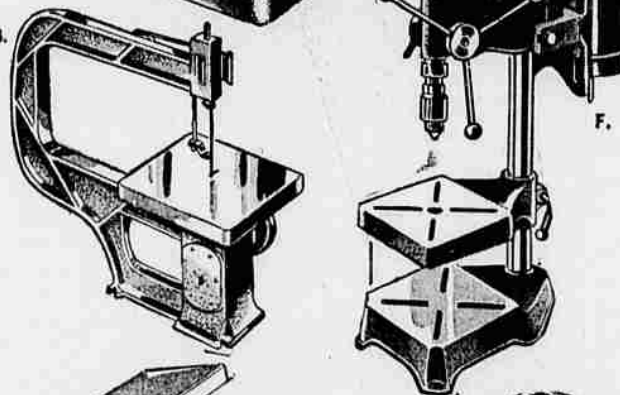

Why pay dollars more! Buy this light, modern mower at Wards low price! Sturdy cast-iron frame; tubular handle! Semi-pneumatic rubber tires. Big 16" cut.

18.44

8 steel blades

NONE LOWER PRICED!

A. 6-INCH BENCH SAW PRICED LOW

16.44

Priced low, yet built to the same high quality standards as larger Powr-Kraft saws! You'll find it a handy helper around the house... tops for the young builder in your family, too! Comb. cross-cut rip blade, 10 1/4 x 12 1/2" non-tilt table; adj. rip fence—miter gauge.