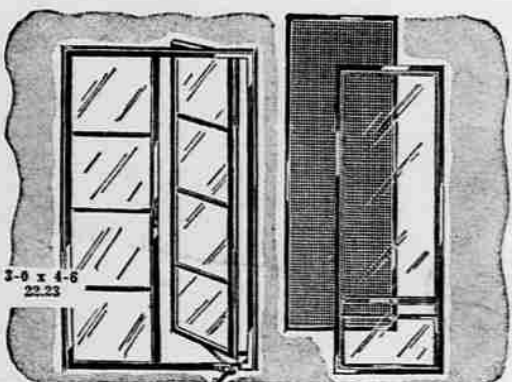

155 N. Liberty Phone 3-3191

FIX UP... PAINT UP... LIGHT UP!

SEE HOW WARDS SAVE YOU MONEY ON THE HOME IMPROVEMENTS YOU WANT TO MAKE!

REG. 7.95 THICK-TAB SHINGLES
Ceramic-surfaced asphalt, built-up at exposed end for extra protection. Resist cracking, hardening, fire. Choose your color!
7.18
Covers 100 sq. ft.

ALUMINUM GUTTERS LAST LONGER!
Won't rust or rot... never needs painting! Easy to install with slip connector joints and gutter spikes. No soldering. Get aluminum... and save!
1.79
10-foot length

STEEL CASEMENT WINDOWS
Modern, weather-tight. Provide extra light, ventilation. Can't warp, split or shrink. Cost you less in long run. Get matching screens and storm sash.
12.24
Standard Type and up