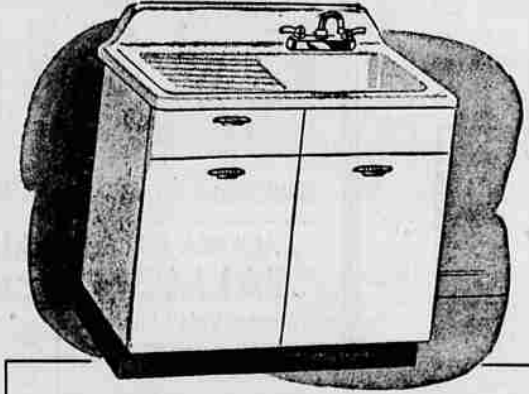

P.G. 78.50 KITCHEN CABINET SINK **$60**
42" cabinet as pictured, complete with fittings. Buy now and save!