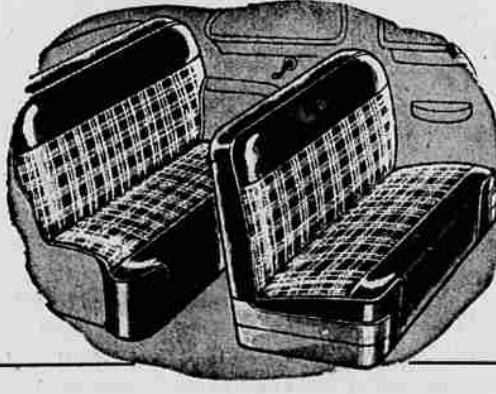

WERE 29.75! PLASTIC SEAT COVERS **$16**
Yes! Now you can own these luxury covers at a big saving! Hurry!