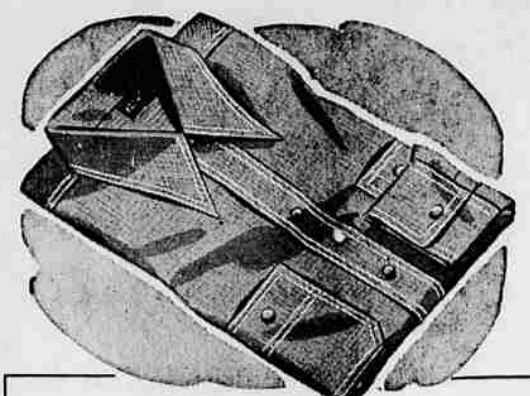

REG. 1.19 HOMESTEADER WORK SHIRTS **$1**
Choice of blue chambray or grey covert. Sanforized! 14 1/2 to 17 1/2.

WOMEN'S RAYON PANTIES
Reg. 29c
4 pr. $1