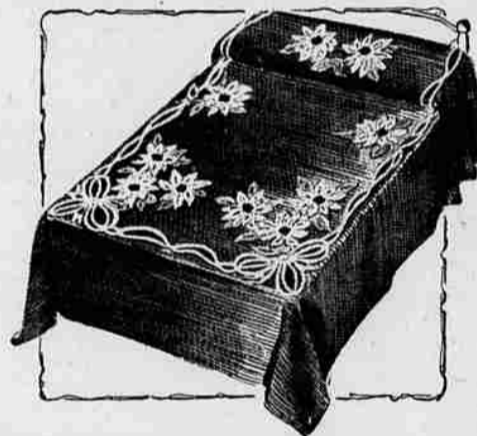

72" x 90" SIZE

8.90

Also in 4 lbs. Wt. - 72" x 90"

9.90

MEZZANINE

SINGLE COLOR AND MULTICOLOR CHENILLE SPREADS

SOLID COLORS IN SPREADS

Beautiful pastel colors and floral designs. Closely tufted in plain shades and lovely designs. For thrifty homemakers—twin and double bed sizes.

6.90

BEAUTIFUL MULTICOLOR SPREADS

A breath-taking selection of many of the most popular multicolor designs and patterns available. You'll want to see these! Twin and double bed size.

9.90

MEZZANINE

SHEETS

"NATION-WIDE" BRAND

Famous Nationwide Sheets are Tops in Value!
132 Thread Count.

Size 81x108 **1.89**
Size 81x99 **1.79**
Size 72x99 **1.69**

"PENCO" BRAND

145 Thread Count—Smooth, Fine

Size 81x108 **2.39**
Size 81x99 **2.19**
Size 72x108 **2.19**
Size 63x108 **1.98**