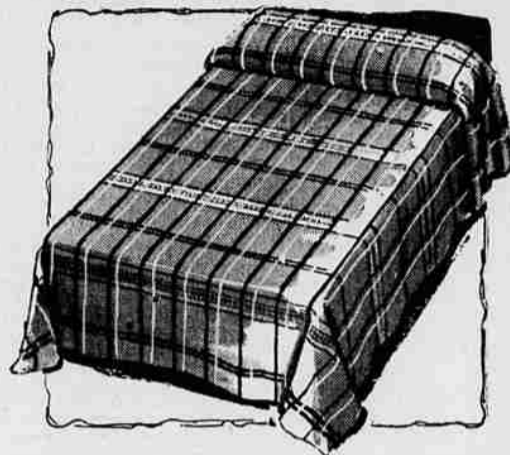

54" x 54" **1.98**
54" x 72" **2.98**

MEZZANINE

HAND PAINTED
PADRE'
TABLECLOTHS

HAND PAINTED—By Colonial Art studios in an attractive floral design that is sun and laundry fast in the decorative heavy weave of these lovely cloths. The fringed edge and variety of sizes make it a doubly attractive addition to your home. Guaranteed.

Size 53" x 72" Table Cover **4.98**
Size 17" x 45" Buffet Runner **1.29**
Size 12" x 18" Doilie **39c**
Size 12" x 12" Napkin **29c**

MEZZANINE

LUXURIOUS
Lace Cloths

Here's just what she needs to set a festive holiday table! And she'll cherish her lovely lace cloth for years. Choice of designs. Attractively boxed.

4.98
9.90

MEZZANINE

JACQUARD SPREADS

RAYON FLORAL PATTERNS

If someone on your shopping list likes color—and lots of it, this is the spread to choose! It's rayon in warm shades with bold blocks of color woven right in! Has the looks of jacquards costing much more, but see Penney's low price!