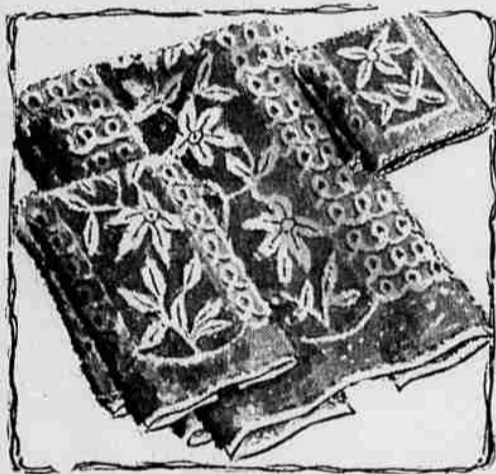

FLORAL JACQUARD TERRY BATH TOWELS

CANNON QUALITY AND THRIFT-PRICED

Reversible jacquard weave . . . in new colors for the bathroom! Thick, long loops soak up water . . . large 22" x 44" size wraps around. All this for one low price.

1.19

Matching 16" x 27" Size Hand Towel **55c**
Matching 12" x 12" Size Wash Cloth **29c**

MEZZANINE