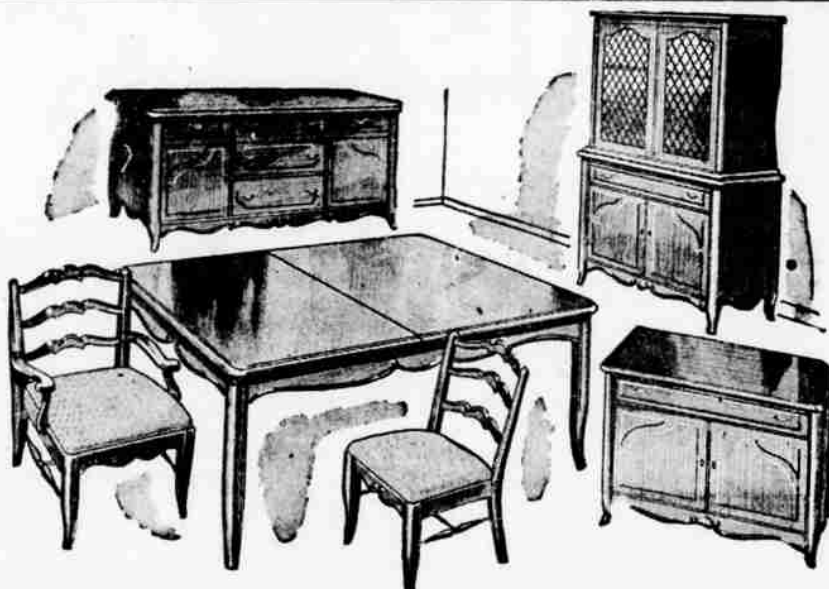

"Marsais" Provincial Dining Suite

Takes its name from the famed little city of old France where for decades the customs, traditions and beauty of the provinces still abound.

Marsais Furniture retains the grace and charm of simple curve and line without the ornate decoration of other French Styles. Authentic styling -- Kiln dried select hardwoods -- Carefully machined -- Finest materials -- Hand rubbed.

8 PC. SET (Table, Buffet, 5 Side Chairs and one Host Chair) . . . . . **289.50** China Extra **99.75**

Also Sold on Convenient Payment Plan - Second Floor

For those different personal gifts which are always so highly treasured, be sure to visit Elfstrom's 3rd Floor. You will be pleasantly surprised to see the many truly beautiful gifts displayed there by Mrs. Maison and Mrs. Beck. They will also wrap them beautifully.

VISIT "THE GIFT BOX" ON YOUR XMAS SHOPPING TOUR

Exhibition of Northwest Watercolors and Drawings by MENALKAS SELANDER

Will be closed Nov. 11th, Armistice Day, in cooperation with other Salem furniture stores.

R.L. Elfstrom Co.

340 COURT STREET

SALEM, OREGON

The Handiest Extra Seat Around the House Ideal for Conversation Groups --

Hassocks

In many various shapes, colors and sizes, and covered in durable and washable material.

From **$6.95**

To **$27.50**

An Ideal Gift For the Home

2nd Floor

Blankets for a Beauty Sleep

Light, But Warm and Made by

Chatham

of 100% Virgin wool. To look well and feel well, sleep well under the medium weight Chatham Blanket.

Lamsdown—100% Virgin wool blanket. Rayon acetate satin binding — Rose, Blue, Green, White, Peach, Yellow and Lilac. Full size 72"x 90" . . . **$16.95**

2nd Floor