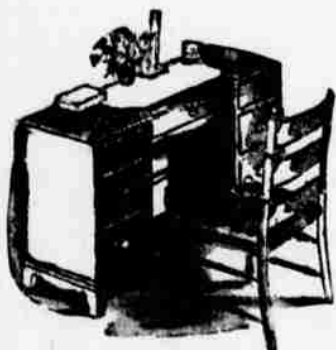

Home Desks

Decorative and Useful

A real serviceable item of furniture for the use of all the family—Mother, Dad and Children. Beautiful design and many finishes. See our large and varied selection.

2nd Floor

When You Buy a General Electric Console with All These Advancements You're Years Ahead!