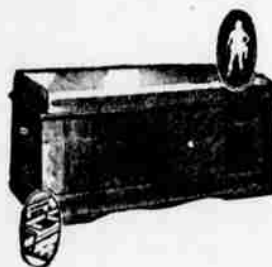

Nationally Advertised "Cavalier"

Cedar Chest

Lift-O-Matic tray, metal dust protection, push-button lock. Diagonally matched walnut and Oriental veneers with marquetry inlay.

A beautiful and convenient gift which any woman will cherish for life. **$49.50**

Sold on Convenient Terms

Many Other Models and Finishes

2nd Floor