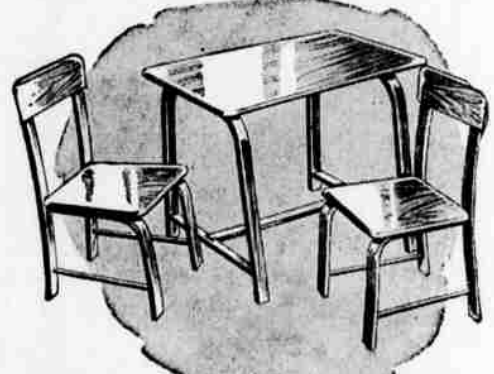

UP TO \$20 UNTIL DEC. 15

HUNDREDS OF EXCITING TOYS

AT MONEY-SAVING PRICES

SHOP AT TOYLAND TODAY

FOR BEST SELECTION

LARGE FOLDING CARRIAGE WITH BRAKE
Good quality dark blue artificial leather 23" x 10 1/4" body and 4-bow hood with sun visor. Extension footwell. Holds doll to 23-in. tall. Easy to store—folds flat when not in use. **795**

MODERATE PRICED BENTWOOD TABLE SET
Just the thing for tea parties! Neatly styled, well built table and 2 chairs. Table top is 22 x 17-in., and 17 1/2-in. high. Set has a smooth antique Maple finish. Good value! **995**