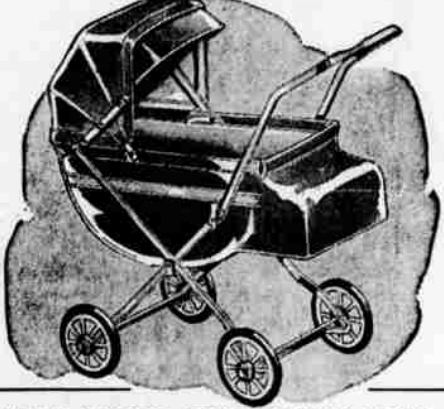

GRAND OPENING TODAY! SALEM'S LARGEST

BRING THE KIDDIES TONIGHT!
OPEN 'TIL 9!

Toyland

Montgomery Ward

FREE LOLLIPOPS
For All Kiddies
Accompanied by Adults

USE TOY LAYAWAY PLAN

\$1 DOWN HOLDS ANY TOY PURCHASE

UP TO \$20 UNTIL DEC. 15

HUNDREDS OF EXCITING TOYS

AT MONEY-SAVING PRICES

SHOP AT TOYLAND TODAY

FOR BEST SELECTION

LARGE FOLDING CARRIAGE WITH BRAKE
Good quality dark blue artificial leather 23" x 10 1/4" body and 4-bow hood with sun visor. Extension footwell. Holds doll to 23-in. tall. Easy to store—folds flat when not in use. **795**

MODERATE PRICED BENTWOOD TABLE SET
Just the thing for tea parties! Neatly styled, well built table and 2 chairs. Table top is 22 x 17-in., and 17 1/2-in. high. Set has a smooth antique Maple finish. Good value! **995**