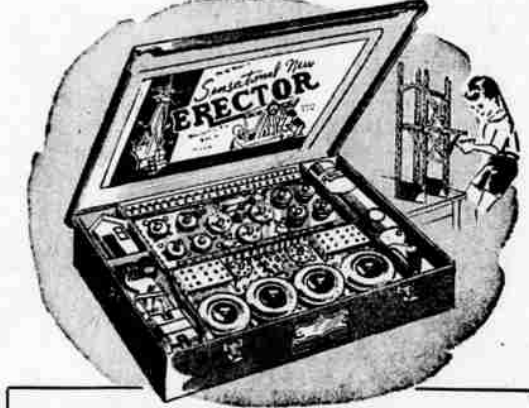

WELL-KNOWN GILBERT ERECTOR SETS
Here's a gift that's creative and instructive yet loads of fun. A gift that will bring lasting pleasure and enjoyment to its owner. **Sets 185 to 2095**