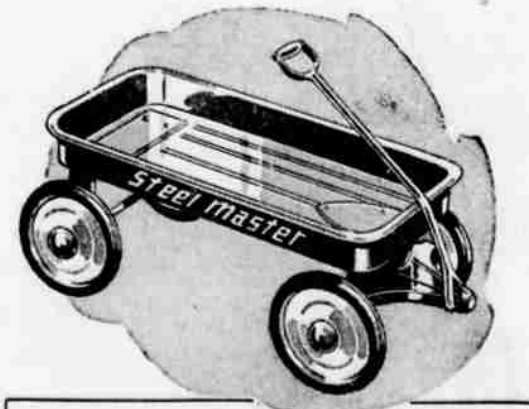

MODERN ELECTRIC TOY RANGE
Low priced **498**
Now she can really cook! Oven opens. Finished in white baked-on enamel. Utensils included.

TRUCK AND STEAM SHOVEL **498**
Load steam shovel by lowering removable tail skid. Hook on chain and crank up onto truck.

WATERPROOFED DOLL-E-BATH
Large size **429**
Tub holds water. Top slides down in back. Drain hose, clamp. Strong folding steel frame.

METAL SERVICE STATION
Outstanding value! **498**
Everything really works! Includes gas pumps, wash pit, elevator, little cars, and ramp.

TUBULAR VELOCIPEDE INDIAN RED
10" Front wheel **650**
Genuine Chrysler Oilite Bearing in front wheel. Adj. handle bars and seat. Rear split plate.

15-PC. TOOL SET IN CHEST
Real tool! **398**
Not toys, but real tools to encourage beginner's efforts. Saw, hammer, rule, and others.

EASY-ROLLING BIG "STEEL MASTER"
Big. (35 1/2 x 16 1/2-in.) serviceable coaster from one piece of steel, smoothly finished with no rough edges. Wheel bearings never need oiling. 1 1/2-inch semi-pneumatic tires. **1045**