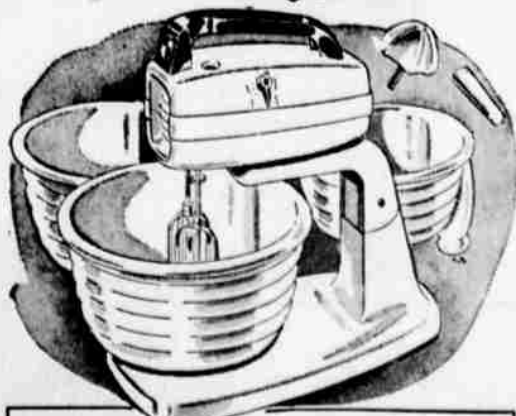

Choose Cocktail, Chairside,
Lamp or Drum Table . . . each **22⁹⁵**

Tastefully styled by experienced craftsmen for the discriminating homemaker . . . makes an ideal gift, too! An outstanding value at Wards low price! Genuine Mahogany tops with handcarved Duncan Phyfe legs, metal feet. Sheraton end table has Marquetry trim.

STREAMLINED EQUIPPED MODEL
HAWTHORNE BICYCLE

10% Down on Wards
Monthly Payment Plan **45⁹⁵**

Hawthornes have the sleek good looks, the sturdy frame you've dreamed of for your bike! Lustrous baked-on enamel finish, bright chrome trim; double bar frame reinforced with fork truss rods. Airline headlight, rear carrier, chain guard, "Air-Cushion" balloon tires 26x2.125.

Bring the Kiddies Tomorrow
Night to Salem's Largest Toy
Department
Grand Opening Friday . . .
Mezzanine Floor

WORK-AND-TIME-SAVING ELECTRIC MIXER

Wards Mixer offers high quality at lower cost! It whips, beats, mixes; has juicer, 2 bowls, recipe book. White enamel finish. AC-DC. **26⁹⁵**