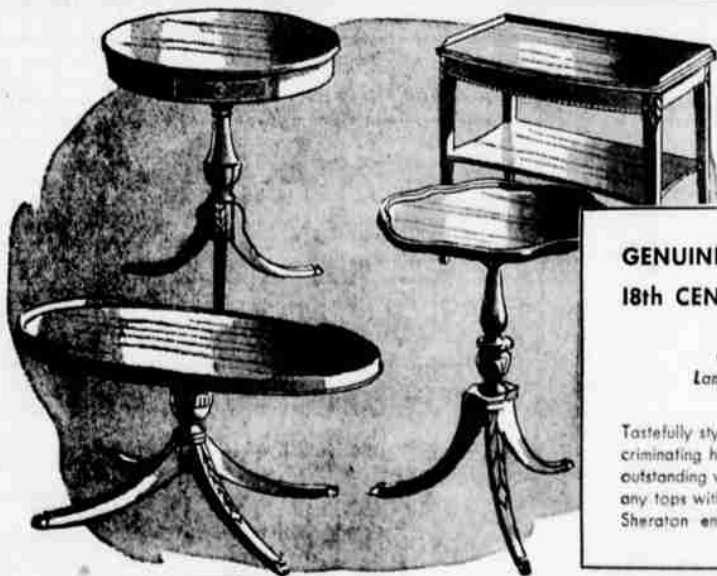

FOR THE HOME

GIFTS FOR KIDDIES

GENUINE MAHOGANY TOP TABLES!
18th CENTURY DESIGN BY MERSMAN

Choose Cocktail, Chairside,
Lamp or Drum Table . . . each **22⁹⁵**

Tastefully styled by experienced craftsmen for the discriminating homemaker . . . makes an ideal gift, too! An outstanding value at Wards low price! Genuine Mahogany tops with handcarved Duncan Phyfe legs, metal feet. Sheraton end table has Marquetry trim.