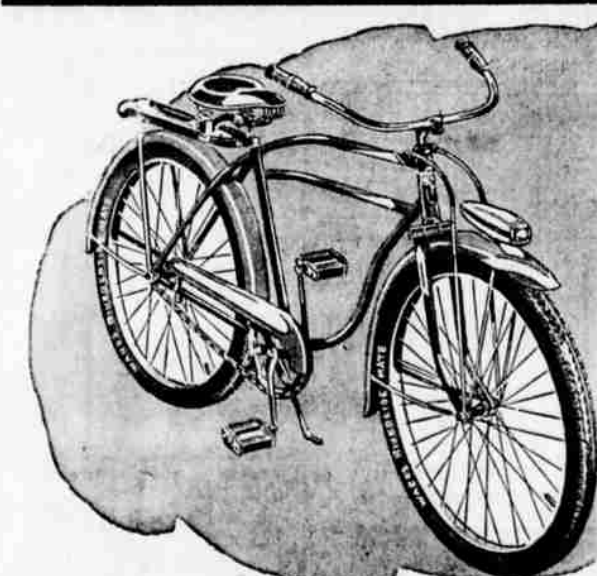

STREAMLINED EQUIPPED MODEL
HAWTHORNE BICYCLE

10% Down on Wards
Monthly Payment Plan **45⁹⁵**

Hawthornes have the sleek good looks, the sturdy frame you've dreamed of for your bike! Lustrous baked-on enamel finish, bright chrome trim; double bar frame reinforced with fork truss rods. Airline headlight, rear carrier, chain guard, "Air-Cushion" balloon tires 26x2.125.

Bring the Kiddies Tomorrow
Night to Salem's Largest Toy
Department
Grand Opening Friday . . .
Mezzanine Floor