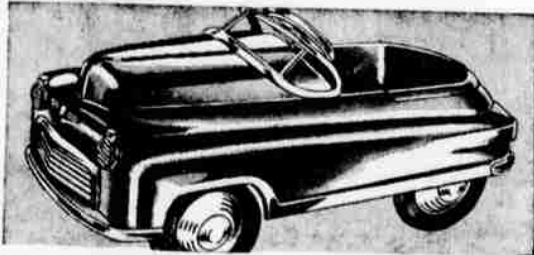

Streamlined Steel Auto **21.95**
Rubber Tires

Speedy Comet auto styled after newest cars. Sturdy steel body with 1-in. white enameled steel wheels. Aluminum color steel bumpers, tail lights and steering wheel. Just like dad's!
$2.00 Holds 'til Dec. 10th