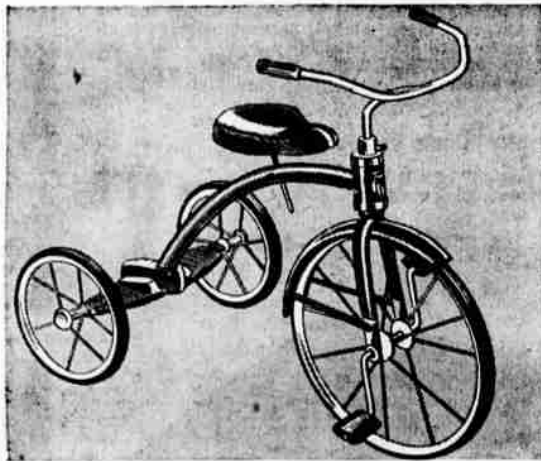

Big tires! Strong steel!
Radio Flyer Wagon

Smooth 1-pc. body **10.95**

Make him the proudest kid on the block with this bright red-enameled coaster. Big 1 3/4-in. semi-pneumatic tires, 10-inch double disc steel wheels. Wood "Congo" bearings never need oiling; steel handle has shaped grip.
1.00 holds 'til Dec. 10th

Big 3-Wheel Cycle
Speedy Deluxe Chain Drive
20-in. Wheel... **42.50**
Streamlined steel beauty... a thrill to own! Ball bearing construction throughout. Puncture-proof semi-pneumatic tires. 4.00 holds till Dec. 10th

Sturdy Pedal Bike
Easy-Rolling Speedy Wheels
Steel Saddle... **3.39**
Gleaming speedster for total strength! Tubular aluminum frame, steel wheels, large rubber tires. Bright red, ivory.

Fast Sidewalk Bike
Dependable Coaster Brakes
Boy's or Girl's... **37.95**
Gleaming tubular steel frame, semi-pneumatic tires, 16-in. adjustable spoke wheels. Ball bearing pedals. 2.00 holds till Dec. 10th

Deluxe Scooter
At Sears Low **5.69**
Big, 38-inch long steel scooter with 10-inch disc wheels, and semi-inflated tires. Complete with parking stand and brake.
2.00 holds till Dec. 10th

Speedy Velocipede Has 13-inch Front Wheel