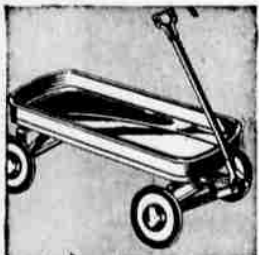

Big 3-Wheel Cycle
Speedy Deluxe Chain Drive
20-in. Wheel... **42.50**
Streamlined steel beauty... a thrill to own! Ball bearing construction throughout. Puncture-proof semi-pneumatic tires. 4.00 holds till Dec. 10th

Sturdy Pedal Bike
Easy-Rolling Speedy Wheels
Steel Saddle... **3.39**
Gleaming speedster for total strength! Tubular aluminum frame, steel wheels, large rubber tires. Bright red, ivory.

Fast Sidewalk Bike
Dependable Coaster Brakes
Boy's or Girl's... **37.95**
Gleaming tubular steel frame, semi-pneumatic tires, 16-in. adjustable spoke wheels. Ball bearing pedals. 2.00 holds till Dec. 10th

Deluxe Scooter
At Sears Low **5.69**
Big, 38-inch long steel scooter with 10-inch disc wheels, and semi-inflated tires. Complete with parking stand and brake.
2.00 holds till Dec. 10th

Speedy Velocipede Has 13-inch Front Wheel

Save! Buy Today **6.95**

Smooth-running! Ball bearing front wheel, 7 1/2-in. rear wheels with solid 3/8-in. rubber tires. Embossed rear step plate makes it easy to get on. Rugged steel finished in bright blue and ivory-color enamel. Perfect for children with 15 to 18-in. leg reach. See it today!
\$1.00 Holds 'til Dec. 10th