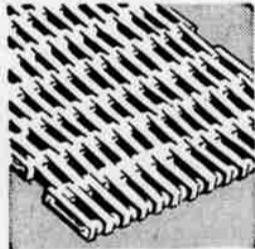

Limited Amount

Shop 'til
9:00
Friday Nite

Thick Cocoa Mats
Braided Edges **1.99**
Keep mud, dirt and snow off your floors with this mat made of wiry cocoa fibers. Size, 14x24 inches. Also 16x27 and 18x30-inch sizes.

Rubber Link Mat
14x21-in. Strong Steel Frame
Harmony House **99c**
Wipe shoes clean and dry on this fine quality rubber mat. Heavy rubber links 1/2 inch thick! Shakes clean easily.

Colored Throw Rugs
With Strong Looped Pile
24x36-in. **1.77**
Harmony House throw rugs priced low to save! Looped pile—no shredding, fraying, stitched to strong cotton back.