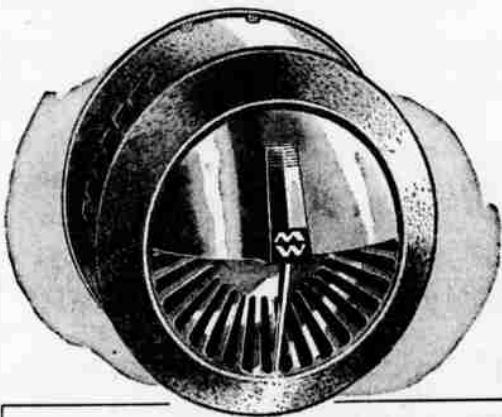

WARDS MASTER QUALITY HEATER

Hot water auto heater heats quickly—gives fast flow of hot air for efficient heating, defrosting. Beautiful hammerloid finish with chrome trim! Switch included. Fits all cars! **18⁴⁵**