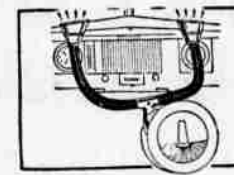

WARDS AUTO HEATER DEFROSTER KIT

Complete **3⁹⁵ up**
All necessary fittings to direct hot air from heater to windshield for quick, sure defrosting!