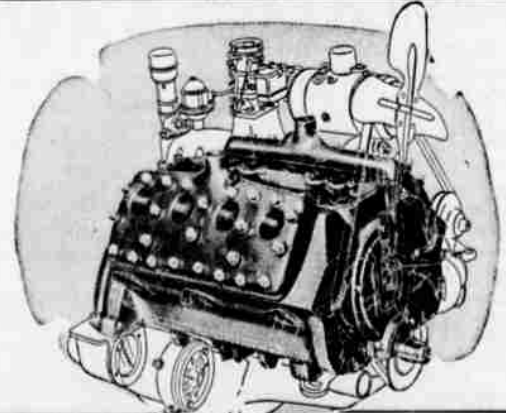

THIS WEEK ONLY! INSTALLATION SPECIAL!

Buy your Ward rebuilt Ford, Chevrolet, Plymouth or Dodge motor new at a **NEW LOW PRICE** and have it installed for only **$9.88!** Liberal trade-in! New motor guarantee! **9.88**

WARDS RIVERSIDES SPARK PLUGS

SAVE ON STEEL AUTO TIRE CHAINS!

Pair **8⁹⁰ up**
Case hardened high carbon steel chains pull you through snow and mud! Buy at Wards low price!

EMERGENCY STRAP-ON TIRE CHAINS

each **85c up**
Quickly and easily fastened to wheels. Fits most cars with 5.00 to 6.50 tires. Buy a set of six!

HANDY CAR TOP CARRIER

Buy your now! **6⁸⁹**
Clamps and big suction cups anchor carrier securely! Hauls lumber, ladders, or boats!

WARDS AUTO HEATER DEFROSTER KIT

Complete **3⁹⁵ up**
All necessary fittings to direct hot air from heater to windshield for quick, sure defrosting!

1 1/2-TON SCISSORS AUTO JACK

Fits all cars **4⁹⁸**
Lifting range 4 1/2" to 14 1/2". Ball bearing thrust action gives effortless lifting. Top can't slip!

WARDS RUBBER FLOOR MAT

3¹⁰ up
Wards mats for all popular cars last longer—cost less! Easily installed. Get Wards low price!

ELECTRIC WINDOW DEFROSTER

2⁶⁵
8 x 16 in.
Melts sleet on outside of windshield—keeps inside clear of frost and steam. Easily installed.

HANDY DOOR EDGE MIRROR

1⁶⁵
Large 4" round mirror. Adjustable head. Fits either side of car! Chrome plated. Save now!

POWERFUL CHROME SPOTLIGHT

11⁹⁵
Throws beam 1500'! Makes fast night driving safer! Left or right side mounting. Legal, all states.

FOG LIGHT FOR SAFE DRIVING

each **4³⁹**
Piercing, powerful light cuts rain, snow, fog! Chrome plated. Adjustable—fits all cars.

LIKE-NEW REBUILT GENERATOR

Exch. price **8⁹⁵ up**
Completely rebuilt generator guaranteed to give top performance! Keeps battery charged!

Sale Ends Saturday!

Riverside Tires Reduced!

"COLD RUBBER" RIVERSIDES... Wear Longer Than Ever!

TRAIL BLAZERS—SAVE WITH SAFETY

Wards low-priced quality tire now even lower priced during this sale! "Cold rubber" added for longer wear. Every ounce first quality materials to provide real safety! You can depend on Trail Blazer to give safer... low-cost performance. At this low sale price you save plenty!

WARDS RIVERSIDE—FIRST QUALITY

WARDS RIVERSIDE is a really great first quality tire! First quality in every way—first quality in tread depth and width—in cross-section and size! Wears longer with "cold rubber!" Compare before you buy! But compare Riverside only with the best first-line tires! Get big savings!