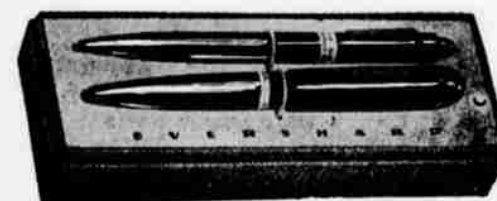

FRED MEYER VARIETIES

Magnifying
SHAVE MIRROR
59c

- Two-Sides—one magnifying
- Metal stand or hanger
- Stainless steel frame

Two for the
Price of 1
PERSONNA

RAZOR BLADES

5's 2 for 50c

10's 2 for \$1.00

\$29.95
**GENERAL ELECTRIC
Sun Lamp**
\$19.95

- Complete with lamp
 - Automatic timer
- Clamps to edge of bed. Ultra-violet (RS) lamp included.

EVERSHARP

Pen and Pencil Set
\$5.00

A matching Eversharp Pen and Repeater Pencil in your choice of beautiful plastic.