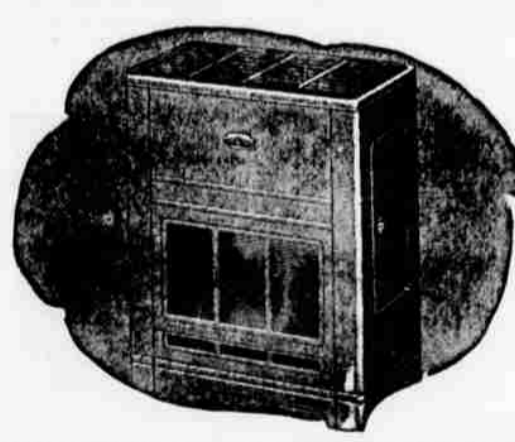

REG. 92.95 M-W OIL HEATER REDUCED!

Laboratory tests show M-W heater gives 22.6% more heat for each gallon of fuel. Heats 4 to 5 rooms.

84⁸⁸

On terms: $5.00 down Balance Monthly

• Reg. 102.95 5-6 Room Model, 94.88