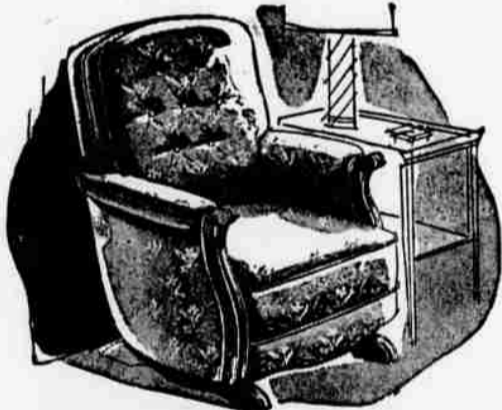

• 79.95 Mattress, Box Spring . . . 64.88

COMPARE AT 19.95 TABLE RADIO!

Airline's glamorous table radio in smart brown plastic! Compact yet clear-tone! Excellent reception! Airplane dial, gold colored grille!

14⁸⁸

In Ivory, 15.88

REG. 49.95 PLATFORM ROCKER REDUCED!

Homey old-fashioned comfort! Deep, roomy coil spring seat, padded back and base. You'll enjoy its gentle rocking action, marvel at its low price!

44⁸⁸