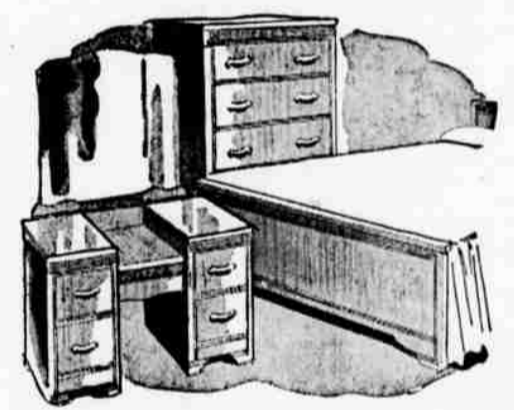

REG. 129.95 VANITY BEDROOM—3 PIECES

Bed, chest and vanity, designed in the new flat top modern. Drawers are center guided. Plate glass mirror. Walnut or frosted walnut finished.

99⁸⁸

On terms: 10% down Balance Monthly

SHOP WARDS 'TIL 9 EVERY FRIDAY NIGHT! ELEVATOR SERVICE TO ALL FLOORS!