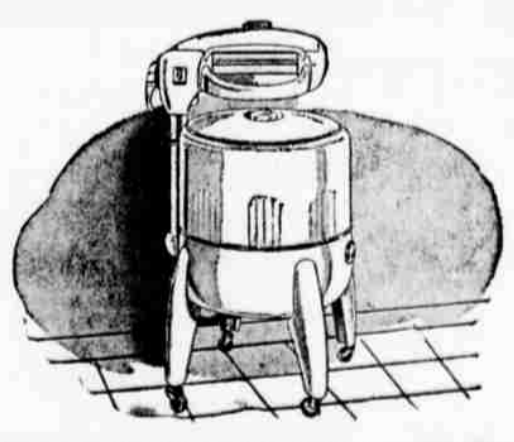

5⁸⁸

REG. 92.95 M-W OIL HEATER REDUCED!

Laboratory tests show M-W heater gives 22.6% more heat for each gallon of fuel. Heats 4 to 5 rooms.

84⁸⁸

On terms: \$5.00 down Balance Monthly

• Reg. 102.95 5-6 Room Model, 94.88

REG. 109.95 NEW M-W WASHER CUT!

Largest tub on the market! Holds 9-10 lbs. 8-position Lovell wringer, balloon rolls. Chrome trim; gravity drain.

99⁸⁸

Use Wards Convenient Monthly Payment Plan

• Automatic Drain Pump Included.