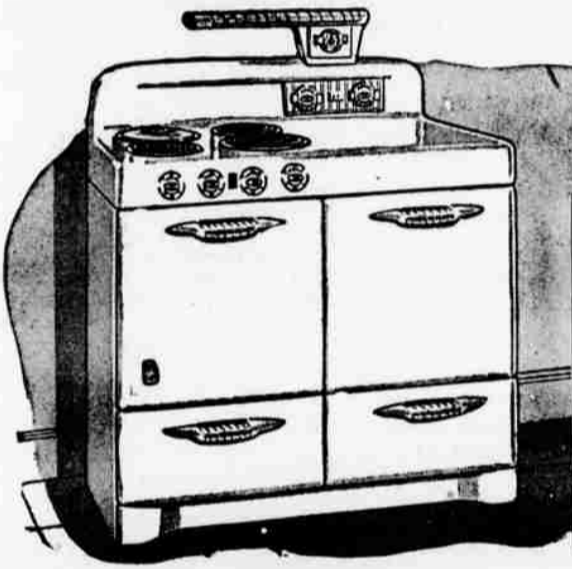

**PRICE SLASHED ON REG. 234.95
M-W 40-IN. ELECTRIC RANGE!**

On Terms: \$10 Down; 24 Months to Pay **219⁸⁸**

Low sale price for this wonderful electric range, with the many, many extras! M-W's Dualift deep-well burner, can be changed into a 4th top burner quickly and easily. Automatic oven-broiler; Minute Minder, big 18" oven, fluorescent lamp, and 6-qt. deep-well cooker. See it!