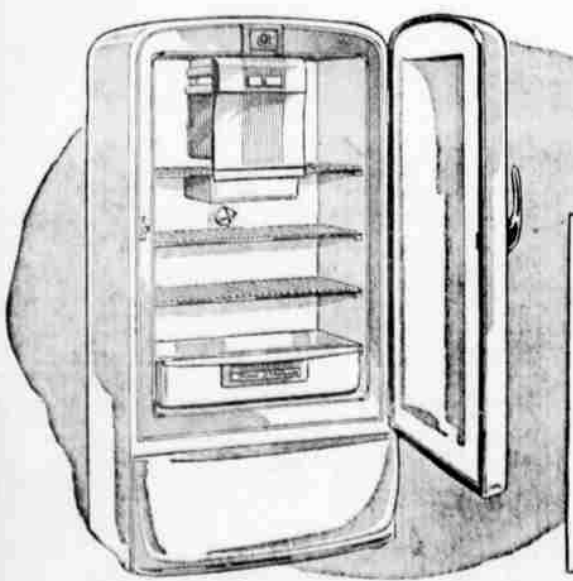

## Complete 3-pc. Set for a Finer Bathroom!

You don't get a new bath outfit every day! But when you do decide to buy... you'll want a set with everything this one has! It's got smart styling that stays modern for years to come! Lavatory and tub have a smooth porcelain-enamel finish that resists stain, acid; wipes clean in a flash. The tub is built low for ease in stepping in and out... with flat bottom for safety! The vitreous china closet has a surface that resists chipping. Seat included. Comes complete with chrome-plated fittings. Compare! You'll save money!

**BIG NEW 8.8 CU. FT. M-W WITH MANY EXTRAS!** Reg. 226.00!  
**207<sup>88</sup>**  
On Terms: 10% Down 24 Months to Pay  
Plenty of extra conveniences at this special low price! Holds 28 lbs. frozen food and ice; full-width tray to keep fresh foods crisp; extra-cold tray just below freezer for meat. 4 Jiffy Tray Releases make ice trays slide out without "sticking." Famous M-W Sealed Unit.