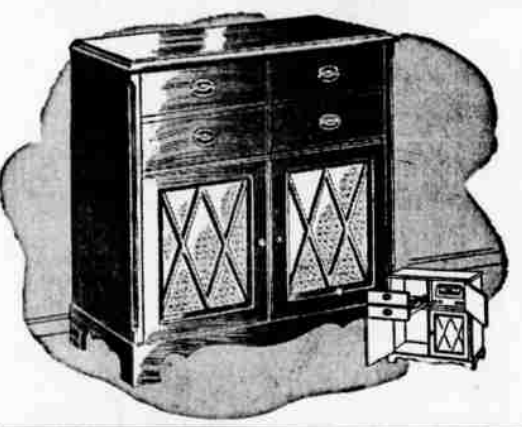

ORIG. 184.95 AIRLINE FM COMBINATION
An outstanding buy in a top-performing mahogany veneer radio-phonograph. Crystal-clear FM, AM! Dependable automatic changer! **164⁸⁸**
On Terms: $10 Down, Balance Monthly