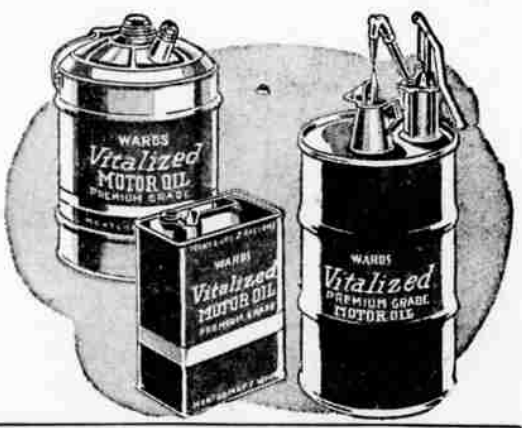

**8.75 SINK FAUCET CUT-PRICED!**  
Chrome-plated **7<sup>88</sup>**

Foam-Flu aerator in spout makes richer suds faster... for less soap! Water doesn't splash!

**REG. 234.95 M-W ELECTRIC RANGE CUT!**  
Extra sale savings! Specially designed with many extra features. 6-qt. deep-well, big 18" oven, automatic oven-broiler, exclusive M-W Dualift. **219<sup>88</sup>**  
On Terms: \$10 Down, 24 Months to Pay