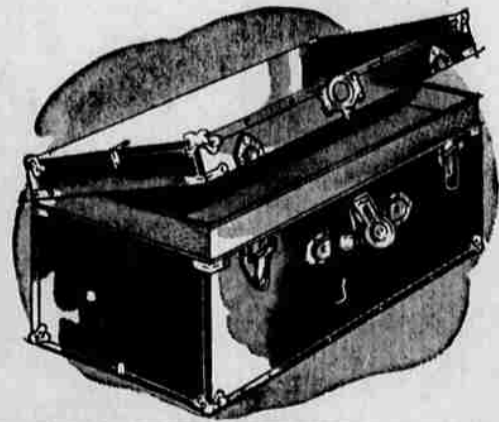

119⁸⁸

On Terms: 10% Down Balance Monthly

METAL LOCKER TRUNK—REGULARLY 10.95

Riveted steel locker trunk for roomy storage, travel, school! Black enamel finish... 3-ply veneer frame... full 30" size... top-quality throughout! Buy yours NOW and save!