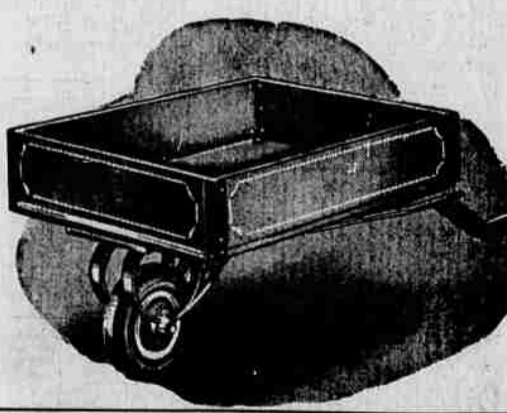

SALE! REG. 4.39 FOG LIGHT Each **3⁹⁸**

Piercing, powerful light cuts rain, snow, fog! Chrome plated. Adjustable—fits all cars.

4.98 SCISSORS JACK 1 1/2-TON
Save, buy now! **4⁷⁷**

Lifts 4 1/2 to 14 1/2 inches. Sure powerful jack lifts any car. Safe! Axle-rest top won't slip!

REG. 3.29 AND UP WARDS MUFFLERS! **10% OFF**

A new long-lasting Wards muffler will give your car new power, save gas! Easily installed!

REGULAR 15.45 AUTO SEAT COVERS! Free Installation!

Lacquered fiber in colorful plaid patterns, trimmed with wide bands of rich leatherette! You can wipe them clean with a wet cloth. You'll like the way they fit, too. Price cut!

13⁸⁸

Sedan

REGULAR 72.95 ONE-WHEEL TRAILER!

Carries 750 pounds! Body is 42 by 49 inches and 9 inches deep. Single wheel with Timken bearings makes it easy to handle, easy to park. Reduced!

64⁸⁸

On Terms: 10% Down Balance Monthly