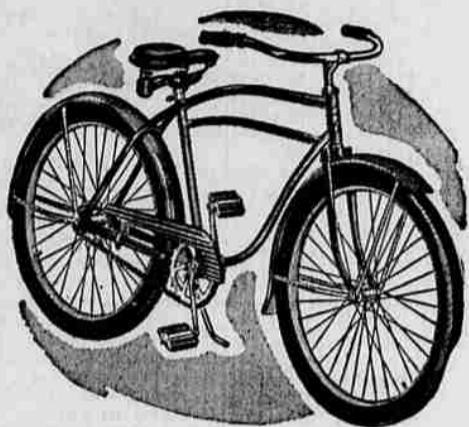

Montgomery Ward

135 N. Liberty

Phone 3-3191

**ELEVATOR
SERVICE TO
ALL FLOORS**

PRE-LABOR DAY SALE ENDS SATURDAY!

✓ EVERY PRICE REDUCED!

REG. 38.95 HAWTHORNE MODEL "50" BIKE

A streamlined beauty at a low enle price! Gleaming baked-on enamel, chrome trim; kick stand, chain guard, Riverside "Air-Cushion" balloon tires.

34⁸⁸

On Terms: 10% Down Balance Monthly

REG. 48.95 HAWTHORNE MODEL "70" BIKE

Here's streamlined styling, years of service... at a dollar-saving price! Fully equipped—Delta light, horn, Riverside "Air-Cushion" balloon tires!

Wards Riverside! Not only is it made of first quality materials but it's first quality in tread depth and width—cross-section and size! Compare it only with the best first-line tires made. Now improved with "cold rubber" to last longer than ever!