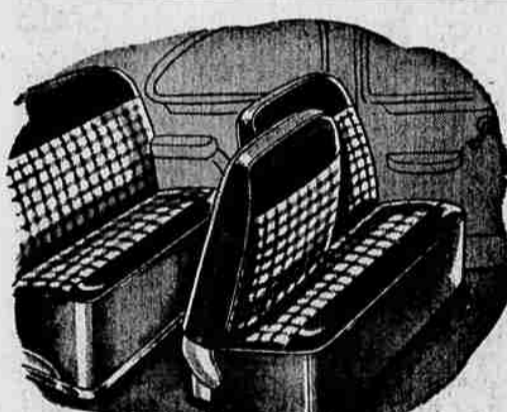

REG. 1.65 DOOR EDGE MIRROR **1⁴⁴**

Large 4" round mirror. Adjustable head. Fits either side of car! Chrome plated. Save now!

REG. 11.95 CHROME SPOTLIGHT **10⁸⁸**

Throws beam 1500'! Makes fast night driving safer! Left or right side mounting. Legal, all states.

SALE! REG. 4.39 FOG LIGHT Each **3⁹⁸**

Piercing, powerful light cuts rain, snow, fog! Chrome plated. Adjustable—fits all cars.

4.98 SCISSORS JACK 1 1/2-TON
Save, buy now! **4⁷⁷**

Lifts 4 1/2 to 14 1/2 inches. Sure powerful jack lifts any car. Safe! Axle-rest top won't slip!

REG. 3.29 AND UP WARDS MUFFLERS! **10% OFF**

A new long-lasting Wards muffler will give your car new power, save gas! Easily installed!

REGULAR 15.45 AUTO SEAT COVERS! Free Installation!

Lacquered fiber in colorful plaid patterns, trimmed with wide bands of rich leatherette! You can wipe them clean with a wet cloth. You'll like the way they fit, too. Price cut!

13⁸⁸

Sedan

REGULAR 72.95 ONE-WHEEL TRAILER!

Carries 750 pounds! Body is 42 by 49 inches and 9 inches deep. Single wheel with Timken bearings makes it easy to handle, easy to park. Reduced!

64⁸⁸

On Terms: 10% Down Balance Monthly