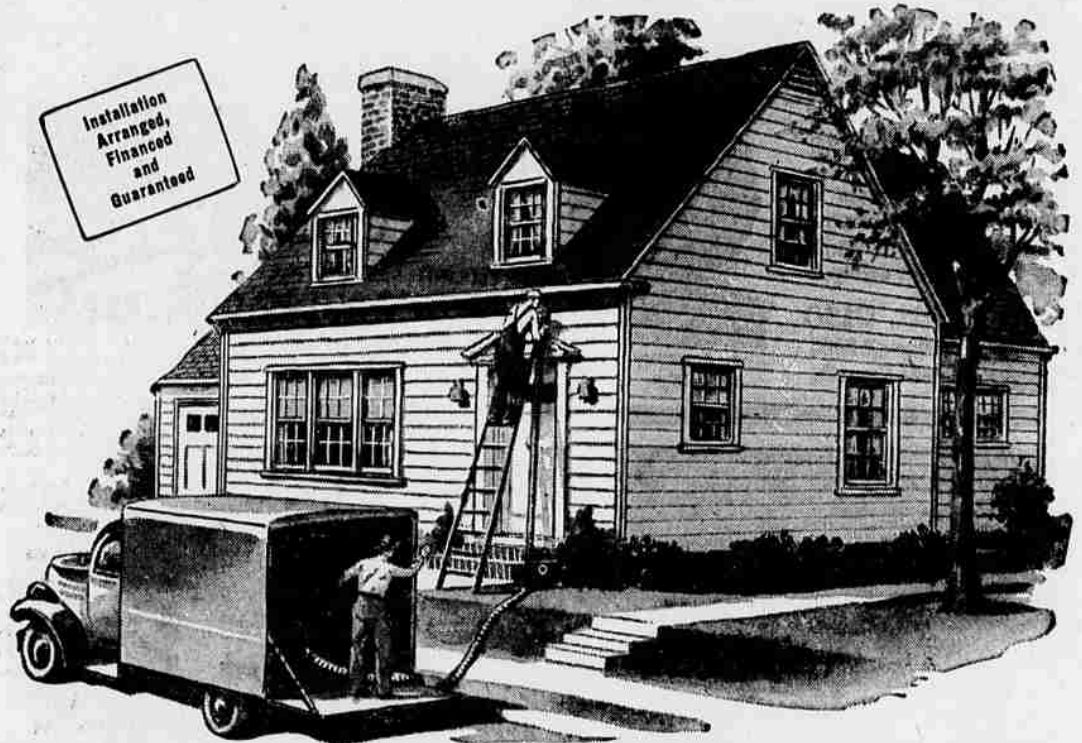

SEARS Sales for Homes

ROEBUCK AND CO.

Shop In Air Conditioned Comfort

COOL COOL COOL

Installation Arranged, Financed and Guaranteed

HOMART ROCK WOOL INSULATION

Blown in by Experts

Regular ~~89.00~~
Average 24 x 30 ft. ceiling area 4 in. deep
86.75

Famous Homart Brand Fiber Wallboard

4x8 ft. **1.95**

Large, easy-to-handle sheets of strong, durable fiber wallboard make a perfect cover for bare attic walls, basement, garage or porch. Smooth surface is easy to paint. Tough fibers pressed into even-thick sheets . . . give long service at low cost. Save now on this reduced price.