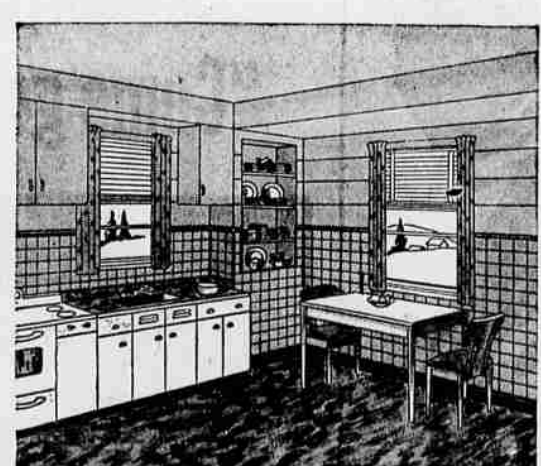

Beautiful Homart Wall Tile Board

Streamline and Tile **8⁴⁰** panel

Smart and lustrous as real tile . . . easy to install as ordinary wallboard. Stays glossy and bright for years because of the baked-on enamel surface. Easily saws or planes into any irregular shape. Choose from 6 lovely colors . . . two patterns. 4x6-ft.