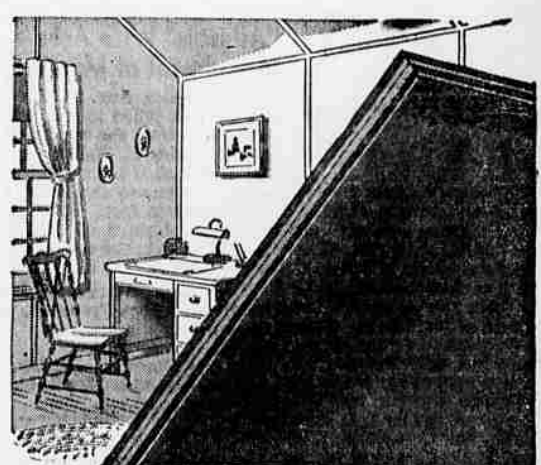

SEARS Sales for Homes

ROEBUCK AND CO.

Shop In Air Conditioned Comfort

COOL COOL COOL

Installation Arranged, Financed and Guaranteed

HOMART ROCK WOOL INSULATION

Blown in by Experts

Regular ~~89.00~~
Average 24 x 30 ft. ceiling area 4 in. deep
86.75

Price Includes All Labor and Material

Homart Low Cost, Long Wearing Rubber Tile

Sale Price 6x6 in. tile **13c** each

For this special sale price you can put in a floor that will give outstanding service, rich beauty. Permanently smooth surface is easy to clean . . . won't crack, dent or buckle. Because it's rubber, steps are cushioned and quiet. Ideal for bathroom, recreation room.

Famous Homart Brand Fiber Wallboard

4x8 ft. **1.95**

Large, easy-to-handle sheets of strong, durable fiber wallboard make a perfect cover for bare attic walls, basement, garage or porch. Smooth surface is easy to paint. Tough fibers pressed into even-thick sheets . . . give long service at low cost. Save now on this reduced price.