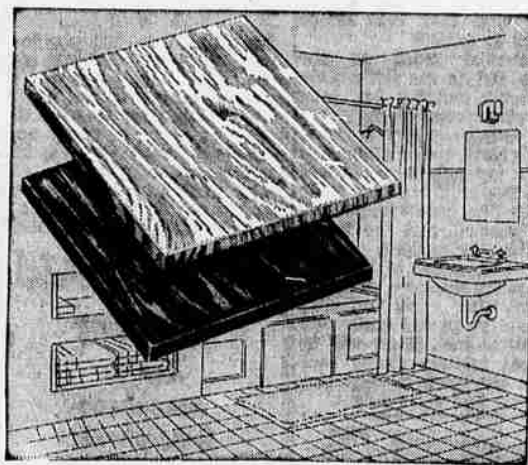

SEARS Sales for Homes

ROEBUCK AND CO.

Shop In Air Conditioned Comfort

COOL COOL COOL

Installation Arranged, Financed and Guaranteed

HOMART ROCK WOOL INSULATION

Blown in by Experts

Regular ~~89.00~~
Average 24 x 30 ft. ceiling area 4 in. deep
86.75

Price Includes All Labor and Material

Homart Low Cost, Long Wearing Rubber Tile

Sale Price 6x6 in. tile **13c** each

For this special sale price you can put in a floor that will give outstanding service, rich beauty. Permanently smooth surface is easy to clean . . . won't crack, dent or buckle. Because it's rubber, steps are cushioned and quiet. Ideal for bathroom, recreation room.

Famous Homart Brand Fiber Wallboard

4x8 ft. **1.95**

Large, easy-to-handle sheets of strong, durable fiber wallboard make a perfect cover for bare attic walls, basement, garage or porch. Smooth surface is easy to paint. Tough fibers pressed into even-thick sheets . . . give long service at low cost. Save now on this reduced price.