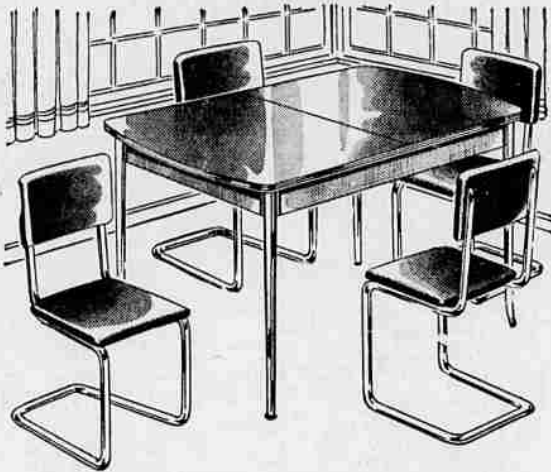

SALES FOR HOMES

SHOP AT SEARS AND SAVE

Harmony House Plastic-Top 5-piece Dinette Set

Chrome-plated Trim REG. 67.95 **53.95**

Laminated plastic table top with red, blue, yellow or tan linen-like or gray Mother-of-Pearl finish; 30x42 in., extends to 54 in. with one center leaf. 4 single braced table legs give more leg room. "S" type chairs covered in red, blue or yellow Duran plastic—non-peeling, washable!