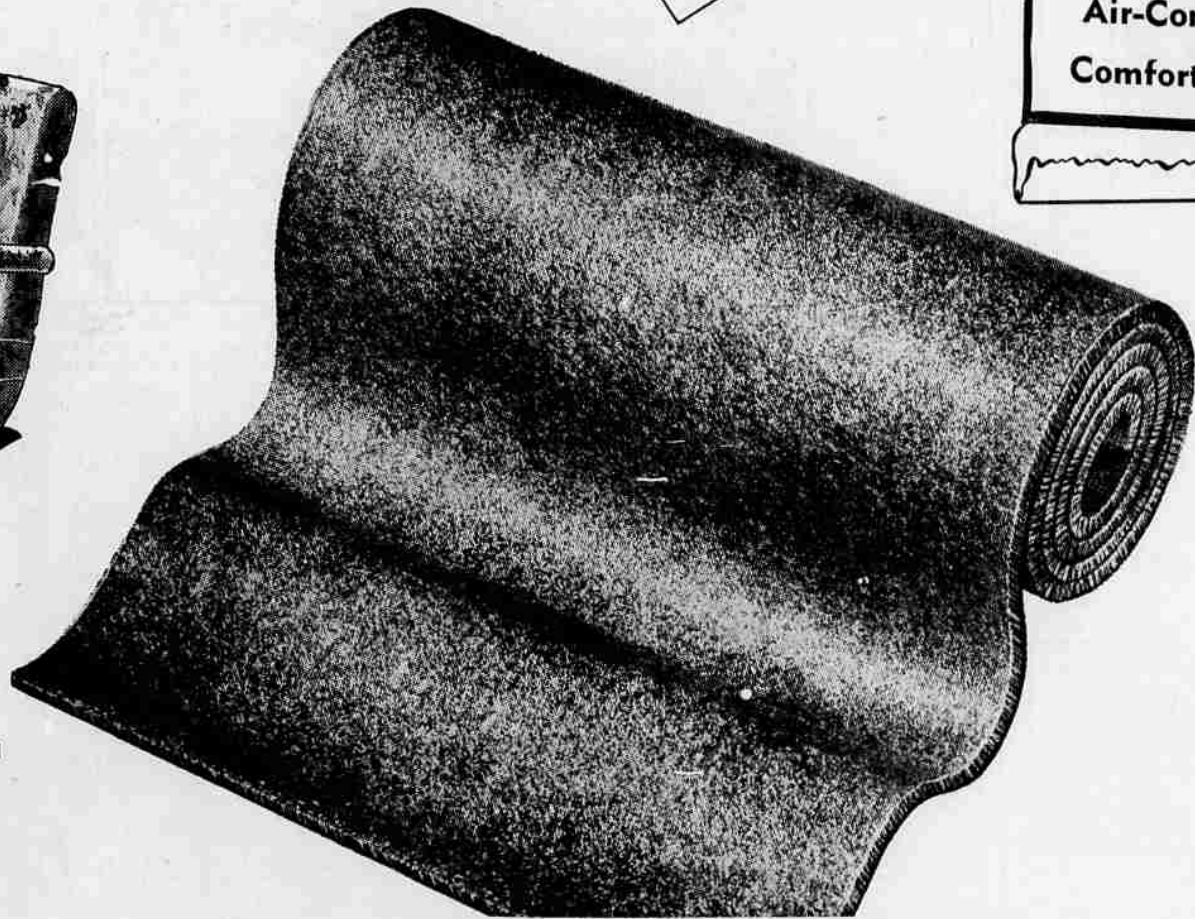

ROCKERS

Your Choice of Color

Tapestry **29.95**

Velour **39.95**

Frieze **49.95**

Shop in
 Air-Conditioned
 Comfort at Sears

new modern "pebbled" texture

serv-twist broadloom

7.95
 SQUARE YARD

EASY TERMS on purchases of \$20 or more.

Compare with carpeting
 selling at \$9.95 sq. yd.

- Choice of 8 Colors • Harmony House—Sold only at Sears

Carpet your entire home with beautiful, long wearing broadloom—at a price you can afford to pay! Only at Sears can you get quality Supertwist... with its luxurious "pebbled" weave that makes it so rich in beauty... so practical and durable in use. Over 9,200 tufts of blended all wool yarn in every square foot. Seamless widths of 9, 12, and 15-foot. Buy your carpeting at Sears and Save!