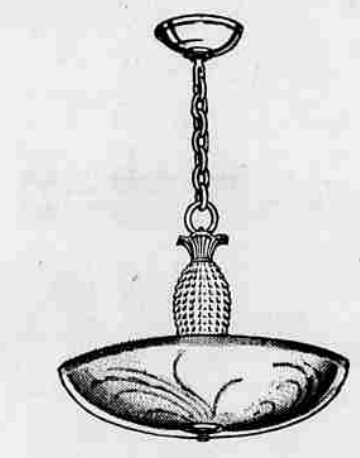

Etched-Glass
4-Light
Fixture
9.95

16-inch Diameter Shade

Distinctive for traditional—lovely in modern room setting. This attractive 4-light drop fixture is handsome in either setting. Delicately etched rose glass shade with brass-plated chain and canopy. U. L. approved. Choose this money-saving buy!