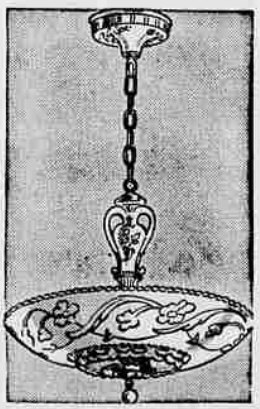

3-Light Fixture
in Floral Design
13.95

Frosted Glass Shade

Smart 3-light fixture for living or dining room has frosted glass shade with clear glass floral design. Porcelain column and canopy; gold color trim. Brass metal parts. Save on its low price. Give your home a bright, decorative touch!