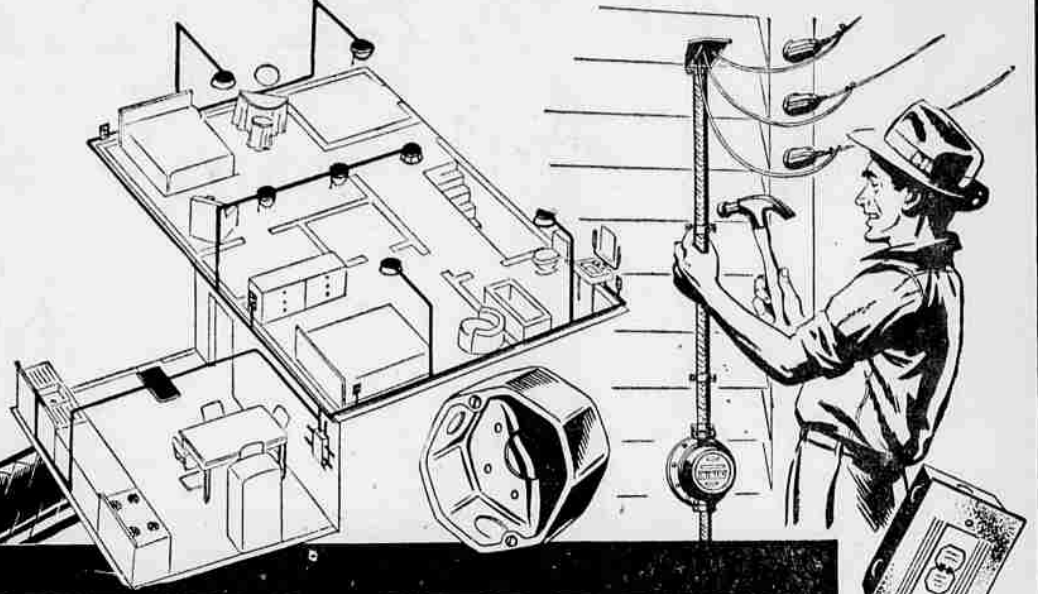

Sales for Homes

Drop Style
For dining room. Beautiful with gleaming silver and glass of table setting

749

Semi-Ceiling
7.95

WIRING SUPPLIES

Sears has everything you need to completely wire farm or home economically

Non Metallic Cable

Sears Finest Sheathed Cable

12 Gauge, 2 Wire Cable Used Indors. Solid Copper Wires Insulated With Plastic. 250 Foot Coils. Regular price 11.25.

8⁸⁸
NOW