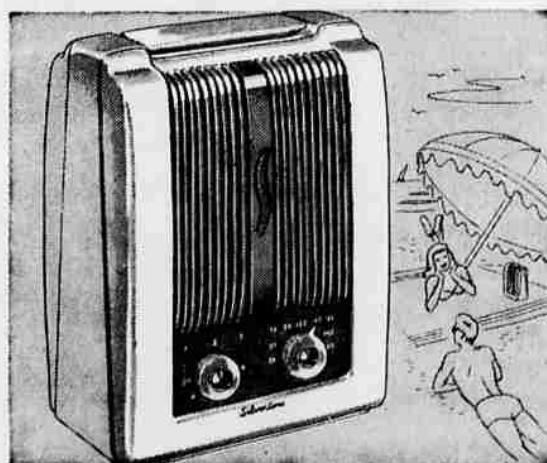

### 3-IN-1 COMBINATION

It's a Radio  
It's a Phonograph  
It's a Wire Recorder  
It's All Three

Reg. 159.95 Opening Special **139<sup>95</sup>**

18.75 Worth of  
Records

Are included with the purchase of this or any console radio-phonograph.

### Portable Radio

Regular 29.95  
Opening Special

**18<sup>95</sup>**

It's sparkling new! It's a Silvertone portable! The smoothest, mellowest radio you could wish for in a handsome ivory-colored plastic case, just 9 1/4 x 6 3/4 x 4 inches. Plays an AC, DC or single battery pack that can be replaced quickly and easily. Slow speed tuning. Get yours today!