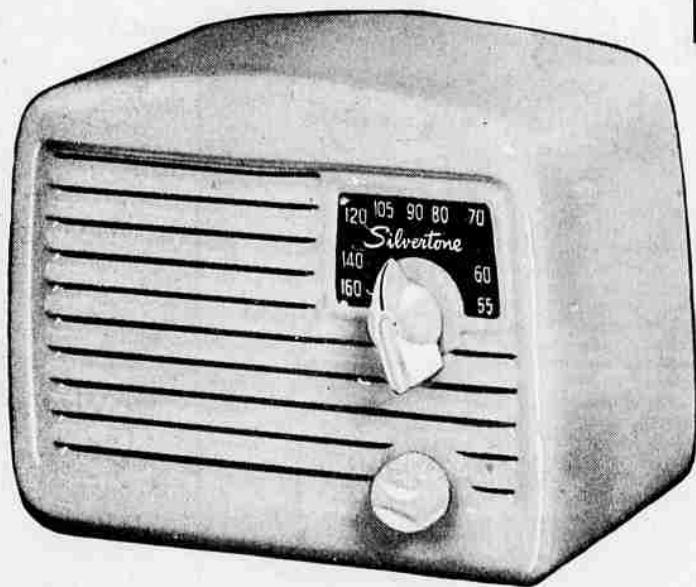

RADIOS

STORE HOURS

Thursday
10:00 a.m. to 9:00 p.m.
Friday
9:30 a.m. to 9:00 p.m.
Saturday
9:30 a.m. to 9:00 p.m.

Smart Low Priced Table Model

Reg. 12.95 Opening Special

Newest, smoothest, Silvertone table model radio—the perfect extra set for any room! Streamlined gray-green metal cabinet. Superheterodyne circuit operates on AC-DC current. Rich, full toned 4-in. dynamic speaker. Underwriters' Laboratories Approved. See, buy at Sears!

9⁹⁵

3-IN-1 COMBINATION

It's a Radio
It's a Phonograph
It's a Wire Recorder
It's All Three

Reg. 159.95 Opening Special **139⁹⁵**

18.75 Worth of
Records

Are included with the purchase of this or any console radio-phonograph.