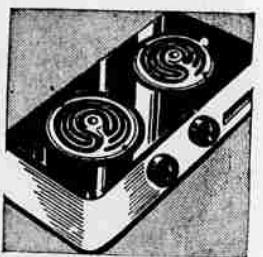

Kenmore Hot Plate

Reg. 8.95
Now **6.88**
Lightweight, 3-lb. size has efficient coil type imbedded element. Positive "on-off" switch. Aluminum sole plate.