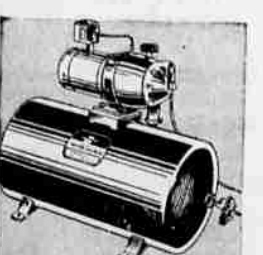

Jet Pump System
Silent, Completely Automatic

Homart... **108.50**
Compact torpedo type unit with built-in jet lifts water from depths to 22-ft. quickly, silently, self-priming.