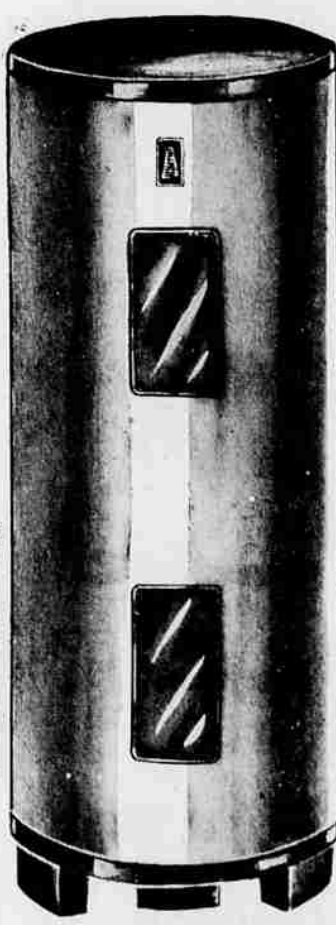

40 Gal. Electric Water Heater

Reduced Price **69⁸⁸**

All the hot water you want automatically... at a price that means extra value! The two immersion-type elements heat quickly for a constant supply of hot water. Heavily insulated for greatest operating economy. White enamel tank jacket is easy to keep shining clean. See it now at Sears.

Comfort at SEARS Shop in Air-Conditioned

ONLY 10% DOWN

Take advantage of Sears Easy Payment Plan on all purchases of $20 or more—10% Down on most major household items, balance monthly, usual carrying charge.

Reg. 8.95 ..... **5.95**
Serviceable beauty... Sears low price! Cast brass, chrome plated; fitted with screen for quick suds. Save at Sears!

Hardwood Stock... **3.88**
Carefully formed, durable toilet seat is made of one inch hardwood stock. White enamel finish. Long lasting.

16 x 24-in. Mirror **24.95**
Dress up your bathroom with this 13 1/4 x 19 1/2 x 3 1/2-in. cabinet. 4 removable steel door shelves; 3 in cabinet.

Reg. 54.95
Now **49.95**
All steel shower cabinet with chrome-plated fixtures. Watertight seams; overall size, 32x32x76-in. Easy to install.

White Enamel... **11.95**
Provides plenty of space yet is easy to keep clean! 14 x 22-in. plate glass mirror; 2 glass shelves. See fit!

Vitreous China... **39.45**
D-shaped basin fits against wall! Anti-drip back, beading. Chrome plated mixing faucet, aerator, pop-up waste.

Regular 8.95
To close out at... **1.95**
Modern deck-type faucet for kitchen sinks. Chrome-plated brass. Swing spout mixes hot, cold water.

Big Value **85c to 4.50**
Beautifully designed in solid brass with easy-to-clean chrome plated surfaces. See this easy-to-install line at Sears!

Homart... **108.50**
Compact torpedo type unit with built-in jet lifts water from depths to 22-ft. quickly, silently, self-priming.

With Fittings **58.88**
You'll like this sturdy cast iron sink with its gleaming acid resistant porcelain finish. 7-in. deep. See it at Sears!

Regular 8.95
Now **7.95**
Pyrexin finished seat cover made of specially treated 1 1/4-in. molded wood fiber. Won't warp, split.

Reg. 109.50
Now **99.88**
Your kitchen will sparkle with new beauty and utility with this all-steel Homart sink. Big double drainboards, four drawers.

Easy to Install **79.95**
Handy Homart Electric Garbage Disposal Unit whisks your garbage down the drain! Saves countless trips to the garbage pail. See fit!