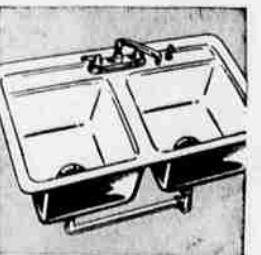

Double Basin Sink
Easily Fitted Into Cabinet

With Fittings **58.88**
You'll like this sturdy cast iron sink with its gleaming acid resistant porcelain finish. 7-in. deep. See it at Sears!