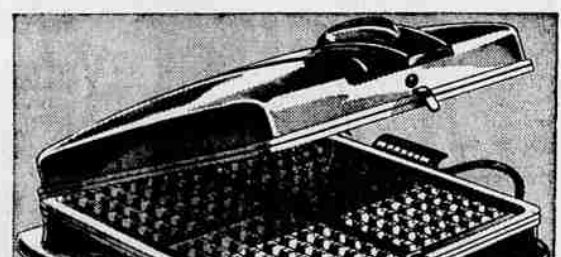

All Purpose Electric Cooker, Waffle Iron

Regular **23.95**
A Kenmore Product **1988**

Something new, different! Grills waffles, hot cakes, toasts sandwiches, fries bacon, eggs, prepares whole meals! Fully automatic; waffle grids are quickly and easily removed. Handsome, modern appliance, attractive chrome-plated finish. Underwriters' Lab. Approved.