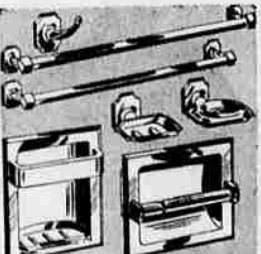

Bath Accessories
Sparkling Chrome Plated Finish

Big Value **85c to 4.50**
Beautifully designed in solid brass with easy-to-clean chrome plated surfaces. See this easy-to-install line at Sears!