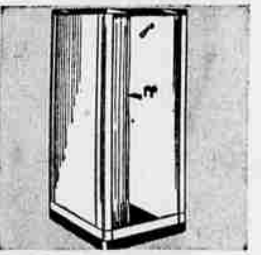

Shower Cabinet
Frosted White Plastic Curtain

Reg. 54.95
Now **49.95**
All steel shower cabinet with chrome-plated fixtures. Watertight seams; overall size, 32x32x76-in. Easy to install.