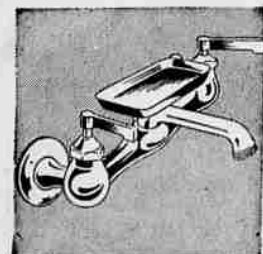

ONLY 10% DOWN

Take advantage of Sears Easy Payment Plan on all purchases of $20 or more—10% Down on most major household items, balance monthly, usual carrying charge.

8-in. Sink Faucet
Polished Chrome Plated Brass

Reg. 8.95 ..... **5.95**
Serviceable beauty... Sears low price! Cast brass, chrome plated; fitted with screen for quick suds. Save at Sears!