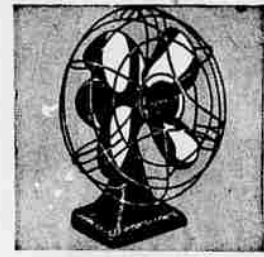

Kenmore Fan

Reg. 9.95
Now **7.77**
Handy cooking unit—use it anywhere! Gleaming white body, black enamel top. Rotary switches have off position.