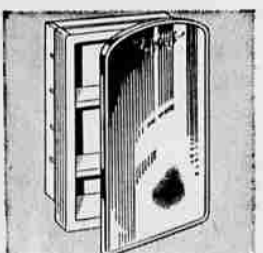

Medicine Chest
Homart All Steel Construction

White Enamel... **11.95**
Provides plenty of space yet is easy to keep clean! 14 x 22-in. plate glass mirror; 2 glass shelves. See fit!