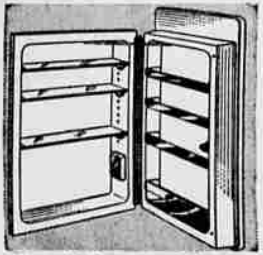

Medicine Cabinets
Homart All Steel Recessed Type

16 x 24-in. Mirror **24.95**
Dress up your bathroom with this 13 1/4 x 19 1/2 x 3 1/2-in. cabinet. 4 removable steel door shelves; 3 in cabinet.