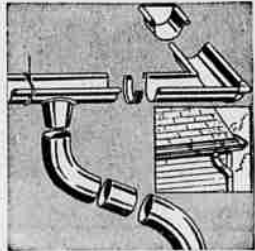

Eaves Trough
Per length **1.29**