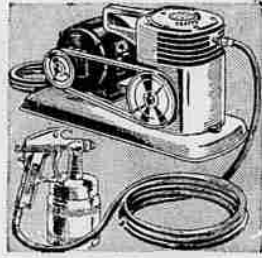

Paint Sprayer
Dependable Craftsman 1/4 H.P.
45.95