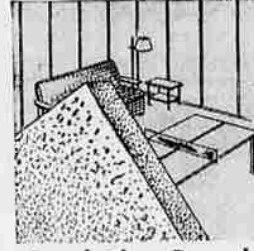

Insulation Board
Low Priced; Easy To Install
Sq. ft. **5 1/2c**