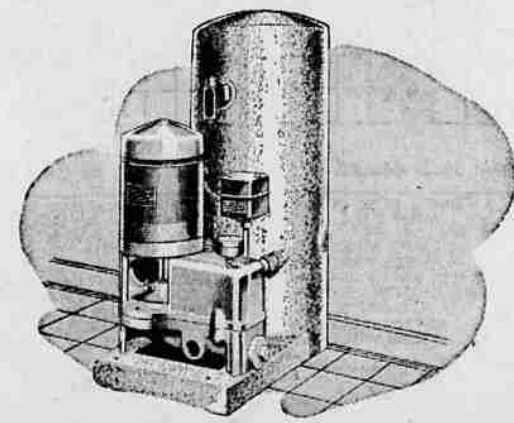

One Group Reg. 39.75 All Wool Suits,
39 to 4624.77

REG. 16.95 OPEN WHEEL LAWN MOWER

15-in. cut . . . easily maneuvered on small lawns. 5 alloy tool steel blades remain sharp. Has cast-iron frame, ball bearings and rubber tires!

Reg. 29.95
2277
Sedan

SALE! REG. 96.50 SHALLOW WELL PUMP

A compact efficient water system . . . complete with tank, controls. Self-priming jet pump. Up to 500-gal. per hour cap. . . . up to 22-ft. lift.

HUGE SAVING! REGULAR 112.75
54-INCH STEEL CABINET SINK

On Terms: 10% Down,
Balance Monthly

8877

Lavish storage space makes your kitchen tasks easier, faster. Porcelain-enameled top resists stain and acid, wipes clean easily. Lasting baked-on white enamel finish on base won't chip, crack or peel! Hand-spray and chrome-plated fittings included. Buy now . . . and save!