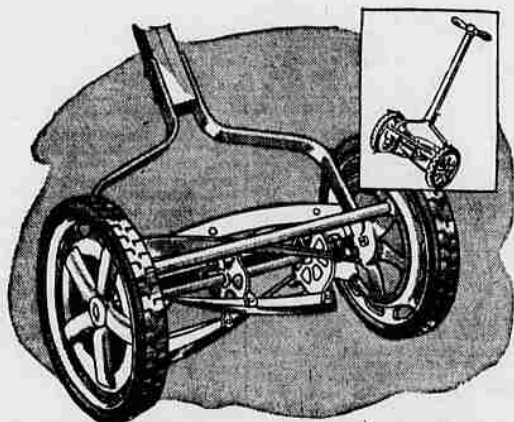

PROOF! YOU SAVE MORE AT WARDS!
BOYS' TROUSERS

- Type 4 Army Twill!
- Regularly 2.79

249

Stock up now for the school season ahead! Sanforized shrunk for permanent fit (maximum shrinkage 1%). Built for rough wear! Sizes 8 to 16. Suntan.

ONE GROUP MEN'S REG. 49.75
BRENT DELUXE SUITS

All wool worsteds!
Single and double breasted!

3477

Proof! You save more at Wards! Not our lowest priced suits, but our better, 49.75 quality! Finer worsteds and precision tailoring details that make your suit fit better and wear longer! Sizes 35 to 44! Longs, shorts, stouts, as well as regulars. See them!

One Group Reg. 39.75 All Wool Suits,
39 to 4624.77

REG. 16.95 OPEN WHEEL LAWN MOWER

15-in. cut . . . easily maneuvered on small lawns. 5 alloy tool steel blades remain sharp. Has cast-iron frame, ball bearings and rubber tires!