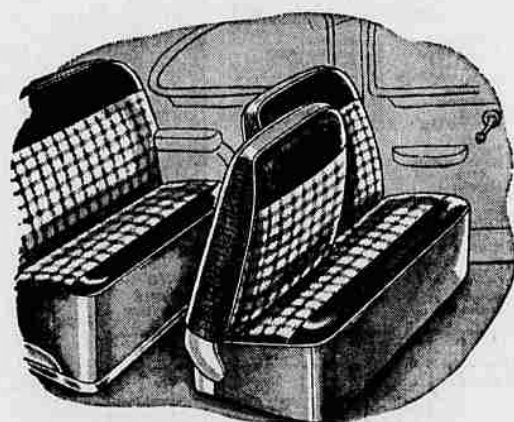

ONE GROUP MEN'S REG. 49.75
BRENT DELUXE SUITS

All wool worsteds!
Single and double breasted!

3477

Proof! You save more at Wards! Not our lowest priced suits, but our better, 49.75 quality! Finer worsteds and precision tailoring details that make your suit fit better and wear longer! Sizes 35 to 44! Longs, shorts, stouts, as well as regulars. See them!

One Group Reg. 39.75 All Wool Suits,
39 to 4624.77

REG. 16.95 OPEN WHEEL LAWN MOWER

15-in. cut . . . easily maneuvered on small lawns. 5 alloy tool steel blades remain sharp. Has cast-iron frame, ball bearings and rubber tires!

1088

FOR THOSE WHO WANT THE FINEST!

All plastic seat covers made to fit your car. Slender plastic threads woven into colorful plaid patterns. Wide bands of rich, plastic leatherette. Wards have it in your color!