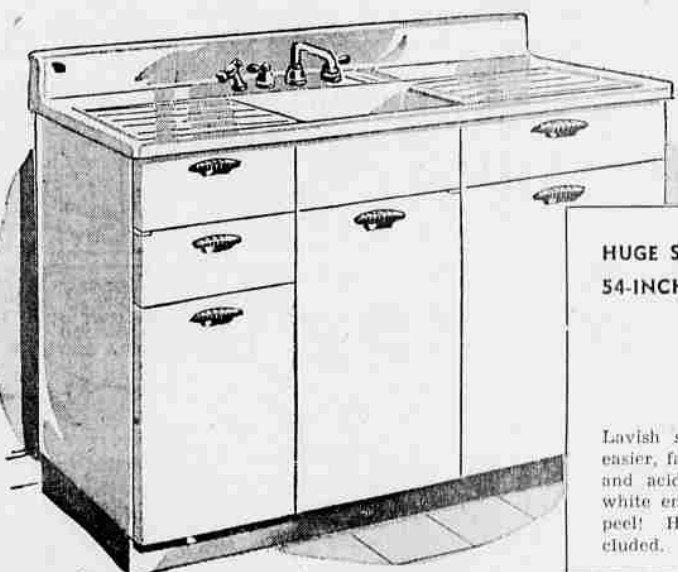

8477
On Terms: 10%
Down, Balance
Monthly

REG. 59.95 HANDSOMELY MODERN
DOUBLE BED—4-DRAWER CHEST SET

On Terms: 10% Down,
Balance Monthly

3654

Price cut during this special sale! This handy bedroom outfit will start your extra set for the guest room. Here are features not usually found at this low price. Walnut veneers on top, sides and drawer fronts. Lockjoint drawer joints, metal drawer pulls, smart lacquer finish. Buy now, save!

HUGE SAVING! REGULAR 112.75
54-INCH STEEL CABINET SINK

On Terms: 10% Down,
Balance Monthly

8877

Lavish storage space makes your kitchen tasks easier, faster. Porcelain-enameled top resists stain and acid, wipes clean easily. Lasting baked-on white enamel finish on base won't chip, crack or peel! Hand-spray and chrome-plated fittings included. Buy now . . . and save!