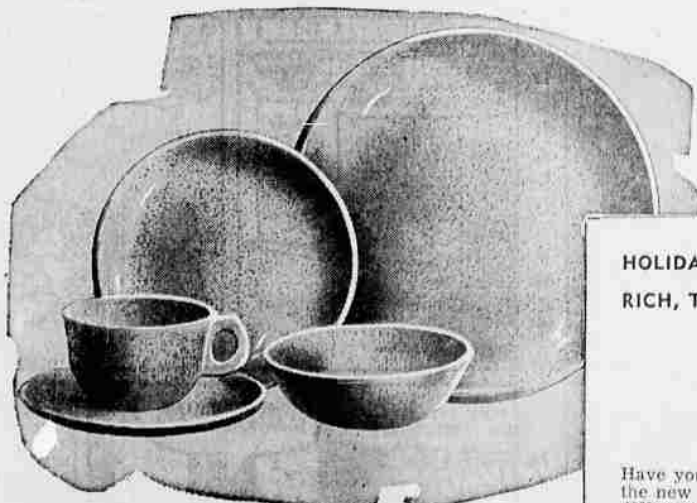

8477
On Terms: 10%
Down, Balance
Monthly

REG. 59.95 HANDSOMELY MODERN
DOUBLE BED—4-DRAWER CHEST SET

On Terms: 10% Down,
Balance Monthly

3654

Price cut during this special sale! This handy bedroom outfit will start your extra set for the guest room. Here are features not usually found at this low price. Walnut veneers on top, sides and drawer fronts. Lockjoint drawer joints, metal drawer pulls, smart lacquer finish. Buy now, save!

HUGE SAVING! REGULAR 112.75
54-INCH STEEL CABINET SINK

On Terms: 10% Down,
Balance Monthly

8877

Lavish storage space makes your kitchen tasks easier, faster. Porcelain-enameled top resists stain and acid, wipes clean easily. Lasting baked-on white enamel finish on base won't chip, crack or peel! Hand-spray and chrome-plated fittings included. Buy now . . . and save!