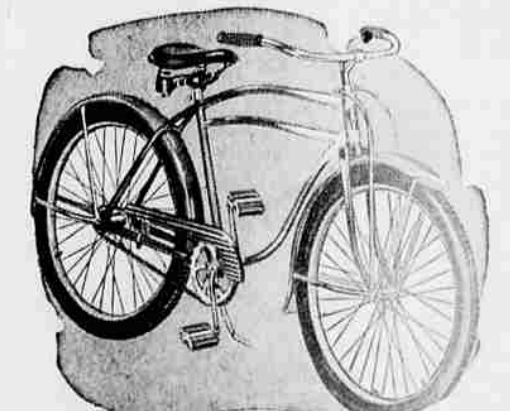

REG. 38.95 BIKE FOR BOYS AND GIRLS

It's a champion in any class... a Hawthorne! Baked-on enamel finish, chrome trim, kick stand, chain guard, and big "Air-Cushion" balloon tires.

3488

On Terms: 10% Dn., Balance Monthly