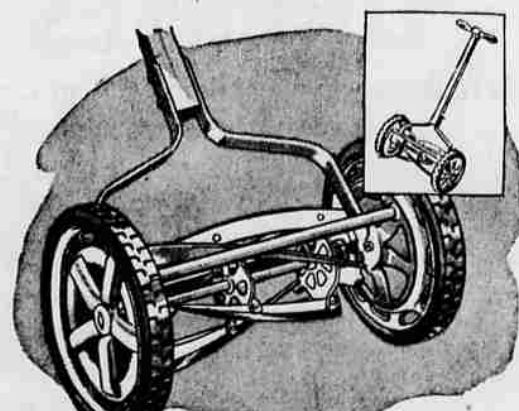

REG. 16.95 OPEN WHEEL LAWN MOWER

14" cut... easily maneuvered on small lawns. 5 alloy tool steel blades remain sharp. Has cast-iron frame, ball bearings and rubber tires!

1088