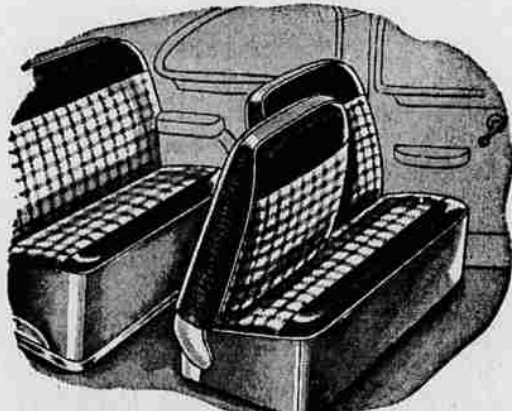

FOR THOSE WHO WANT THE FINEST!

All plastic seat covers made to fit your car. Slender plastic threads woven into colorful plaid patterns. Wide bands of rich, plastic leatherette. Wards have it in your color!

REG. 29.95 **2277**

Sedan