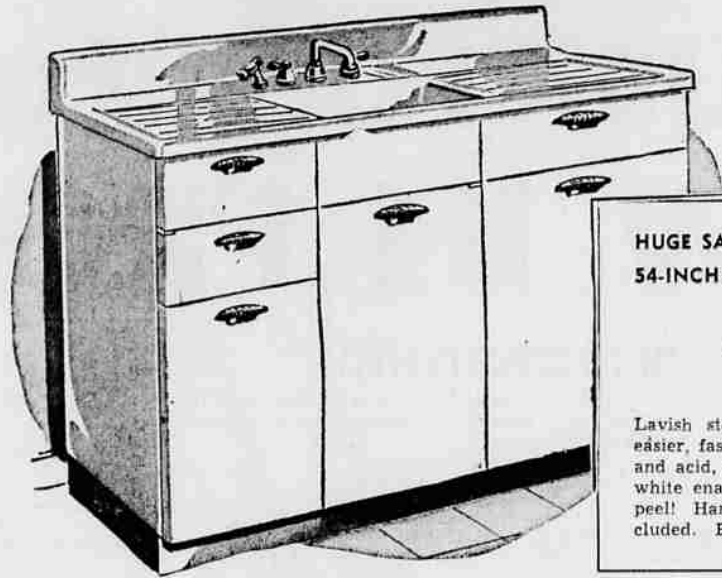

### HUGE SAVING! REGULAR 112.75 54-INCH STEEL CABINET SINK

On Terms: 10% Down, **88<sup>77</sup>**  
Balance Monthly

Lavish storage space makes your kitchen tasks easier, faster. Porcelain-enameled top resists stain and acid, wipes clean easily. Lasting baked-on white enamel finish on base won't chip, crack or peel! Hand-spray and chrome-plated fittings included. Buy now . . . and save!