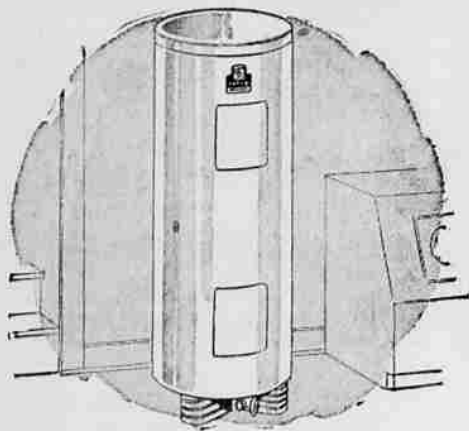

Montgomery Ward

155 N. Liberty

Phone 3-3191

Shop Wards
'Til 9 Every
Friday Night

PROOF! You save more at Wards

REG. 84.95 ELECTRIC WATER HEATER

Big 42 gallon size double element tank, completely automatic. Covered by Ward's Protection Plan. Quiet, Clean, Economical!

71⁰⁰