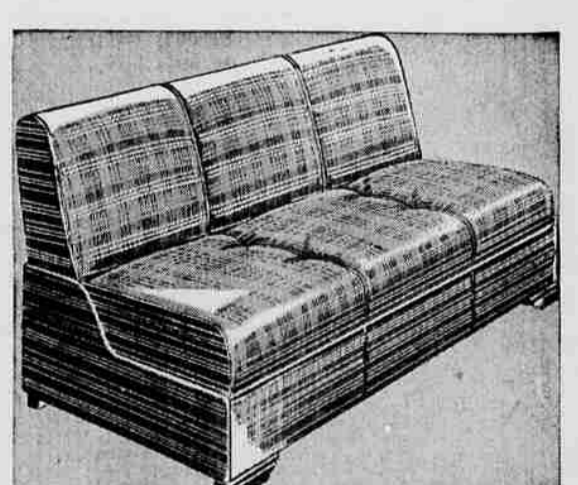

**Safe High Chair**  
15 x 12½-in. Seat **11.95**  
Adjustable tray and footrest . . . keeps pace with tot's growth. Has safety strap. Sturdy hardwood in wax birch or maple finish. A value!

**Fine Crib Mattress**  
Durable Wet Proof Ticking  
27x52-in. Size **11.95**  
You'll like the gay, easy-to-clean ticking rugged 35 coil spring construction . . . low Sears price. Pink and blue.

**Maple Finished Crib**  
All Hardwood **18.95**  
Tops in sleeping comfort for baby at a low price for you! Decorative panel; single drop side; stationary spring. Smooth rolling casters.

**New Breakfast Set**  
Graceful Drop Leaf Table  
5 Pc. Set **29.95**  
Select Western cabinetwork with a smooth natural finish . . . smart stencil decorations. A real economy buy!

**Lovely Chrome Plated 5-pc. Dinette Set**  
**49.95**  
30 x 42 in. Table Top  
Reg. 62.30

Have charm and convenience for your dinette . . . save at this low Sears price! Chrome plated, gracefully shaped legs; hardwood apron in natural finish; lovely micolite laminated top. 1-piece curved frame chairs with red, ivory, green, blue imitation leather seats.

**Handsome Rugged Dual Purpose Sofa Bed**  
**59.95**  
Fine Hardwood Frame

You'll like its snug, trim appearance . . . soothing sleeping comfort! Sturdy inner frame has joints corner blocked, glued and nailed. 162 hand tied helical steel wire springs; hinged seat and back opens to a full double bed. Stop in, see it at Sears, save!