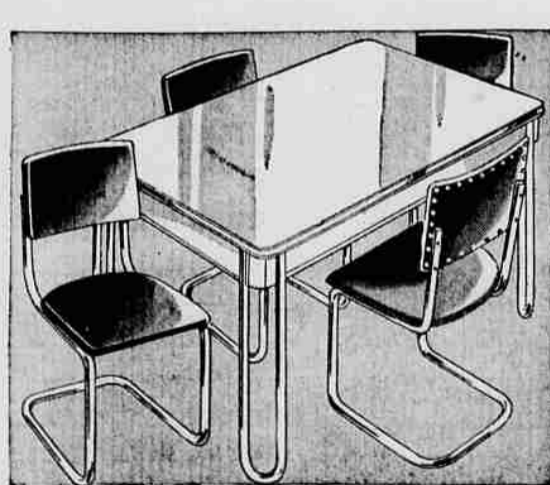

**Safe High Chair**  
15 x 12½-in. Seat **11.95**  
Adjustable tray and footrest . . . keeps pace with tot's growth. Has safety strap. Sturdy hardwood in wax birch or maple finish. A value!

**Fine Crib Mattress**  
Durable Wet Proof Ticking  
27x52-in. Size **11.95**  
You'll like the gay, easy-to-clean ticking rugged 35 coil spring construction . . . low Sears price. Pink and blue.

**Maple Finished Crib**  
All Hardwood **18.95**  
Tops in sleeping comfort for baby at a low price for you! Decorative panel; single drop side; stationary spring. Smooth rolling casters.

**New Breakfast Set**  
Graceful Drop Leaf Table  
5 Pc. Set **29.95**  
Select Western cabinetwork with a smooth natural finish . . . smart stencil decorations. A real economy buy!

**Lovely Chrome Plated 5-pc. Dinette Set**  
**49.95**  
30 x 42 in. Table Top  
Reg. 62.30

Have charm and convenience for your dinette . . . save at this low Sears price! Chrome plated, gracefully shaped legs; hardwood apron in natural finish; lovely micolite laminated top. 1-piece curved frame chairs with red, ivory, green, blue imitation leather seats.