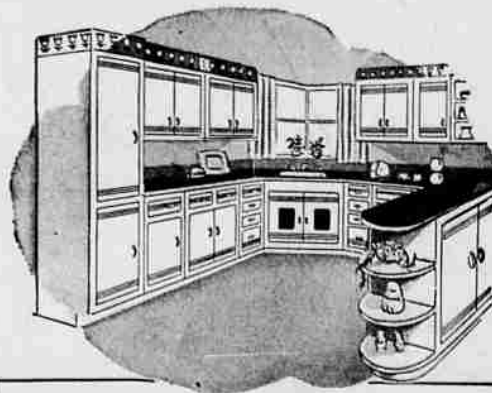

WOOD CABINET UNITS REDUCED!

Buy one unit or twenty! Arrange your kitchen to fit your needs and then paint it the colors you want it. Recessed toe space in base cabinets. Sanded smooth.

10% off

NO MONEY DOWN! 3 YEARS TO PAY ON LOW F. H. A. TERMS! ASK FOR DETAILS!