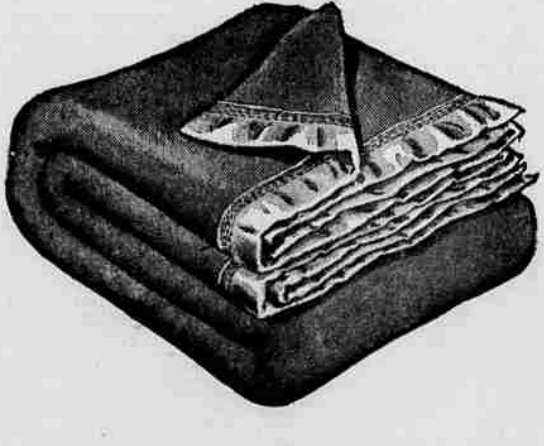

Save! 1.02! 72 x 90-in. All-Wool Blanket

Packed in Plasti-case Reg. 9.90 **888**

Save now on this all wool 72 x 90 inch blanket. Plenty of warmth in this 3 3/4 lbs. of soft, thick wool. Comes untouched from the factory in new transparent reversible plastic case. Blue, rose, green, gold, peach, and white. Lay away this beauty now for just 50c.

Sparkling Striped All-Wool Blanket

Weights 4 1/2 Pounds **888**

Lovely new novelty blanket designed by Harmony House artists to add charm to your room. Snowy white with delightful striped border. 72 x 90". Deep fluffy, shaggy nap-long fibered all wool. Guaranteed 5 years against moth damage. Select yours today.

Extra Long for Tuck-in 72x90-Inch Blanket

Price includes transparent re-usable PLASTI-CASE Reg. 13.98 **1288**

Smooth, soft to the touch; four full pounds of 100% wool, 7-inch rayon-satin binding. Packed in re-usable Plasti-Case, fine for off-season storage. Guaranteed for 5 years against moth damage. Blue, rose, green, gold, aqua and white. A real buy in luxury!