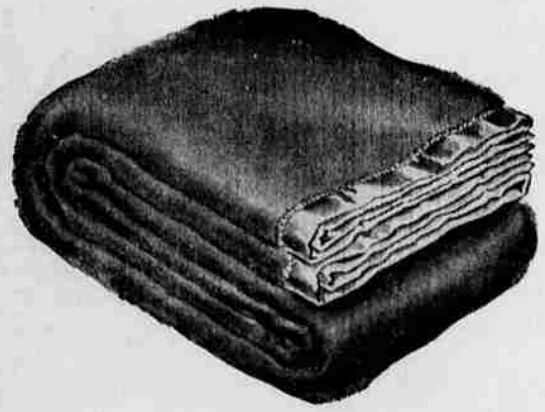

Check item for item value then shop at Sears and save.

<p>Plaid Auto Robe All Virgin Wool 6.95 Perfect for guest rooms or summer cottages. Cozy warm red, green or blue wool plaid. Fringed edge. 50 x 70-inch size. Save now!</p>	<p>Many-use Blanket 72x84-in., Double Thickness Rayon-satin Bound. 4.98 Fine for spring and fall or an extra for winter. 5% soft wool, 95% strong cotton. Rose, blue, green, and gray.</p>	<p>Gay Indian Blanket Bold Bright Indian Patterns 64 x 76-inch Size . . . 2.59 Ideal for game rooms, picnics, camping, summer homes. Whipped ends! 1 1/2-lbs. of cotton in red, blue, green, or orange.</p>
<p>Cotton Blankets Lovely Multi-Color Patterns 70x80-inch 3.98 Beautiful in your bedroom! Softly napped, smoothly blended pastel colors. Hemmed ends; unusual ombre plaid.</p>	<p>Soft Sheet Blanket Fine for Cool Summer Nights 80x95-inch Size . . . 2.29 Pure white, softly-napped cotton, closely woven for strength, long wear. Use for sheet in winter, cover in summer.</p>	<p>5% Wool Blanket Tone-on-tones in 3 Pastels 72x84-inch Size . . . 3.98 Low price for fine quality! 5% wool, 95% cotton. Full 2 1/2-lb. weight. Choice of rose, blue, or green pastels.</p>
<p>Cotton Plaid Pair 70x80-in., Double Thickness All New Cotton . . . 2.98 Top quality American cotton, soft to the touch, smooth even nap. Lovely blue and white or rose and white colors.</p>	<p>Part Wool Blanket 72x84-in. Double Thickness Full 3 1/2-lb. 6.79 Lovely rose, blue, green, cedar pastels, 4-in. matching rayon-satin binding. 25% wool, 75% cotton. Our best quality!</p>	<p>3-Pound Blanket Tone-on-Tone Floral Border Fluffy Nap 4.98 Full 72x84 inches; 10% wool, 25% cotton, 65% rayon. 4-inch binding. Blue, rose, cedar. Quality at a sensible price!</p>