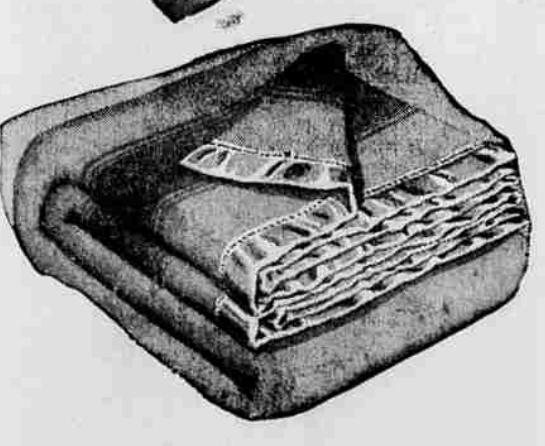

Save! 1.02! 72 x 90-in. All-Wool Blanket

Packed in Plasti-case Reg. 9.90 **888**

Save now on this all wool 72 x 90 inch blanket. Plenty of warmth in this 3 3/4 lbs. of soft, thick wool. Comes untouched from the factory in new transparent reversible plastic case. Blue, rose, green, gold, peach, and white. Lay away this beauty now for just 50c.

Sparkling Striped All-Wool Blanket

Weights 4 1/2 Pounds **888**

Lovely new novelty blanket designed by Harmony House artists to add charm to your room. Snowy white with delightful striped border. 72 x 90". Deep fluffy, shaggy nap-long fibered all wool. Guaranteed 5 years against moth damage. Select yours today.