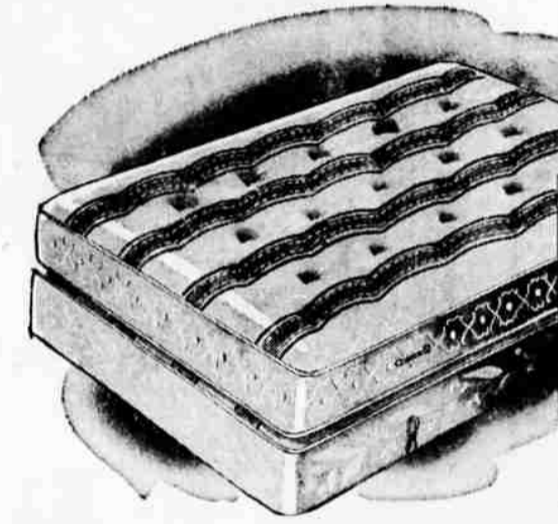

June Parade of Values

TUESDAY FURNITURE SPECIALS

REG. 189.95 2-PC. LIVING ROOM SET BEAUTIFUL NYLON VELOUR COVERS

On Terms: 10% Down, 24 Months to Pay **144.88**

Styled in the modern manner with clean lines and generous proportions. Tempered high carbon steel springs are covered with soft fluffy cotton. Hardwood frame is built for a life time of use. Carved panel fronts finished in dark walnut. Spring filled reversible cushions. See it today!

SAVE \$35!

SPECIAL PURCHASE! \$85 VALUE! MATTRESS, MATCHING BOX SPRING

Terms: \$5.00 Monthly **49.88**

Compare! Extra sleeping comfort and extra savings when you invest in this 252 coil mattress. Flexolator insulation. 35-lbs. of felted cotton. Ventilators, inner-roll edge, button tufted. Durable floral Damask tick. Matching Box Springs. Twin or full size.