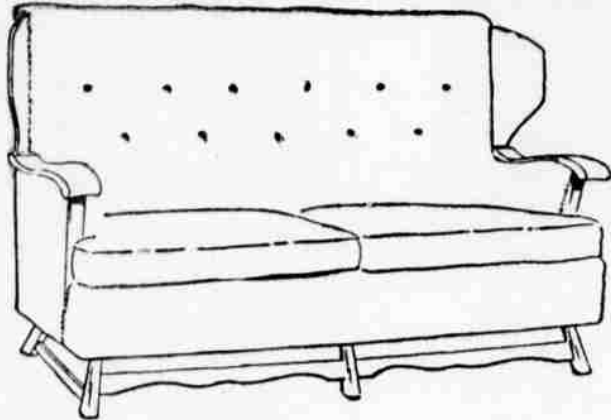

Treasures from the Past to Brighten your Future . . .

Winged Sofa—from 156.00*

Out of the past . . . into your home . . . mellow beautiful Bucks County Provincial furniture. Steeped in the American heritage of warm, hospitable living . . . each solid maple piece a precise replica of its Pennsylvania Dutch ancestor . . . A happy marriage of basic beauty and rugged construction. You'll bask in its heirloom charm . . . its simple, generous lines . . . through years of gracious living.

Dutch Corner Cupboard—95.00

Each piece exclusively designed by BEVELACQUA . . . America's foremost furniture designer

Arm Chair—from 97.50*

Bucks County Provincial

Amish Table Bench—62.75

Coordinated pieces to mix'n match, throughout your home! We haven't space to show you all the additional acres of Bucks County Provincial awaiting your survey at ELFSTROM'S! The group is comprised of some fifty pieces for bedroom, living room, and dining room. . . and ELFSTROM'S puts a hex on high prices by bringing you this highest quality furniture in a low price bracket.

Dutch Cupboard Base—87.00
Hutch Top—77.00

Doylestown Vanity Base—129.00
Spoon Rack Mirror—29.00

Ask about our low
Budget Plan . . .
It's a Convenient One

Fiddleback Cocktail Table—43.50

The "honeyglow finish" has been accompanied by a secret formula. Nobody else has it. It's secret. This finish imparts to each piece a patina of lustre and age in a rich, warm hue, highlighted by subtly blending brown tones and undertones.

Cobbler's Bench Cocktail Table—39.00

Love Seat—from 142.00*

* Base cover

See three complete model rooms — living room, dining room, and bedroom — furnished in Bucks County Provincial, on our first floor.