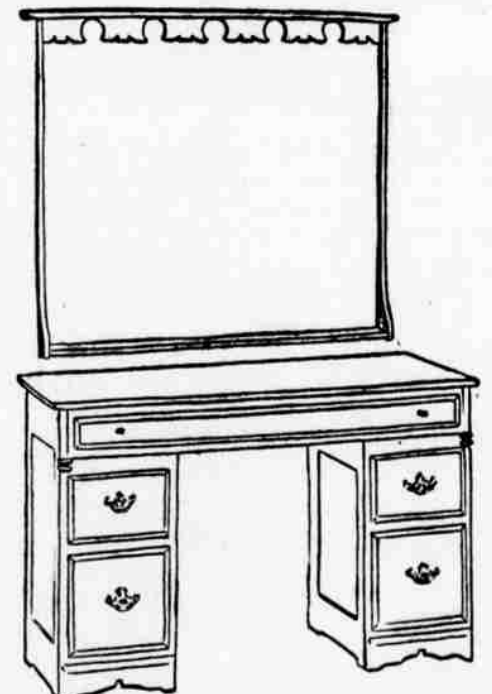

Dutch Corner Cupboard—95.00

Each piece exclusively designed by BEVELACQUA . . . America's foremost furniture designer

Arm Chair—from 97.50*

Bucks County Provincial

Amish Table Bench—62.75

Coordinated pieces to mix'n match, throughout your home! We haven't space to show you all the additional acres of Bucks County Provincial awaiting your survey at ELFSTROM'S! The group is comprised of some fifty pieces for bedroom, living room, and dining room. . . and ELFSTROM'S puts a hex on high prices by bringing you this highest quality furniture in a low price bracket.

Dutch Cupboard Base—87.00
Hutch Top—77.00

Doylestown Vanity Base—129.00
Spoon Rack Mirror—29.00

Ask about our low
Budget Plan . . .
It's a Convenient One

Fiddleback Cocktail Table—43.50

The "honeyglow finish" has been accompanied by a secret formula. Nobody else has it. It's secret. This finish imparts to each piece a patina of lustre and age in a rich, warm hue, highlighted by subtly blending brown tones and undertones.