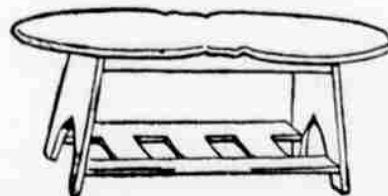

Dutch Corner Cupboard—95.00

Each piece exclusively designed by BEVELACQUA . . . America's foremost furniture designer

Arm Chair—from 97.50*

Bucks County Provincial

Amish Table Bench—62.75

Coordinated pieces to mix'n match, throughout your home! We haven't space to show you all the additional acres of Bucks County Provincial awaiting your survey at ELFSTROM'S! The group is comprised of some fifty pieces for bedroom, living room, and dining room. . . and ELFSTROM'S puts a hex on high prices by bringing you this highest quality furniture in a low price bracket.

Dutch Cupboard Base—87.00
Hutch Top—77.00

Doylestown Vanity Base—129.00
Spoon Rack Mirror—29.00

Ask about our low
Budget Plan . . .
It's a Convenient One

Fiddleback Cocktail Table—43.50

The "honeyglow finish" has been accompanied by a secret formula. Nobody else has it. It's secret. This finish imparts to each piece a patina of lustre and age in a rich, warm hue, highlighted by subtly blending brown tones and undertones.

Cobbler's Bench Cocktail Table—39.00

Love Seat—from 142.00*

* Base cover

See three complete model rooms — living room, dining room, and bedroom — furnished in Bucks County Provincial, on our first floor.