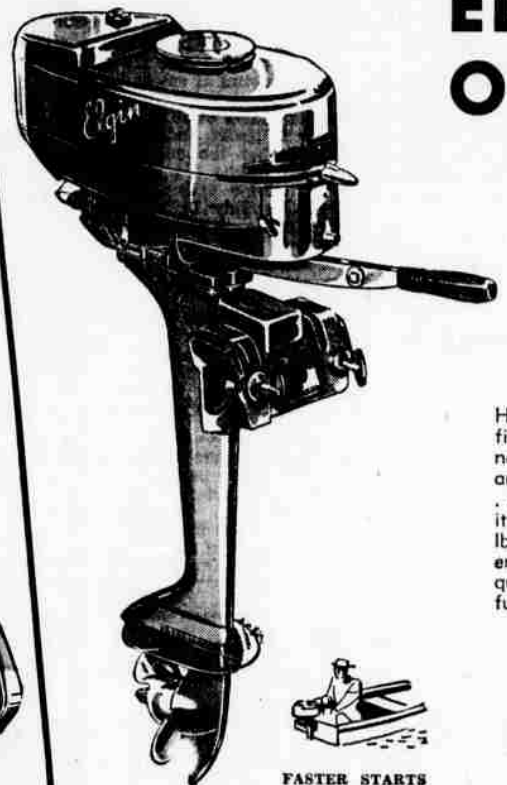

SHOP AT SEARS AND SAVE

GET SET FOR DECORATION DAY

Originally Low Priced at 139.95

SAVE 11.07 during this sale!

ELGIN 6 H.P. OUTBOARD MOTOR

128⁸⁸
Easy Terms

Here's something special! A powerful alternate firing Elgin 6 H.P. twin — consistently engineered for greater performance — at Sears amazing savings! Runs at slow trolling speeds . . . revs quickly to 16 MPH! Amazingly flexible, it combines quiet operation with a light 37-lbs. Shurflo waterpump won't clog — keeps engine cool . . . Super-Mark Magneto gives quick starts, smoothness at any speed! 9-pint fuel capacity. OBC rated at 4000 RPM.