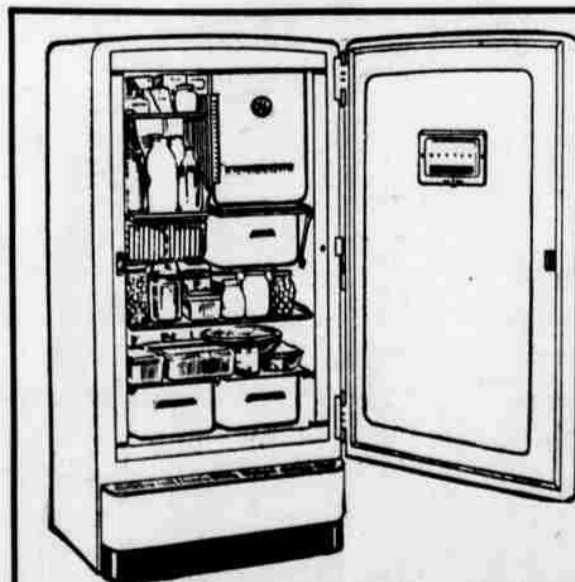

DELUXE 10 CU. FT. MODEL - 349.75
34.97 DOWN   14.70 PER MO

DELUXE 8 CU. FT. MODEL

You'll Bless These Features . . . Every Single Day!

- HOLDS MORE FOOD—1/3 more food storage space in same floor space.
- AMPLE FROZEN FOOD COMPARTMENT—Holds 24 packages of frozen food plus four ice trays.
- BUTTER CONDITIONER IN DOOR—Keeps butter at just right spreading temperature.
- BIG MEAT DRAWER—Full six inches deep, will hold a standing roast. Keeps all meats in best condition.

Now ONLY 31975

31.97 DOWN — 13.44 PER MONTH

STANDARD 10 CU. FT. MODEL -- 309.75
30.97 DOWN   13.02 PER MO

R. L. Elfstrom Co.
340 COLLEGE ST.   PHONE 2-2493