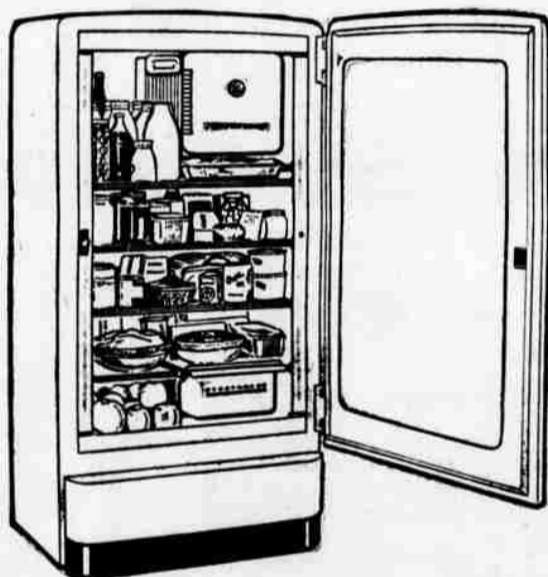

### Apartment Size Model

**4 CUBIC FEET  
FITS RIGHT UNDER  
A COUNTER**

It's perfect for small apartments, private offices, rumpus rooms, summer cottages. Designed to be completely built in.

- ★ Single Knob Temperature Control
- ★ 5.7 Feet of Shelf Area
- ★ Stainless Steel Freezer
- ★ Two Ice Trays plus Glass Chiller Tray
- ★ G-E Sealed-In Refrigerating System

### G-E's Lowest Priced 8 cu. ft. Model

- EIGHT CU. FT. OF STORE SPACE in the same floor space formerly occupied by 6 cu. ft. refrigerators.
- LARGE STAINLESS STEEL FREEZER
- 5 1/2-INCH DEEP HUMIDIFIER, and garden fresh.

**Now Only 22975**

22.97 DOWN — 9.66 PER MO.

**MAJOR CONVENIENCES  
AT BUDGET PRICES**

- Frozen Food Compartment holds 24 lbs. 4 ice trays
- 5-Inch Deep Meat Drawer
- Stainless Steel Shelves
- 6-Inch Deep Fruit Drawer