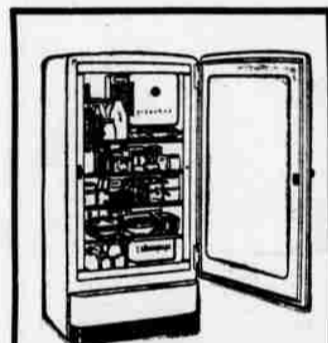

### Apartment Size Model

**4 CUBIC FEET  
FITS RIGHT UNDER  
A COUNTER**

It's perfect for small apartments, private offices, rumpus rooms, summer cottages. Designed to be completely built in.

- ★ Single Knob Temperature Control
- ★ 5.7 Feet of Shelf Area
- ★ Stainless Steel Freezer
- ★ Two Ice Trays plus Glass Chiller Tray
- ★ G-E Sealed-In Refrigerating System

### G-E's Lowest Priced 8 cu. ft. Model

- EIGHT CU. FT. OF STORE SPACE in the same floor space formerly occupied by 6 cu. ft. refrigerators.
- LARGE STAINLESS STEEL FREEZER
- 5 1/2-INCH DEEP HUMIDIFIER, and garden fresh.

**Now Only 22975**

22.97 DOWN — 9.66 PER MO.

**MAJOR CONVENIENCES  
AT BUDGET PRICES**

- Frozen Food Compartment holds 24 lbs. 4 ice trays
- 5-Inch Deep Meat Drawer
- Stainless Steel Shelves
- 6-Inch Deep Fruit Drawer