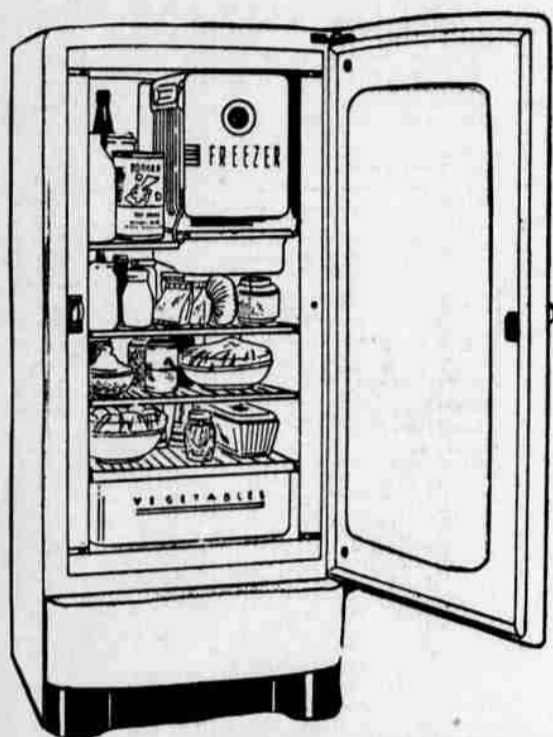

## PRICES SLASHED ON 1949 REFRIGERATORS

**JUST THINK!**  
A brand New 6 Cu. Ft.  
**SPACE MAKER REFRIGERATOR**  
**NOW ONLY**

# 18975

18.97 DOWN . . . 7.98 PER MO.

- 50% MORE SPACE than older models occupying the same floor space. Ideal for small kitchens!
- LOTS OF BOTTLE STORAGE space—for tall bottles too.
- ROOMY FROZEN COMPARTMENT — fast ice freezing! Big vegetable and meat drawers.