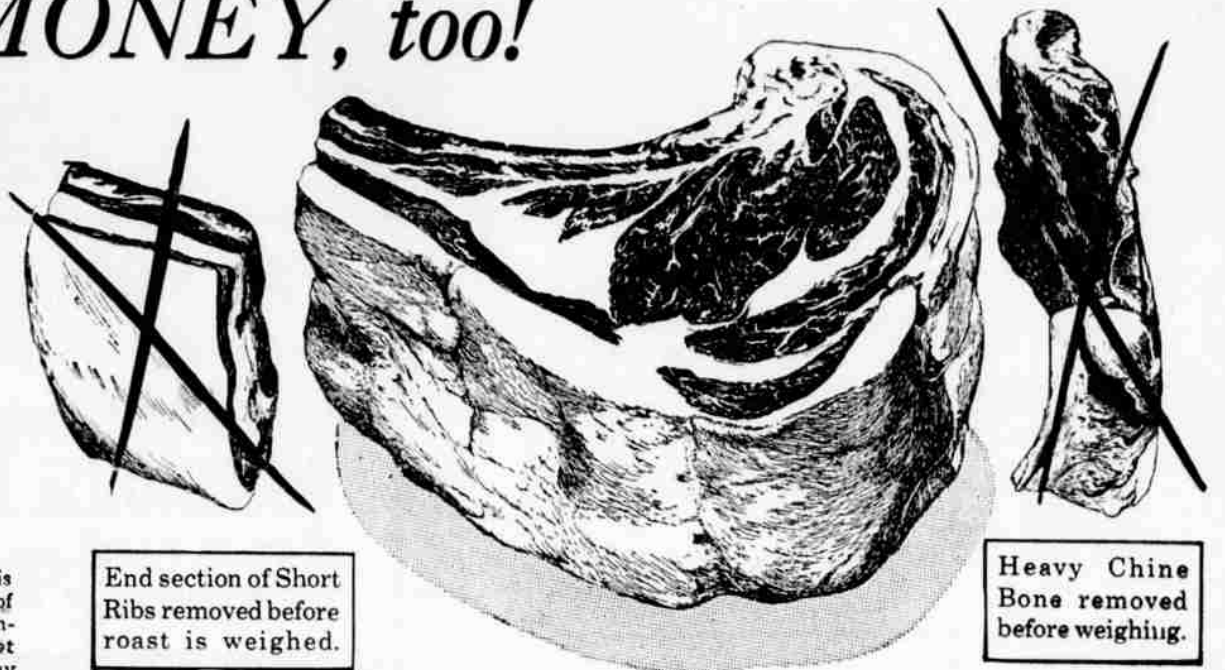

Among projects proposed for the first stage of the plan are: Hells Canyon project, Idaho-Oregon; Canby project, Oregon; Crooked River project, Oregon; Bully Creek extension, Vale project, Oregon; west unit, Dalles project, Oregon; Grand Coulee dam flood control modifications, Washington.

Food Prices Drop 2 Cents on Index

New York, May 19 (AP) — Wholesale food prices declined two cents today to $5.66 on the Dun and Bradstreet index, equalling the 28-month low reached last Feb. 8.

At $5.66 for the week ended May 17, the index compares with $5.68 a week ago and $6.91 a year ago. Since the corresponding period in 1948, the index has dipped 18 percent, the agency pointed out.

The all-time high was $7.36, reached July 13 last year and the all-time low $4.99, on Jan. 31, 1933.

The index is the total of the price per pound for 31 foods in general use.

Lilies Bloom Early

Unionvale — Outdoor calla lilies are blooming in this district. This is much earlier than usual, despite the cool backward spring.

Do FALSE TEETH

SINUS CATARRH SUFFERERS

Piles Hurt Like Sin! But Now I Grin

MANY NEVER SUSPECT CAUSE OF BACKACHES

Use Organic Fertilizer The Right Way to Rebuild Soil

Free of Weed Seeds Odorless
6 SACKS $5.00
Bulk—1 ton $10.00
2 tons 17.50

Free delivery anywhere in Salem Area

Phone 3-8127
After 5 P.M. Phone 24397

Eat a Tempting, Juicy "Oven Roast" (STANDING RIB ROAST) — and SAVE MONEY, too!

AT SAFEWAY

Special this week
Only **55¢** LB.

Standing Rib Roast—the King of Oven Roasts—at a price like this means a terrific drop in the cost of good eating for thousands of Safeway customers. Better yet . . . these are trimmed-before-weighing Rib Roasts which in itself means you get more good eating meat for your money. The illustration at right shows you how Safeway trims rib roast before it is displayed for sale. Result: you pay only for portion that will eat just right . . . not for excess bone, waste and fat. Safeway regularly trims its meat this money-saving way—each cut according to its own special requirements. Best of all—these are Safeway Guaranteed Rib Roasts—cut from top grades of beef. Be sure to speak for yours early! Lower prices! Waste-free trimming! Top grades in quality! Get yours today!

YOU SEE HERE HOW A SAFEWAY RIB ROAST IS TRIMMED BEFORE IT IS OFFERED TO YOU!

Meat Prices Effective Friday and Saturday

—This Week's Grocery Values—

Pork & Beans VAN CAMP'S A delicious meal in a hurry! No. 2 Can **15¢**

PREM LUNCHEON MEAT, 12 oz. 39¢	SARDINES Star Boat — Oval tin 19¢
SPAGHETTI Franco-American 2 cans 25¢	SOUP MIX Betty Crocker 3 Pkts. 32¢
NIBLETS Whole-Kernel corn 12-oz. can 19¢	PAPER NAPKINS Zee or Silk Pkg. (100) 10¢
DEVILED HAM Libby—Tasty Spread ¼ can 15¢	CHEERIOS Crispy cereal 7-oz. Pkg. 15¢
Chicken FRICASSEE Lynden—Heat 'n eat 29-oz. 89¢	RICE KRISPIES Kellogg new large size pkg. 19¢
GERBER'S BABY FOOD 3 cans 23¢	RITZ CRACKERS Lb. 27¢
BEST FOODS MAYONNAISE, pt. 43¢	VELVEETA CHEESE 2 lbs. 79¢
CASCADE SALAD DRESSING, pt. 29¢	SUPERB SOAP POWDER 1 lb. pkg. 24¢
NALLEY'S TANG, qt. 53¢	PAR WASHING POWDER, 1 lb. pkg. 24¢
HEINZ KETCHUP, bottle 25¢	PLAYFAIR DOG FOOD 3 cans 25¢
JELLO 4 pkgs. 25¢	Airway Coffee, 2 lb. pkg. 79¢
SPERRY PAN-CAKE FLOUR 10 lbs. $1.09	Nob Hill Coffee, 2 lb. pkg. 89¢
	Edwards Coffee, 1 lb. tin 51¢

Cake Mix Betty Crocker Devil Food or Swansdown Instant Pkg. **33¢**

JELL-WELL Delightful dessert 4 pkgs. 23¢	MAYONNAISE Nu-Made—Fresh Pint Jar 43¢
JIFFY-LOU Tasty puddings 4 pkgs. 27¢	CERTO Liquid Pectin 8-oz. bottle 22¢
TEN-B-LOW Ice cream mix 10-oz. Can 37¢	MCP Pectin Powdered—sure-fire results Pkt. 12¢
"BUTTER" CRACKER Tea Timers 1-lb. Pkg. 29¢	Peanut Butter Peter Pan—energy spread 12-oz. Jar 35¢
SUNNYBANK Sweet, fresh margarine Lb. 29¢	PEANUT BUTTER Beverly—1-lb. 37¢ 2-lb. 69¢
PEANUT BRITTLE Blu-Hill 12-oz. Pkg. 19¢	
CHERUB MILK Evaporated Tall Can 11¢	

Cheese Food Breeze—Excellent for 2-lb. toasted sandwiches Loaf **77¢**

Kitchen Craft Flour.....10-lb. Sack 85¢
Albers White Corn Meal.....2½-lb. 25¢
Long Grain Rice, Showboat.....3-lb. 59¢

— OTHER SAFEWAY GUARANTEED MEAT VALUES —

BEEF RIB BOIL	lb.	19¢
PURE PORK SAUSAGE	lb.	49¢
PORK LOIN ROAST Loin and Rib end	lb.	53¢
PORK LOIN CHOPS Center cut	lb.	59¢
PORK SHOULDER ROASTS	lb.	45¢
GROUND BEEF	lb.	39¢
PORK LIVER Sweet and tender	lb.	29¢
SMOKED HAMS Half or Whole	lb.	55¢

Wieners or Bologna Absolutely fresh. A delight to eat! **lb. 45¢**

Fryer Chickens Waste-free PAN READY **lb. 65¢**

Whole Crabs Ready to shell and eat! **lb. 29¢**