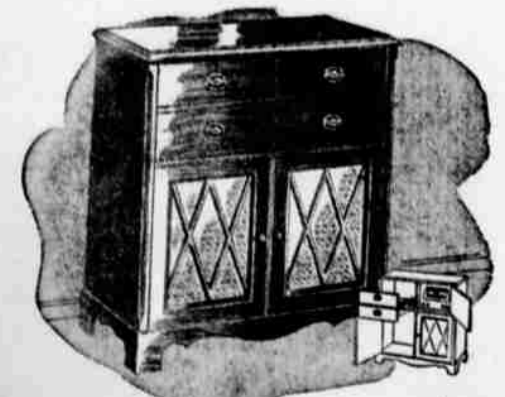

sedan **13<sup>88</sup>**

High in quality! Low in price! Smooth soil and fade-resistant fiber in colorful plaid patterns. Contrasting leatherette and cloth trim. Tailored with elastic inserts. Fits most car makes! Buy today at Wards low sale prices! ● Best Quality Seat Covers, Coupes.....6.66

**184.95 18th CENTURY FM COMBINATION**

Masterful performance! Quality built to bring you lasting listening pleasure. Static-free FM plus AM. Big 12-in. speaker. Mahogany veneers. **159<sup>95</sup>** On terms, 10% Down, Balance Monthly