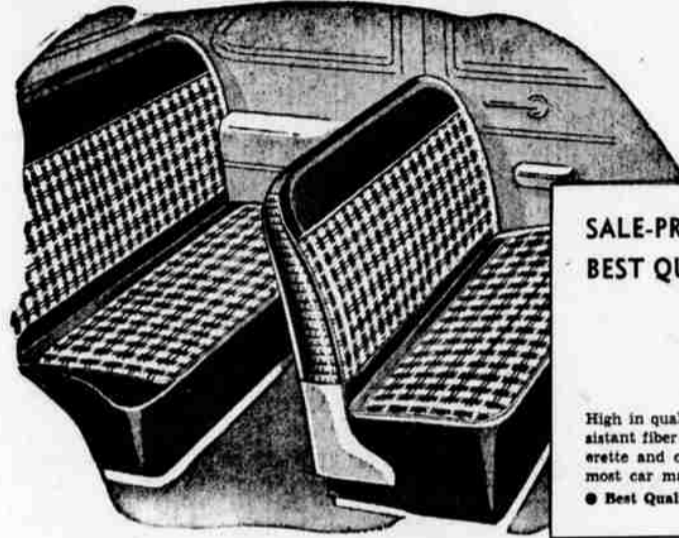

SPORT KING SILK CASTING LINE 50-Yd. Spool 96c

Black, waterproofed silk casting line, medium hard braided. Will not flatten or waterlog.

REGULAR 45c SPARK PLUGS 33c ea.

Save, buy a set! Riverside plugs — pay for themselves in gas savings! Made to last longer without adjustment!

COMB. OFFER! GARDEX & CLOTH 68c

Gardez cleans, polishes in one operation! Leaves protective finish! 8 yd. absorbent knit cloth.

6.89 CAR TOP CARRIER 5⁹⁴

Clamps and big suction cups anchor carrier securely! Hauls lumber, ladders, or boats!

SALE! REG. 1.89 DOOR EDGE MIRROR 95c

Eliminate "blind" spot at rear of car! Large mirror! Chrome plated! Fits right or left side.

CHAMOIS SKINS SALE-PRICED! 15x20" 94c

Free of stitches and hard spots! Ideal for washing car, windows, many uses around home!

REG. 1.10 SOFTBALL BAT REDUCED! Taped Grip 99c

Official ash bat with black ebony finish, silver stamping. ● Reg. 1.18 18 in. Softball...97c

REGULAR 79c WHITE T-SHIRTS Men's Sizes 66c

Absorbent combed cotton shirt for all-around wear. Quarter sleeves, in Sporting Goods Dept.

REG. 1.89 "AIR CUSHION" BIKE TIRE 26x2.125" 1⁶⁷

Riverside Balloon bike tire, 2-ply cord protects against leaks. ● Reg. 1.10 Inner Tube.....96c

REG. 53c LONG RIFLE CARTRIDGES Box of 50 48c

Wards hard-hitting cartridges for small game, target shooting. ● Reg. 31c .22 Cal. Shorts...28c

SALE-PRICED! WARDS REG. 15.45 BEST QUALITY FIBER SEAT COVERS

sedan **13⁸⁸**

High in quality! Low in price! Smooth soil and fade-resistant fiber in colorful plaid patterns. Contrasting leatherette and cloth trim. Tailored with elastic inserts. Fits most car makes! Buy today at Wards low sale prices! ● Best Quality Seat Covers, Coupes.....6.66