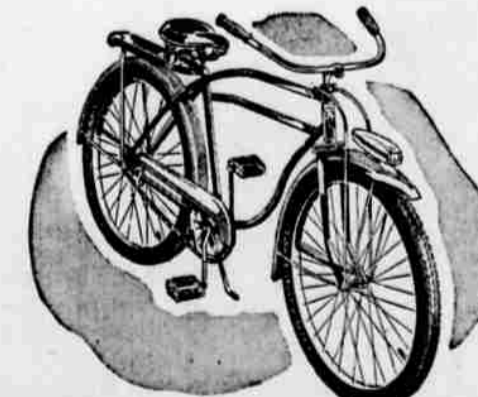

REG. 49.95 EQUIPPED HAWTHORNE BIKE

It's a smooth-riding beauty with smooth Hawthorne styling! Gleaming baked-on enamel, chrome trim, Airline headlight, rear carrier, Riverside "Air-Cushion" tires! **41⁸⁸** Boy's or Girl's Model