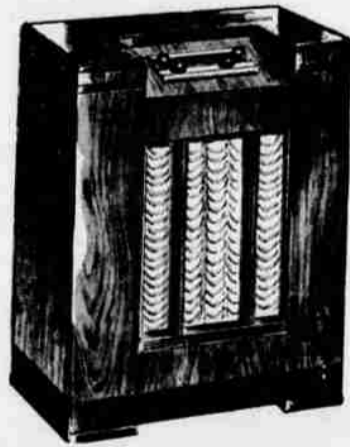

Silvertone Console At a Budget Price

Perfect In Your Home **39⁹⁵**

Just what you've wanted in a low-boy console radiol! Styled exclusively for Silvertone with variable tone control giving you the tone you like best and automatic volume control to limit station fading. Has connection to attach record player. See this beauty today!