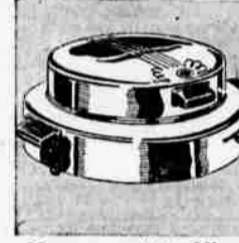

Kenmore Waffle
Automatic, Dial Control
Reg. 10.95
Now **8.95**
Have delicious waffles—quickly—using this chrome-plated Kenmore waffle. Dial control for light, medium, dark.