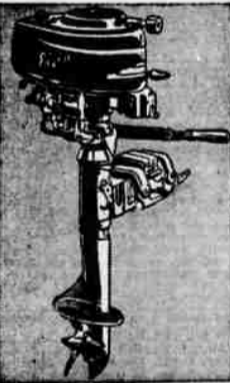

Outboard Motor Weighs 39 lbs.

Dependable 3 1/2 H.P. Motor
Reg. 123.95
Now **99.00**

If you've been looking for a sturdy outboard, this twin cylinder motor is your buy! Combines smooth operation, rugged dependability at low cost. Speeds from low troll to 10 MPH. 6 1/2-pt. fuel capacity, for 1 1/2 hours at top speed.