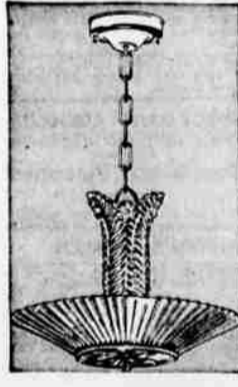

Frosted Glass Drop Fixture

At Sears Thrifty Price!
Reg. 15.95
Now **8.95**

Beautiful, soft light in your living or dining room. Lovely 5-light drop fixture in satin crystal color finish. Frosted effect glass shade and gracious clear glass column are ideal in period or modern settings. 33 inches long.