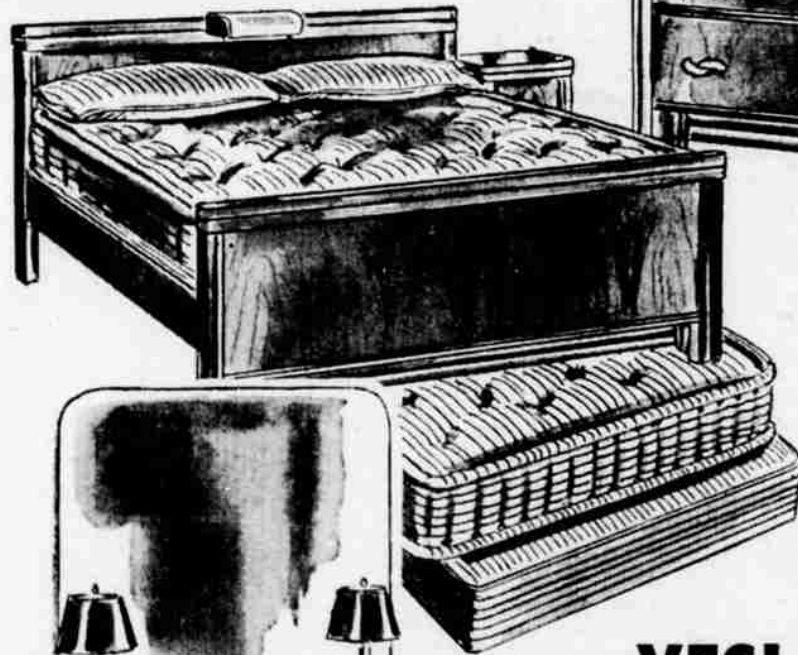

2 PRS For 3⁹⁸ Complete

BEDROOM

Naturally you'll want a pair of ruffled pricillas. We have them with generous 6-inch ruffles and headings—Wat-a-Set finish.

4⁶⁵ a PR.

WALLPAPER FOR 3 ROOMS

AS LOW AS 10⁰⁰

Good quality washable patterns, too—and \$10 includes the ceiling. Good selections are available. Even lower prices in non-washables.

INTERIOR
DECORATOR
SERVICE
is yours at
NO EXTRA
CHARGE

8 PC. DINETTE GROUP

- EXTENSION TABLE with plastic protected top. Fine birch finish and chrome legs. Table will extend to 53 inches.
- 4 MATCHING CHROME CHAIRS. Choice of colors in plastic upholstered seats.
- GENERAL ELECTRIC EXPAN-DOR TOASTER in gleaming chrome finish.
- LARGE SIZE GENERAL ELECTRIC WAFFLE IRON.
- 6 CUP COREY COFFEE MAKER—complete with measuring cup and ivory plastic stand.