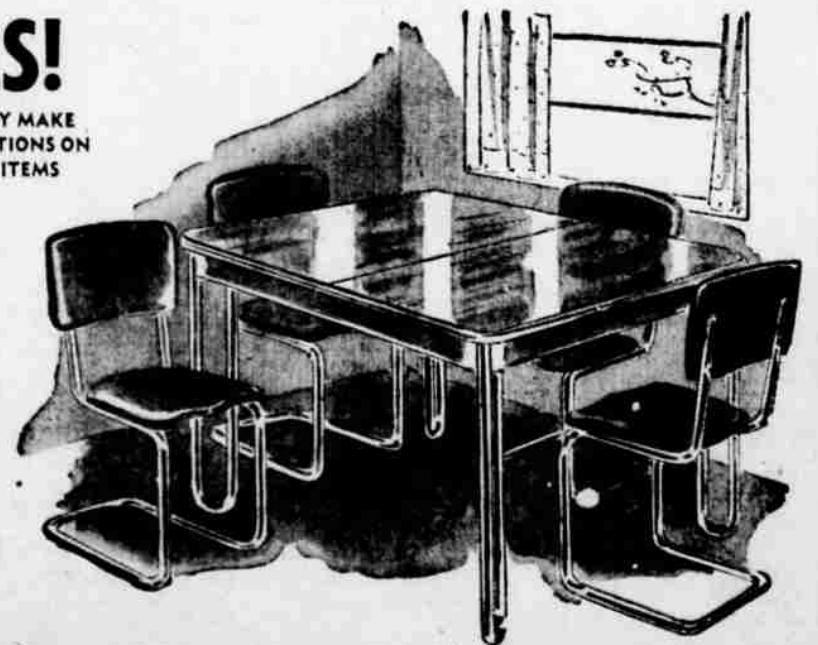

INTERIOR
DECORATOR
SERVICE
is yours at
NO EXTRA
CHARGE

8 PC. DINETTE GROUP

- EXTENSION TABLE with plastic protected top. Fine birch finish and chrome legs. Table will extend to 53 inches.
- 4 MATCHING CHROME CHAIRS. Choice of colors in plastic upholstered seats.
- GENERAL ELECTRIC EXPAN-DOR TOASTER in gleaming chrome finish.
- LARGE SIZE GENERAL ELECTRIC WAFFLE IRON.
- 6 CUP COREY COFFEE MAKER—complete with measuring cup and ivory plastic stand.