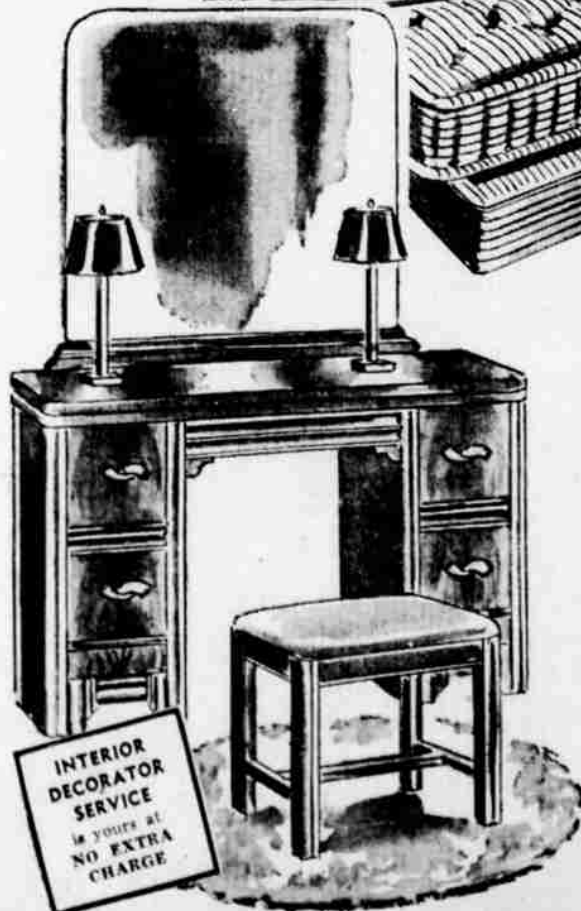

INTERIOR
DECORATOR
SERVICE
is yours at
NO EXTRA
CHARGE

8 PC. DINETTE GROUP

- EXTENSION TABLE with plastic protected top. Fine birch finish and chrome legs. Table will extend to 53 inches.
- 4 MATCHING CHROME CHAIRS. Choice of colors in plastic upholstered seats.
- GENERAL ELECTRIC EXPAN-DOR TOASTER in gleaming chrome finish.
- LARGE SIZE GENERAL ELECTRIC WAFFLE IRON.
- 6 CUP COREY COFFEE MAKER—complete with measuring cup and ivory plastic stand.