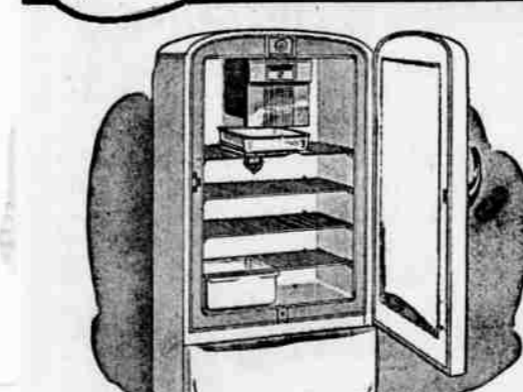

WAS 224.95—7.5 CU. FT. DELUXE M-W!
Compare M-W's features and low price! Frozen food storage; Food Freezer for meats; Porcelain Food Freshener; famous Now Only 18% Down! M-W Sealed Unit.
199.88
24 Months to Pay

REG. 79c HEAVY WARDOLEUM
6 and 9 ft.—sq. yd. **66c**
Big savings on heavy printed enamel floor covering! Bright new tiles, marbles, and florals!

7.95 AUTOMATIC IRON REDUCED!
Cord; pilot light! **5.44**
Carefully built, priced extra-low! Dial-the-fabric heat control. Easy-to-handle 4 lbs. AC only!

26.95 ELECTRIC MIXER
Ask About Terms **21.88**
High quality mixer at low cost! 11 whip, beate, mixer; has 2 bowls, juicer and recipe book.

WARD WEEK SPECIALS
Check them all

REG. 41.95 HAWTHORNE BICYCLE
Boys', Girls' Models **36.88**
A champ among bikes! Equipped with kick stand, chain guard, big "Air-Cushion" balloon tires!

SPORT KING MODEL 33 FLY ROD
Three-Piece Rod **7.88**
Tonkin cane bamboo rod with extra tip; nickel plated ferrules 6" cork grip, screw-locking reel seat.

SALE! 15.45 SEAT COVERS!
Sedans **13.88**
Wards best quality! Choice of colors: Green, Maroon, Blue!
• Cps. 6.68 • Fr. Seats 7.88

SALE! ALUMINUM WALL TILE!
Colorful, rustproof **39c** sq. ft.
Enjoy easy-to-clean, sparkling bright walls for years. Won't chip or crack. Choice of colors.

SAVE! REGULAR 1.38 GLOSS ENAMEL
Quart **1.14**
High gloss finish that's really washable! For bathroom or kitchen. • Reg. 4.39 Gal. • 3.99

PRICE CUT ON REG. 8.95 FAUCET!
Swing spout style **7.78**
Highly polished chrome-plated brass, with foam-flo aerator. Makes more suds from less soap.

7.89 FLUORESCENT LIGHT!
6.94
Adapter-type fixture plugs in to your present 4-inch holder. Two 20-watt tubes are included.

14-IN. JACK PLANE
REGULAR 6.60 **5.38**
2-inch cutter
Crucible steel cutter, slides, bottom, milled square. Adjusts laterally and for depth of cut.

DON'T MISS THIS SAW SALE!
2.68
Taper ground, 26-inch blade with a hardwood handle. You'll have to see this saw to appreciate it!

8-INCH BENCH SAW
REG. 50.75 **44.88**
Heavy-duty model
Table tilts 45°. Depth of cut: 2 1/2". Blade raises & lowers. Complete with table extension.

1/3-HP MOTOR SALE!
REG. 12.45 **10.44**
Split phase model
Steel hobbed sleeve bearings 1/2x1 1/2" shaft. Steel frame. 1725 RPM. 115V. 60 cycle AC.