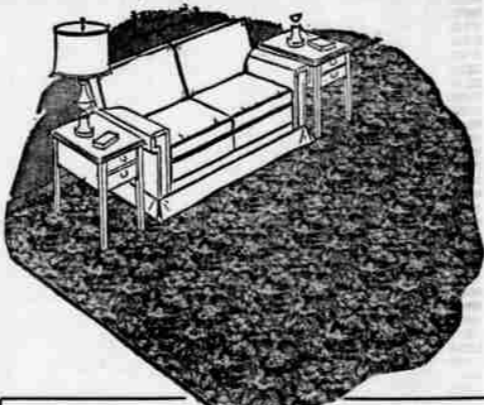

49.95 FLORCREST 9x12 RUGS REDUCED
Buy NOW and SAVE DOLLARS on all-wool pile axminster! 100% wool-pile, woven from imported 3-ply yarns! New floral, woodtone.
39.88
On Terms: 39¢ Down, Balance Monthly

REG. 1.49 AQUA-CEL CELANESE PANEL
Now Cut-Price! **1.00**
Eggshell color to blend well with any room. Neatly tailored and hemmed. Size 41" by 81" long.

REG. 36.95 3-WAY PORTABLE
Batts Extra **31.88**
Just open lid of Airline's smart maroon portable! Plays instantly on AC/DC/battery! A top buy!

REG. 19.95 MODERN TABLE RADIO
Ask about terms **17.88**
Smart appearing... top performing! Airline's sweet-toned table radio with circular dial. Brown.

REG. 59.95 CHROME DINETTE SET
6 Pieces **49.88**
25-40" table extends to 45-40". Side retractor. Resists staining and heat. "S-type" padded chairs.

REG. 10.45 WARDOLEUM 9x12 RUGS
Heavyweight **8.44**
Save now! Heavy printed enamel felt base rug! Choose colors! Tiles, marble and floral!

REG. 5.49 ALL-METAL LAWN CHAIR
Exceptional Value! **4.48**
Shaped spot and back. Heavy tubular steel frame. Weather-resistant baked-on enamel finish.

WARD WEEK
PACKS 'EM IN

SALE! BRENT ALL-WOOL WORSTED SUITS
34.88
298 careful tailoring details and selected virgin wool worsteds make Brent your best suit buy. Brents to fit any man. See yourself in one of the many new Spring Brents today. Save now, at this low Ward Week price!

REG. $1 RAYON TIES FULL SIZED
Wrinkle-resistant! **78c**
Save! Buy your new ties now! These man-sized ones tie into full knots, stay wrinkle-free.

MEN'S 2.49 BROAD-CLOTH SHIRTS
Fused Tacoma Collar! **1.88**
Stock up! Save! Quality Brents in whites, stripes, new pastels. Full-cut, sanforized. Reg. sizes.

WARD WEEK SPECIALS