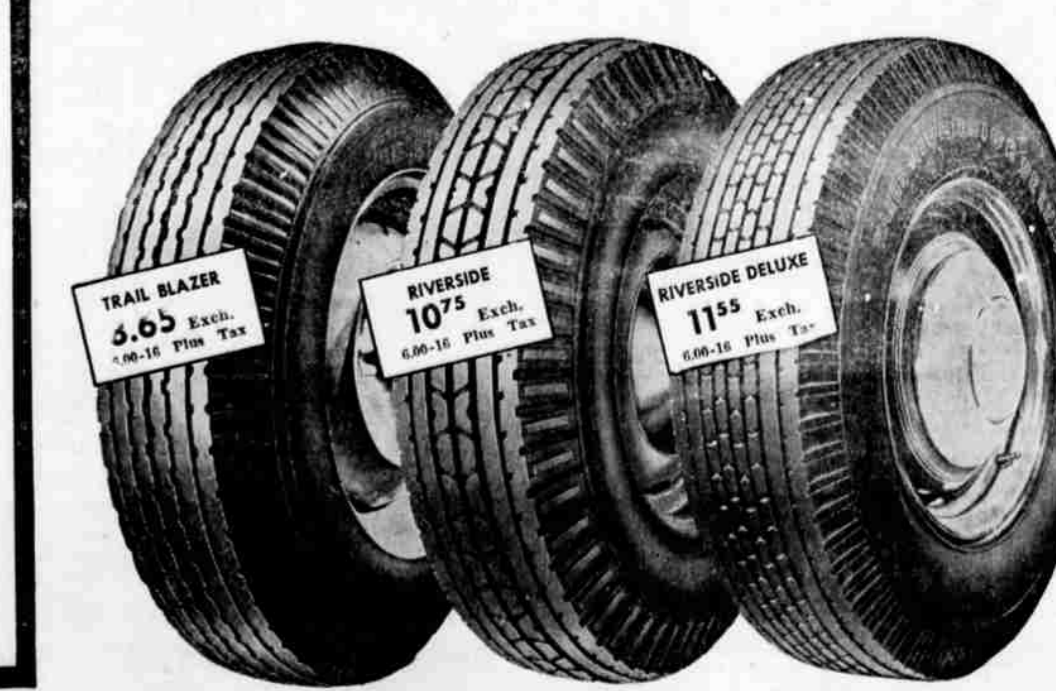

SHOP WARDS 'TIL 9 EVERY FRIDAY NIGHT

• MAIN STORE
• FARM STORE
• NEW TIRE STORE

WARD WEEK... WHEN ALL AMERICA SHOPS AND SAVES, WARD WEEK... WHEN ALL AMERICA SHOPS AND SAVES!

USE WARDS MONTHLY PAYMENT PLAN... TAKE ADVANTAGE OF THESE WARD WEEK CUT-PRICES

USE WARDS MONTHLY PAYMENT PLAN... TAKE ADVANTAGE OF THESE WARD WEEK CUT-PRICES