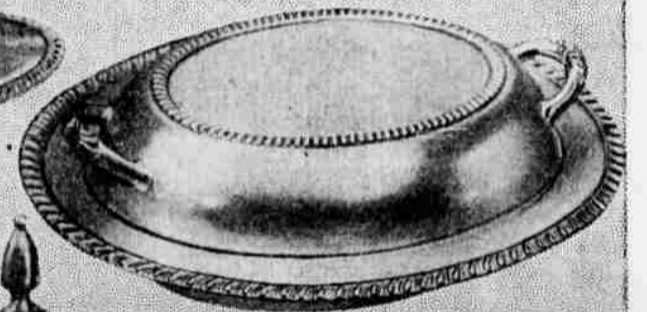

995
EACH
PLUS FED. TAX

For Limited Time Only

- MAGNIFICENT FULL-SIZE MATCHED PIECES
- EXTRA HEAVY SILVER-PLATE ON HEAVY COPPER BASE
- HAND APPLIED MATCHED GADROON BORDERS
- INSULATED BORDERS FOUND USUALLY ONLY ON HIGHEST PRICED COFFEE POTS
- DOUBLY GUARANTEED BY MAKER AND BY BROWN'S
- ALL PIECES IN OPEN STOCK

Choose Single Piece or
Make Up a Complete Set

PAY ONLY 50c DOWN 50c Weekly
Per Piece ON BROWN'S Easy Credit Terms
No Interest or Extra Charge for Credit

A. WELL & TREE PLATTER, 16" Cold Meat Platter (Not illus.)

B. GRAVY BOAT & TRAY

C. DOUBLE VEGETABLE DISH

D. 2-QT. WATER PITCHER

F. RELISH DISH, 13" diam.; glass liner

E. FRUIT BOWL, 10 1/2" diam.

G. COVERED CHEESE & CRACKER DISH 12" diam., glass liner

H. Coffee Pot, insulated handles, 8 cup capacity
I. Sugar and Creamer, gold lined
J. Oval Serving Tray, 16 in. long
K. 4-PC. COFFEE SERVICE.