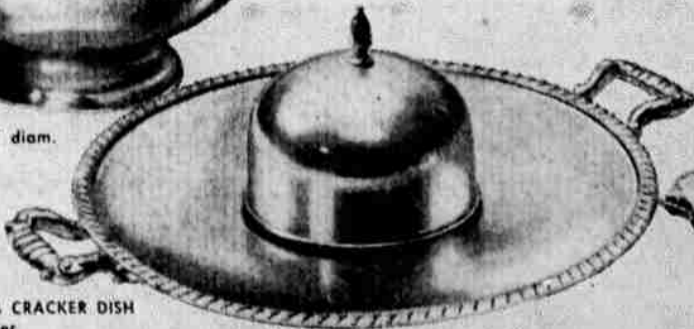

B. GRAVY BOAT & TRAY

C. DOUBLE VEGETABLE DISH

D. 2-QT. WATER PITCHER

F. RELISH DISH, 13" diam.; glass liner

E. FRUIT BOWL, 10 1/2" diam.

G. COVERED CHEESE & CRACKER DISH 12" diam., glass liner

H. Coffee Pot, insulated handles, 8 cup capacity
I. Sugar and Creamer, gold lined
J. Oval Serving Tray, 16 in. long
K. 4-PC. COFFEE SERVICE.