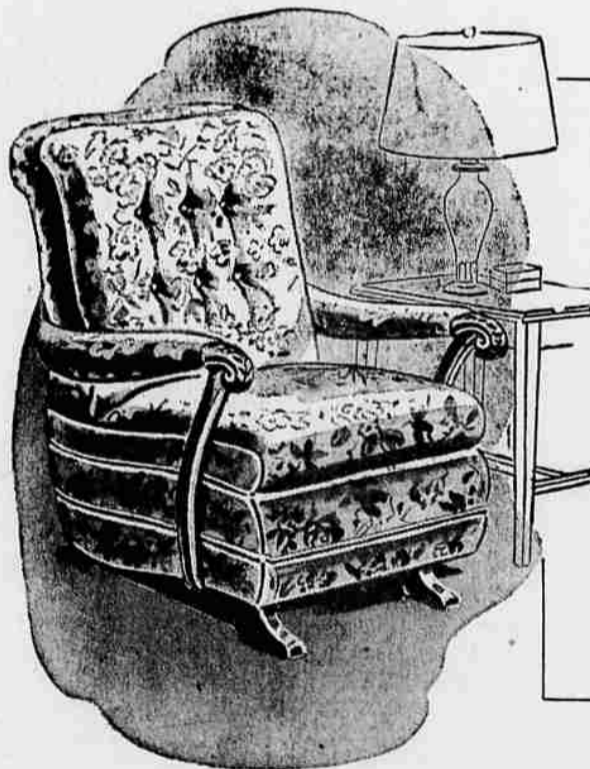

REGULAR 53.55 PLATFORM ROCKER

37⁸⁸

On Terms: $5 a Month, after Down Payment

Something new in living room comfort with smooth, easy back and forth gliding action! Coil-spring seat on a No-Sag base, form-fit back for extra ease. And its dark Mahogany finished frame and durable floral cotton tapestry covers will flatter your home!

GRAY ENAMELED ROASTER

1⁴⁷ Reg. 1.89

Holds up to 15-lb. fowl, or 20-lb. roast! Seamless and non-porous heavy steel base!

WHITE PORCELAIN BRACKET

2³⁷

Sale! Use over bathroom, kitchen sink! Hand-blown glass shade. Has pull-chain.

SALE! RIVERSIDE PLUGS

29^c ea. Reg. 45c

None finer at any price! Engineered to give positive spark, to last longer!

QUAKER CURTAIN STRETCHER

7⁴⁹ Self-squaring

Adjustable 1 1/4" wood frame. Easy-to-read markings; rustproof ball-point pins.

SALE! WARDS HAND SAW

2⁴⁷

Plastic handle shaped to fit your hand! Taper-ground, 26", 8-point blade.

REG. 1.79 WALL BRUSH

1⁵⁷

4 in. Durable bristles set firmly in rubber. Metal ferrule, balanced handle. Sale!

CAROL BRENT SLIPON A TOP QUALITY AT 2⁷⁵

Compare with any $5 sweater! Pure wool, better fit, many colors. 34-40.

MEN'S WORK SHOES 3⁴⁷

For all kinds of jobs, indoors and out. Soft, black elk-tanned leather. Double leather soles. 6-12.

WARDS RAYON CREPE PETAL-DOWN PRINTS, yd. 89^c

Our most popular print fabric now in 1947's new patterns and colors. 39-in.

REG. 59.95 SHOWER CABINET 47⁸⁸

Sturdy panel cabinet is water-resistant; non-resonant. Has steel receptor. Complete with fittings.

REG. 16.95 DINNER SERVICE FOR EIGHT 14⁸⁸

Ivory-white semi-porcelain. Charming center floral design; gold-color border

ASK ABOUT WARDS MONTHLY PAYMENT PLAN