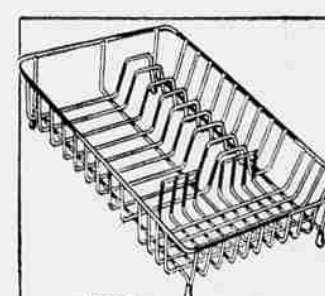

SALE! DISH DRAINER 158
Reduced from 1.79 Rubberized wire, to save dishes from chipping and clattering. Red color.