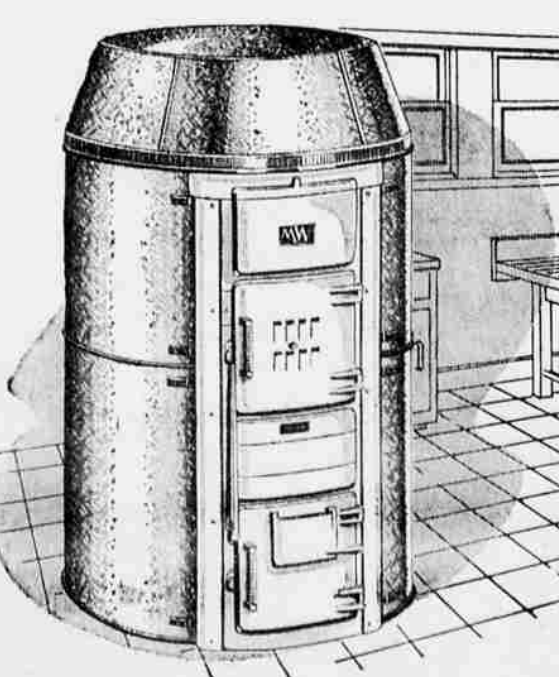

**ALL-STEEL FURNACES
NOW CUT-PRICED!**

22-inch **126⁹⁵** Buy now—Pay Nothing Till November!

Yes, now's the time to buy your new furnace... at Wards low price! It's built solidly... to give years of trouble-free service. Thick firepot lining retains heat... protects steel. Gives quick, clean heat. • 20-in. 105.00 • 24-in. 145.00 • 27-in. 159.95