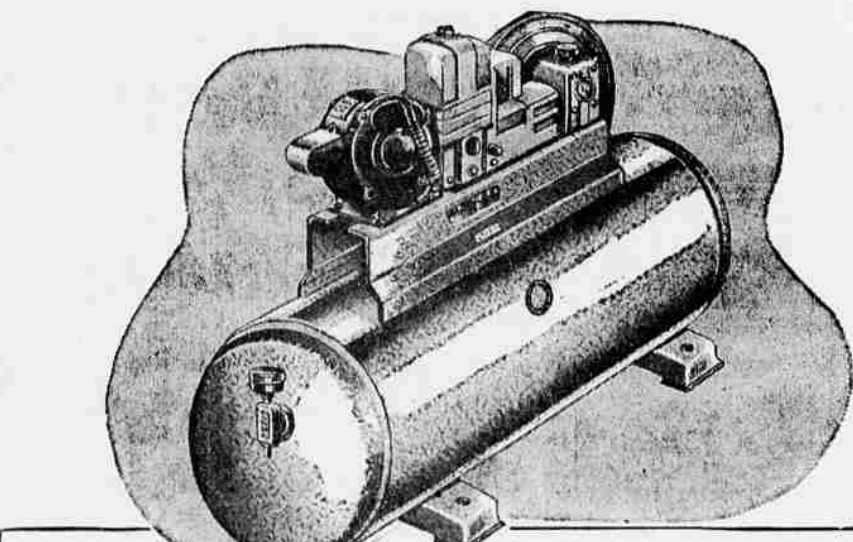

AUTOMATIC WATER SYSTEM NOW REDUCED! 86⁸⁸

Wards heavy-duty AUTOMATIC electric pump is built to give the average farm family plenty of water—350 gallons per hour! Runs smoothly, quietly with Timken roller bearings and valve silencers. Economical—uses only ¼-H.P. motor. See it at Wards now!