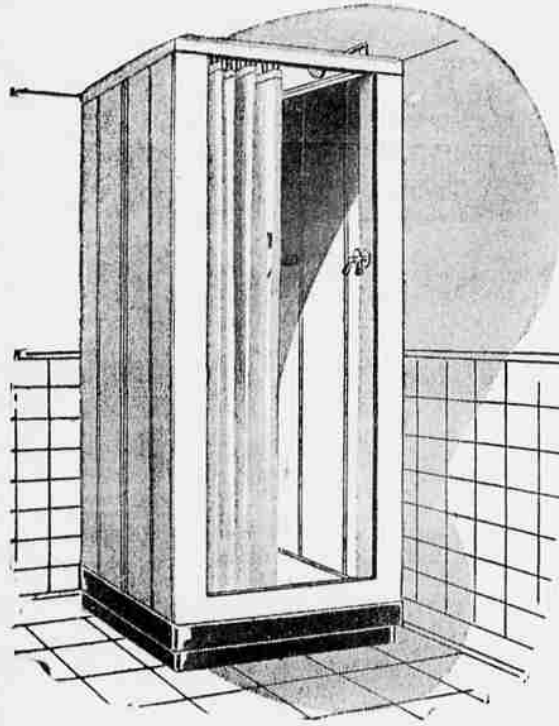

# Montgomery Ward

Now! Follow the Crowds to Wards  
Greatest Sale of all the Year!

**SHOWER CABINET  
NOW REDUCED!**

with fittings **59<sup>95</sup>** Buy in Ward Week

Not enough space for a tub? Wards compact shower cabinet (only 2½-square feet) is the answer to your problem! It's designed and built to form a lasting, leak-proof unit! Has interchangeable grey enameled steel walls, and a one-piece steel receptor.

**PRESSURE SAUCEPAN 1145**  
4-qt. Cast Aluminum Wards' Magic-Seal with smart new long handle. Saves minerals and vitamins.

**ELEC. TURNOVER TOASTER 319**  
Reduced from 3.59 Lower chrome-plated doors; bread reverses itself to brown both sides.

**AUTOMATIC ELEC. IRON 547**  
Regularly 5.95. Savel! Dial the fabric for correct heat. AC only. Chrome-plated; cord and plug.

**GLASS COFFEE MAKER 345**  
Reduced from 3.95 Heatproof Fireglas, plastic flameproof handle, glass filter rod. 8-cup size.