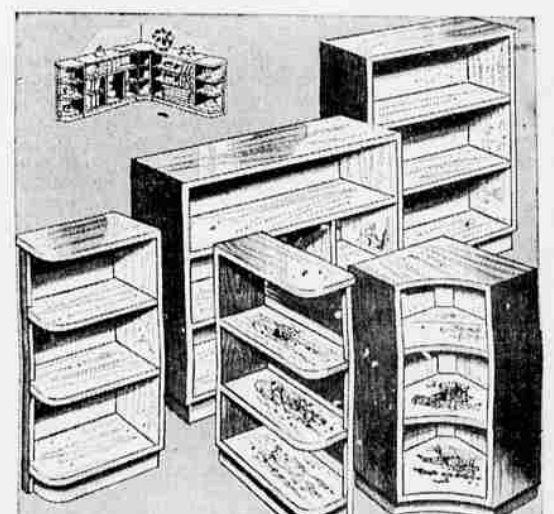

SECTIONAL BOOKCASES each section **5.10 to 12.45**
Combine these matched pieces any way you please for effective decoration and efficient storage! Made of clear-grained Ponderosa Pine, sanded and ready to finish in your own color scheme . . . clean-lined Modern styling with recessed bases. You'll want the entire set at these low Ward prices!
Only 20% Down! Monthly Payment Plan!