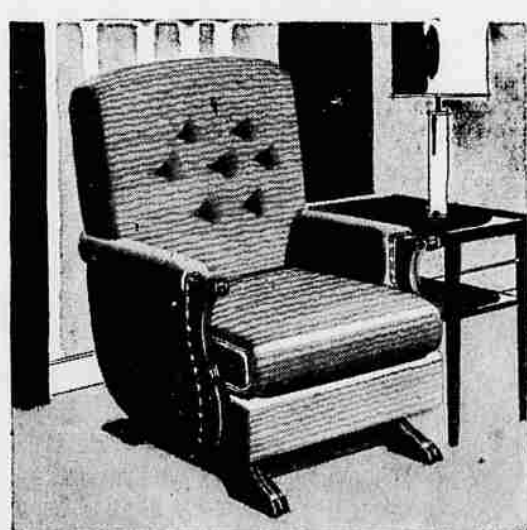

CONVERTIBLE FOLDAWAY WITH UTILITY MATTRESS 25.48
Have this Foldaway handy for emergency or everyday use! Makes an easily tucked-away extra bed . . . folds compactly when not in use. "Adjusto-Back" feature converts it into a handsome chaise longue! 39-inch cotton mattress is covered with long-lasting tick. Finest quality at an amazing Ward saving!
Only 20% Down! Monthly Payment Plan!

DESIGNED FOR COMFORT! PLATFORM ROCKER, ONLY 42.95
Here's real comfort for your money! A comfort-built chair with lots of room to relax in! Cotton and sisal filling, smooth, restful rocking action. Long lasting attractive upholstery that will "go with" your other furniture. Sturdy hardwood construction for years of service. It's a bargain that thrifty shoppers will want!
Only 20% Down! Monthly Payment Plan!