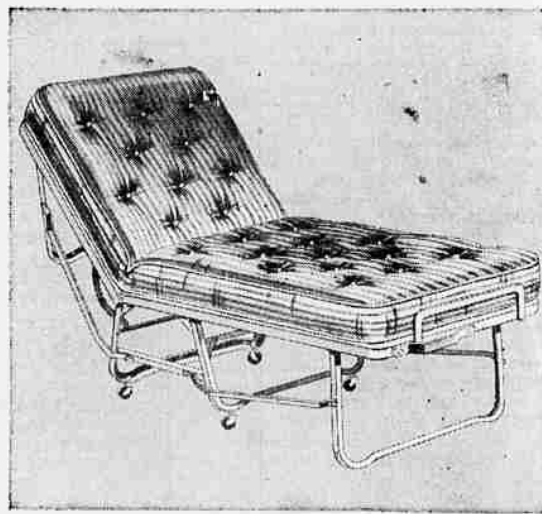

SALE! HEAVY RUBBER STAIR TREADS 25c
With non-skid surface . . . make stairs safer! Long-wearing synthetic rubber, 9"x18".

WARDS PRESENT
Art Baker
AND
HIS NOTEBOOK
ON
KSLM
9:45 A. M.
Monday to Friday

When All America Shops and Saves!

Ward Week

Going Full Blast!

Shop Now and Save!

Hurry to Ward's! Big New Savings!

PLASTIC AND CHROME DINETTE
Special for Ward Week!
Only 20% Down! **64.88**
Reg. 69.95
5 pieces . . . useful and Low Priced! Table legs and chair frames are chrome-plated seamless steel. Laminated plastic top is heat and stain-resistant. Chairs covered with artificial leather.

CONVENIENT PORCH GATE
5-ft. size **1.89**
6-ft. Size1.98
Protect baby with one of these sturdily made porch gates! Select Pine smoothly sanded and varnished. Easy to attach!

VAT-DYED CRETONNES FOR SLIP COVERS, DRAPERIES **vd. 98c**
The tropical leaf prints, the decorator stripes are printed in clear, fade-resistant colors . . . matched for ensembling! Heavy enough to hang in soft deep folds. The extra wide, 38" width cuts economically! Shop Wards for fine quality fabrics . . . make your home cheerful-looking at low cost!

CONVERTIBLE FOLDAWAY WITH UTILITY MATTRESS 25.48
Have this Foldaway handy for emergency or everyday use! Makes an easily tucked-away extra bed . . . folds compactly when not in use. "Adjusto-Back" feature converts it into a handsome chaise longue! 39-inch cotton mattress is covered with long-lasting tick. Finest quality at an amazing Ward saving!
Only 20% Down! Monthly Payment Plan!