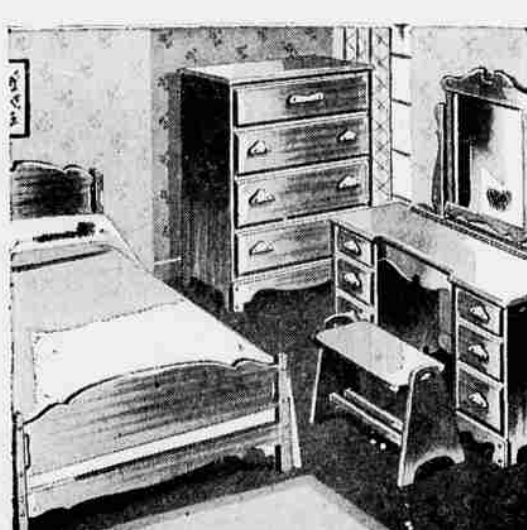

COLONIAL STYLING IN MELLOW MAPLE BEDROOM 112.00
Treat your home to the friendly warmth of Colonial styling in this good looking Bed, Chest and Vanity! All hardwood construction for long years of service . . . finished in smooth-as-butter Maple. Expertly crafted to Wards rigid standards with dove-tailing, dust-proofing and a true-reflecting Plate Glass Mirror!
Only 20% Down! Monthly Payment Plan!