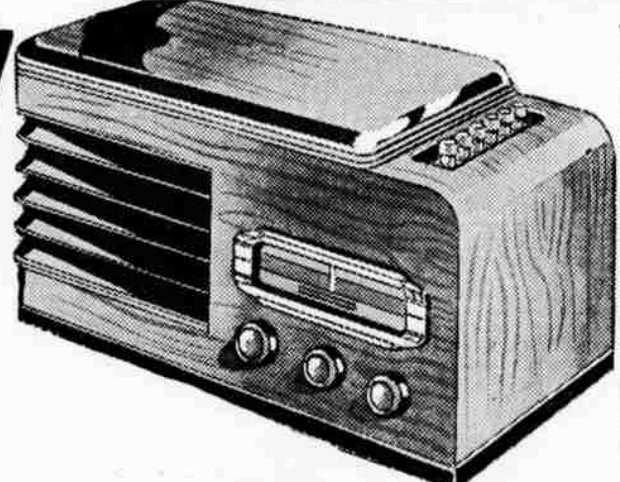

\$55
a Sensation at

What a Christmas Gift!
Only \$5 DOWN

Let the house be filled with music . . . from this glorious Silvertone. It's the radio value of the Christmas season! World wide reception at the swing of the dial. And eight push buttons . . . 6 with named local stations and two for tone control.

More FOR YOUR MONEY

4-Tube Streamliner Sensational Value

- 50 to 75 Mile Day Reception
- Lighted Dial; Metal Tubes
- Tuned Radio Frequency Unit

7.95

Ultra-Modern Black Plastic

Rocket Model 16.95

All Enclosed . . . Not a Tube or Wire Visible
 Revolutionary in design and conception! Completely enclosed so that the back and front are practically identical . . . can be used any place in the room. Instant push button tuning for your six favorite stations and 5 famous Silvertone tubes.

5-Tube Table Model

- Push Button Tuning on Cabinet Top!
- Easily Worth 29.95! You Save \$10!
- New Designed Blonde Walnut Veneer!
- Foreign Reception . . . Tone Control!

19.95
WORTH \$10 MORE
\$3 DOWN
\$3 MONTH (Plus Carrying Charge)