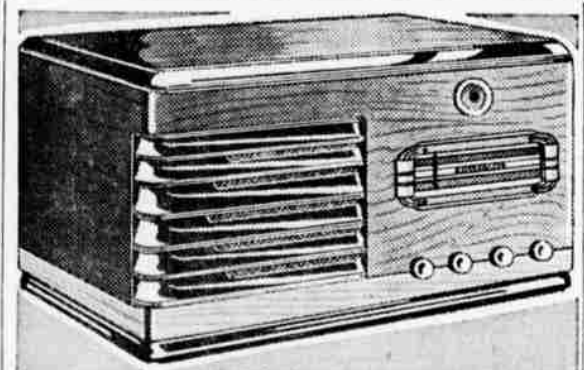

A Table Model FOR CHRISTMAS 29.95

Seven Clear-as-a-Bell Silvertone Tubes Designed Especially with Three Bands Foreign and Short Wave Reception
Indulge their fascination for foreign climes . . . let them enjoy police calls and short wave through remarkably clear reception! This new table model with its 7 powerful tubes performs these feats like none other of its size. Cabinet in matched walnut veneer.

Mattress Or Box Spring

19.95

MATTRESS — 256 Inner Coil Springs, super-edge construction, Damask Covers.
BOX SPRING—Cone Type Coils for greater resiliency. Hardwood Frame.

Don't Overlook This Smashing Buy!

For Years of Trouble-Free Service
All White KENMORE

Actual Retail Value, $65
44.95

$4 Down
33 Month (plus carrying charge)
Safety Sealed Silent Mechanism
Bar-type Safety Wringer Release
Long Life Motor, sealed in oil

The only washer with all these new convenience features selling for less than $65. All white baked-on synthetic enamel finish . . . a sparkling value at this price.