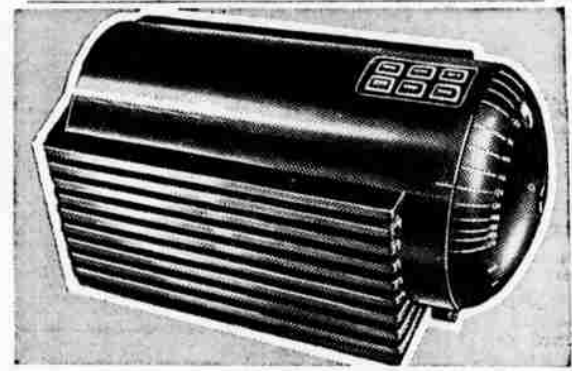

\$55
a Sensation at

What a Christmas Gift!
Only \$5 DOWN

Let the house be filled with music . . . from this glorious Silvertone. It's the radio value of the Christmas season! World wide reception at the swing of the dial. And eight push buttons . . . 6 with named local stations and two for tone control.

More FOR YOUR MONEY

4-Tube Streamliner Sensational Value

- 50 to 75 Mile Day Reception
- Lighted Dial; Metal Tubes
- Tuned Radio Frequency Unit

7.95

Ultra-Modern Black Plastic

Rocket Model 16.95

All Enclosed . . . Not a Tube or Wire Visible
 Revolutionary in design and conception! Completely enclosed so that the back and front are practically identical . . . can be used any place in the room. Instant push button tuning for your six favorite stations and 5 famous Silvertone tubes.