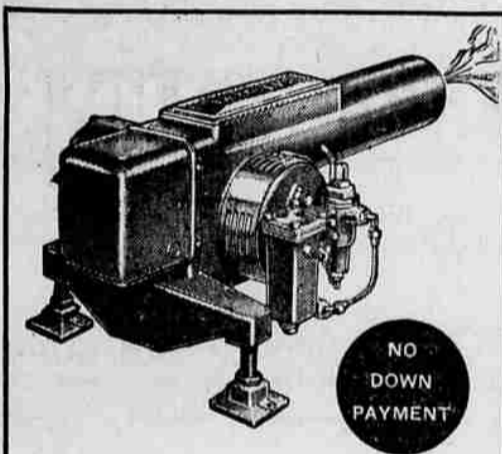

"Hercules" Automatic Oil Burner

Installed with Five Barrel Tank! **249.50** Nothing Down

About $7.37 Monthly on F. H. A. Terms

What a treat on these chilly mornings... just move the control and in a few minutes your home will be filled with clean, healthful heat! It makes no difference what type of heating system you have; Hercules will operate it.

NO DOWN PAYMENT

Sears WILL NOT Be Undersold on Tires! You Name a Reasonable Trade-In ALLOWANCE and We'll Take It!

Sears Guarantee is the Strongest Ever Written!

YES, WE MEAN EXACTLY WHAT WE SAY!

Drive your car to Sears store; let us look at the tires on your car. Then tell us what your old tires are worth, and if your proposition is at all reasonable, we will accept your offer and equip your car with BRAND NEW ALLSTATE TIRES. It makes no difference what grade or what size... regular or super... passenger, truck or bus. This offer for Sears Super-Value Days only!