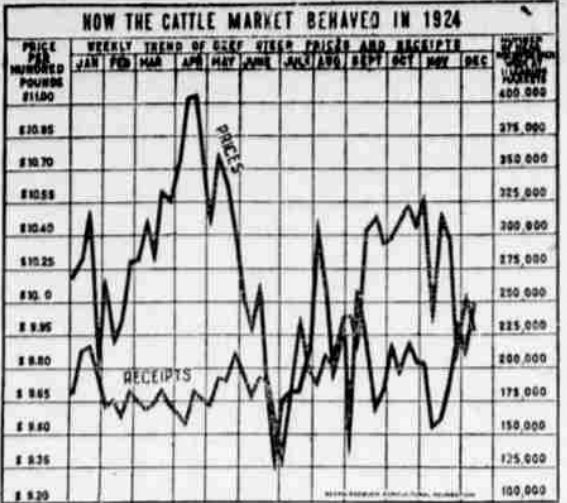

STEADY; PRICE FOR FAT STRONG

Portland, Jan. 7.—No change in the local butter market...

Cattle and corn are saw factors in the market of 1924...

BLIGH ESTATE VALUATION IS SET AT \$213,938

Just how wide the extent of the holdings of T. G. Bligh in Salem...

STATE EMPLOYEE TIRES OF DOING NAUGHT FOR PAY

Persons attending a meeting of the state board of control yesterday witnessed the unique spectacle...

BRUCOL CROP HELD FAILURE SEEK SUBSTITUTE

Roseburg, Jan. 7.—At a meeting of the raw products committee of the Roseburg chamber of commerce...

BARGAINS. Ford Tourings with starter \$135 to \$190. 1924 Cleveland Roadster \$825. 1924 Star Touring \$475.

USED CARS. Begin the New Year with a car that is certain to bring you a great deal of pleasure without financial strain.