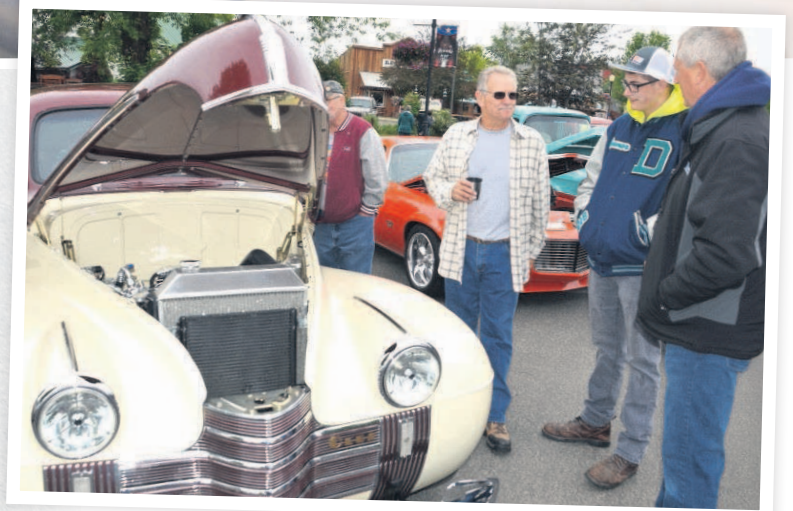

Umbrellas were the order of the day for the 2018 version of the Oregon Mountain Cruise Car Show in Joseph June 9.

PHOTOS BY PAUL WAHL, CHIEFTAIN EDITOR

One-year-old Isaiah Beier of Joseph came to the 2018 Oregon Mountain Cruise Car Show in style, riding in his own version of a classic while dad maintains control remotely.

ABOVE Gary Johnson of Yakima, Wash., answers questions regarding his 1940 Olds Series 70, powered by a straight-6 motor.

BELOW Jim Pelzer tapes his entry tag in place during Saturday's car show in Joseph. He and his wife, from Dallas, Ore., own this 1956 Ford Fairlane Victoria 2-door hard top aptly named "Miss Vickie." Jim purchased the vehicle originally for \$250.

BOTTOM Joe Tippett of Boise raises the roof on his 1970 Buick Electra 225 rag top just ahead of a downpour at the Oregon Mountain Cruise in Joseph June 9.

2018 OREGON MOUNTAIN CRUISE RESULTS

- HOT ROD**
3rd: Wayne and Amanda Martin, St. Helens, Ore.; 2nd: Jackson and Jennifer McDonald, Vancouver, Wash.; 1st Lonnie and Dana Tuley, Medford, Ore.
- MODIFIED/CUSTOM CAR**
3rd: Frederick and Kim Davison, Kamiah, Idaho; 2nd, Jeff and Lori Larue, Vancouver, Wash.
- MODIFIED/CUSTOM CAR**
1st: Jeff and Kathy Rice, Fruitland, Idaho.
- MODIFIED/CUSTOM TRUCK**
3rd: Ron & Lois Beard, Eugene, Ore.; 2nd: Fred and Judy Dyson, Rainer, Ore.; 1st: John and Tamara Magnuson, Ontario, Ore.
- CLASSIC RESTORED CAR**
3rd: Cathie Orr, Kamiah, Idaho, 2nd: Tom and Donna May Bewley, Shoreline, Wash.; 1st: Steve & Pam Graves, Florence, Ariz.
- CLASSIC RESTORED TRUCK**
3rd: Bill Hopkins, Enterprise; 2nd: David and Debi Vernam, Enterprise; 1st Bill and Teresa Henke, Wallowa
- UNRESTORED CAR/TRUCK**
3rd: William Henline, Des-