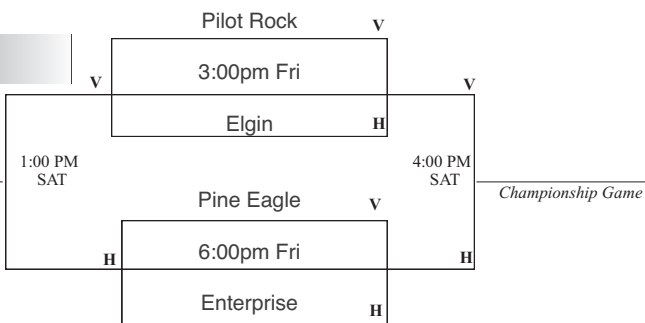

WRESTLING

Continued from Page A12

“We went into this tournament with a young team, and only one of them didn’t place,” he said.

Joseph next hits the road for a tournament in Culver, Ore., on Dec. 11-12.

Enterprise got some bad early season news when Klint Norton, who wrestles at 220 lbs., suffered a chipped a bone in his foot. Enterprise coach Troy Farwell said Norton will miss six to eight weeks.

But the coach of the host team was pleased with the Outlaws’ overall performance and the event in general.

“The meet had a few more kids this year, which is nice to see,” Farwell said. “The tournament went well for us, but having three kids in one weight class means they have to wrestle each other, and a couple of them did. It was good to see what our young kids need to work on and where we need to try to get them.”

The Outlaws’ next meet is the Muilenburg Tournament in La Grande on Dec. 11-12.

Wallowa coach Mel Byers liked what he saw from his three-member team — all freshman.

“We placed pretty well,” Byers said. “I was well pleased considering we only had three wrestlers.

TEAM RESULTS

1. Clearwater Valley, ID, 153 points;
2. Pullman, WA, 124;
3. Orofino, ID, 112.5;
4. Hermiston, 109;
5. Joseph, 94;
6. Elgin 93;
7. Union/Cove, 92;
8. Pine Eagle, 70;
9. Potlatch, ID, 59;
10. Wallowa, 53;
11. Imbler, 49;
12. Enterprise, 45.5;
13. Adrian, 31

INDIVIDUAL RESULTS

LOCAL WRESTLERS, PLACES 1-4

Enterprise High School
113 lbs.: 2. Shane Lund
120 lbs.: 1. Cole Farwell, 3. Clayne Miller and 4. Evan Johnson
Joseph Charter School
106 lbs.: 1. Steven Beckman
126 lbs.: 4. Jesse Woodhead
170 lbs.: 3. Raymond Seal
182 lbs.: 3. Rylie Warnock
192 lbs.: 3. Ben Lopez and 4. Cole Kiesecker.
Wallowa High School
138 lbs.: 3. Austin Brockamp
145 lbs.: 3. Gus Ramsden
182 lbs.: 4. Joe Robb