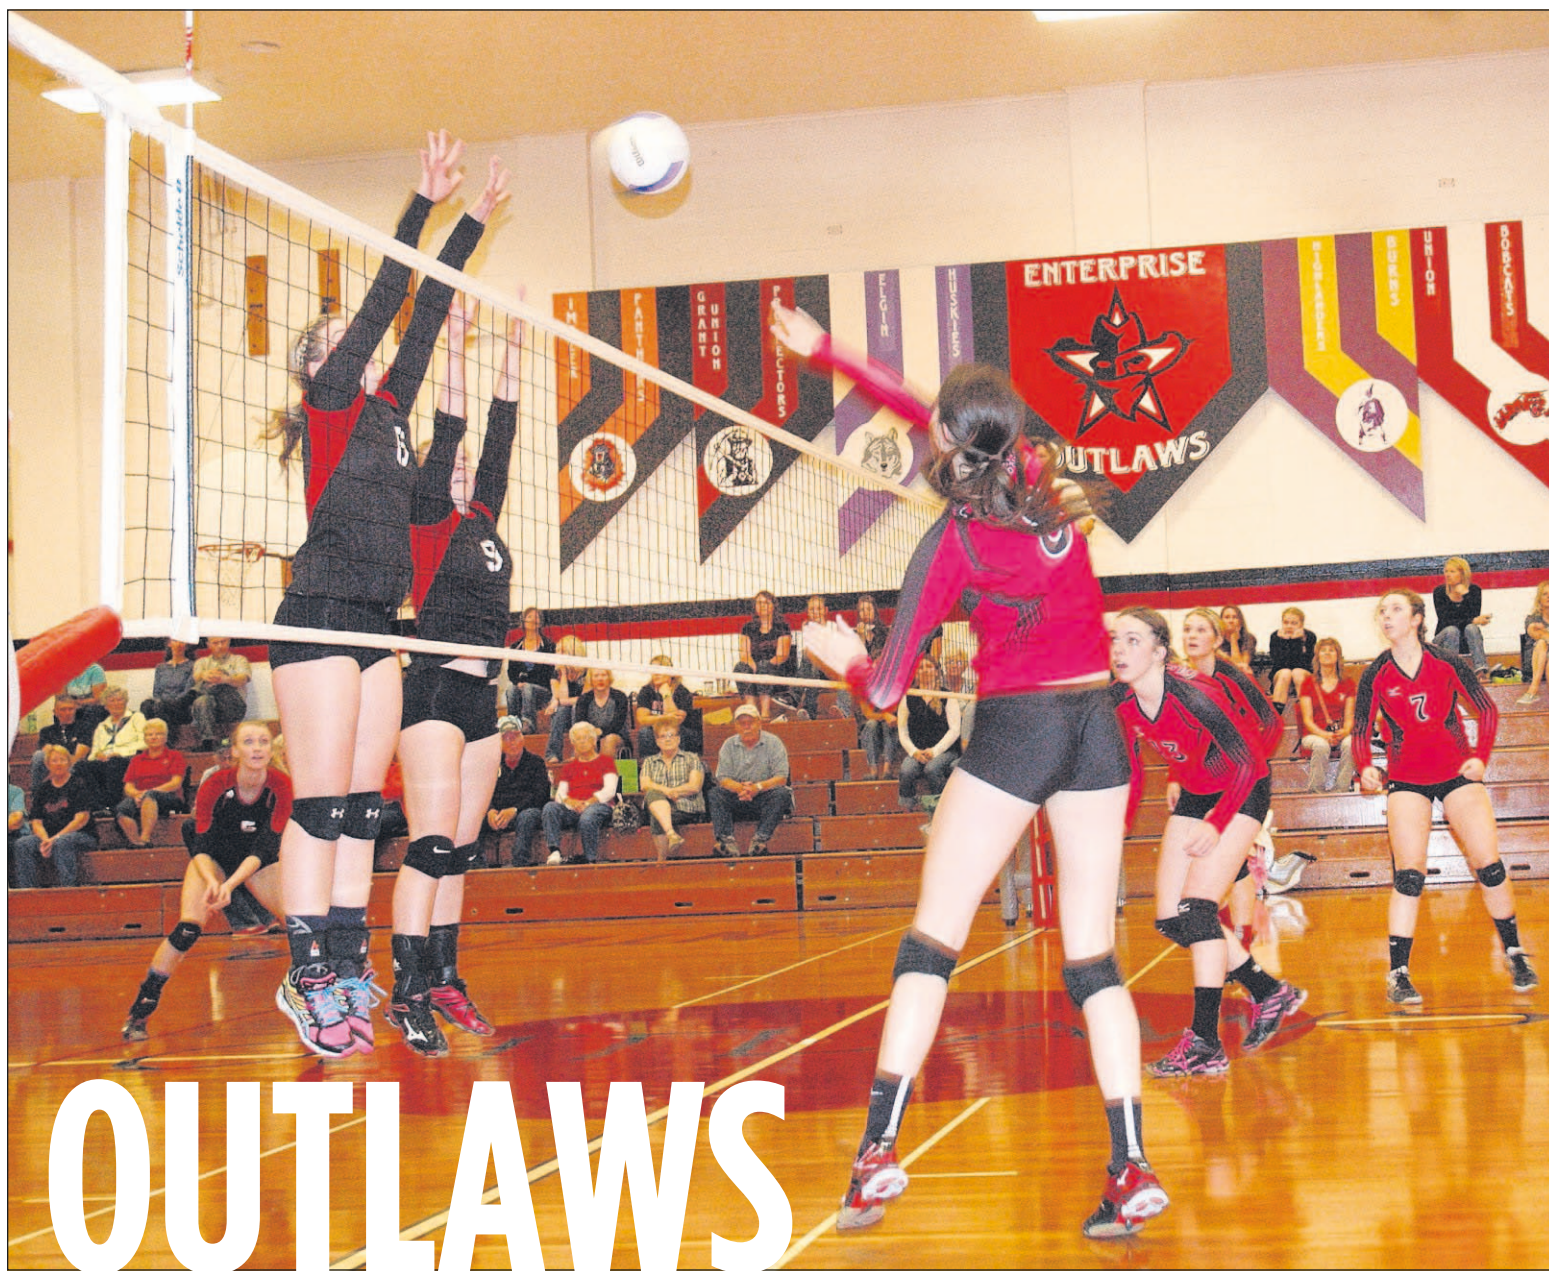

Wallowa Cougars Volleyball Coach Janae Hulse keeps the balance between encouragement and correction during the Oct. 9 game against the Nixyaawii Eagles.

OUTLAWS

come out guns-ablazing against big two

By Kathleen Ellyn
Wallowa County Chieftain

Enterprise went up against the top two volleyball teams in the 2-A division Saturday and although they lost, the narrowness of the margins was a revelation.

The Outlaws won in a close battle with the Oregon Schools Activities Association (OSAA) number 35-ranked Cove Thursday (25-22, 25-20, 23-25, 21-25, 15-7).

Coming off the win, the Lady Outlaws came into the game with Grant Union Saturday with confidence on their home court.

The Outlaws took the first game, 25-20, flooring the OSAA number two-ranked Prospectors.

The next three games in the match went to Grant Union (25-16, 25-15, 25-11) but those scores don't

See OUTLAWS, Page A18

ABOVE: Lady Outlaw Tiffany George (#8) launches against the Grant Union Prospectors in the hard-fought Oct. 10 game at home. RIGHT: The Lady Outlaws reject at the net against Grant Union, Oct. 10.

Photos by Kathleen Ellyn/Chieftain