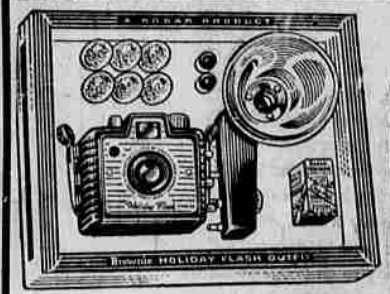

Brownie Holiday FLASH CAMERA OUTFIT
Perfect Gift for The Youngsters
$9⁷⁵

TOYS

The finest selection ever available in Brandis is now on display at your friendly Brandis stores. Stop in today! New toys are being unpacked every day. The right toy for the right child can be found here!

LAST MINUTE SHOPPER

Don't buy anything out of desperation. Shop your friendly Brandis stores for a complete selection of merchandise. Many new items arriving daily. For...

SWISS ARMY KNIFE

It's a combination can opener, scissors, Phillips screw driver, regular screw driver, bottle opener, punch, large blade and small blade.

SHE'LL LOVE AN ELECTRICAL APPLIANCE

- FRY PANS
- PERCOLATORS
- COMBINATION WAFFLE IRON AND GRILLS
- MIXERS
- SHAVERS
- TOASTERS
- DRY IRONS
- STEAM IRONS

THE FRIENDLY BRANDIS STORES
THRIFT-WISE DRUGS | **ECONOMY DRUGS**
1020 WALL PHONE 371 | 801 WALL PHONE 323
S & H GREEN STAMPS