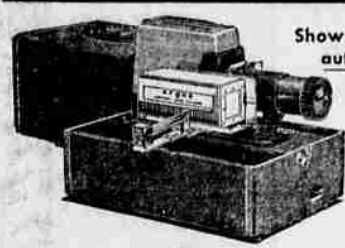

**SEKONICA LEADER EXPOSURE METER**  
**\$6<sup>95</sup>**

**NEW! BELL AND HOWELL COMPANION**

8 mm MOVIE CAMERA  
• Four camera speeds  
• Interchangeable lens  
• Built-in Exposure Guide  
**\$89<sup>95</sup>** with f2.5 lens

**free**  
DELUXE SERIES 8 CARRYING CASE...  
...with **Bell & Howell MATCHED SET**  
8mm MOVIE OUTFIT

Everything you need to make good movies the very first time—camera, sheath case, light bar, floodlamps, Telephoto lens and filter-holder—plus FREE Deluxe Series 8 carrying case!  
With Bell & Howell 8mm Wilshire 220 Camera, **\$89<sup>95</sup>**  
With Monterey 252 Camera, **\$99<sup>95</sup>**

**new argus automatic 300 watt projector**

Just insert a 36-slide magazine into the automatic changer—then an easy push-pull of the handle and each slide is in place for perfect viewing. Changer returns it to the magazine. Slides are projected in brilliant color—sharp and clear. Powerful, silent blower keeps slides cool. Wide-angle four-inch lens gives big pictures. Bring your own slides in for a demonstration.  
Complete with carrying case and one magazine **\$66<sup>50</sup>**