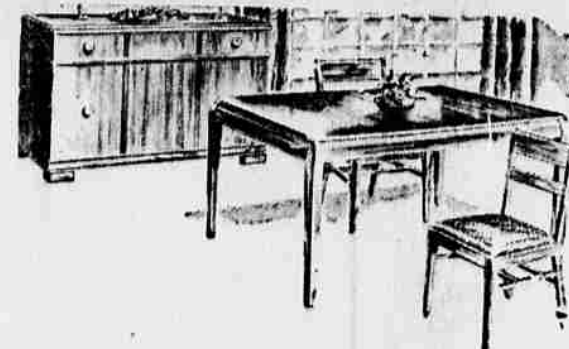

8-Pc. Dining Group 119.95

EARLY AMERICAN SUITE

198.50

Complete Walnut Set

147.75

BEND FURNITURE COMPANY'S FIRST-OF-YEAR REMODELING SALE

Already started, Bend Furniture's Remodeling program is now under way with a full second floor constructed. New departments will be created including a new office, appliance department, rug section, floor covering department and others. Before this can be completed much of this large stock must be disposed of to make room for a new modern, up-to-the-minute furniture store for Central Oregonians. It must be cut ONE-HALF and it's going to be the people of Central Oregon who will profit—not a nickel's worth will be shipped to other cities for disposal. Prices have been slashed to unheard-of LOWS—You just can't afford not to buy!

IT'S A GIANT MODERNIZATION PROGRAM! YOU SAVE PLENTY!

FAMOUS SIMMONS DAVENO

Simmons Daveno

89.50