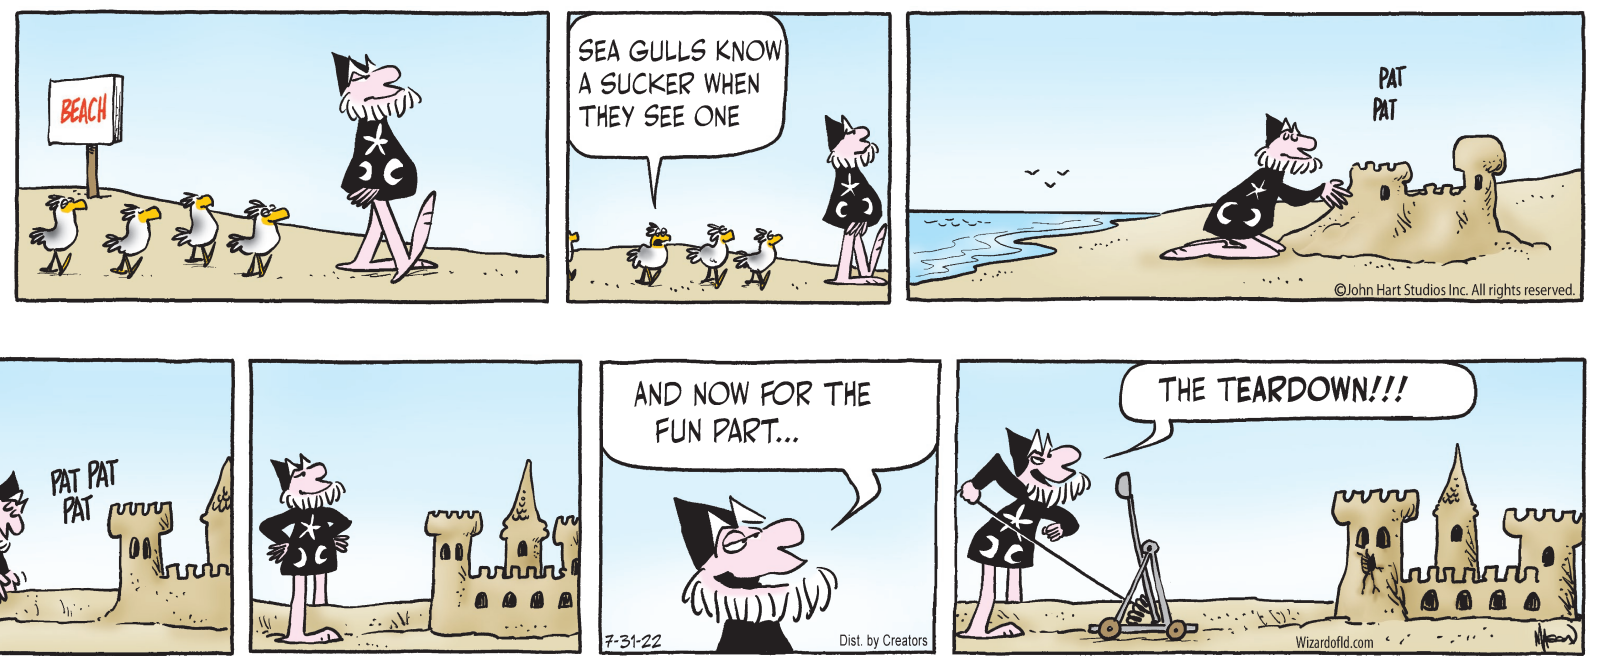

Hank Ketchum's
Dennis the Menace
POP QUIZ

Wizard of ID
by Hart, Mastroianni and Parker

THE LOCKHORNS

BY BUNNY HOEST & JOHN REINER